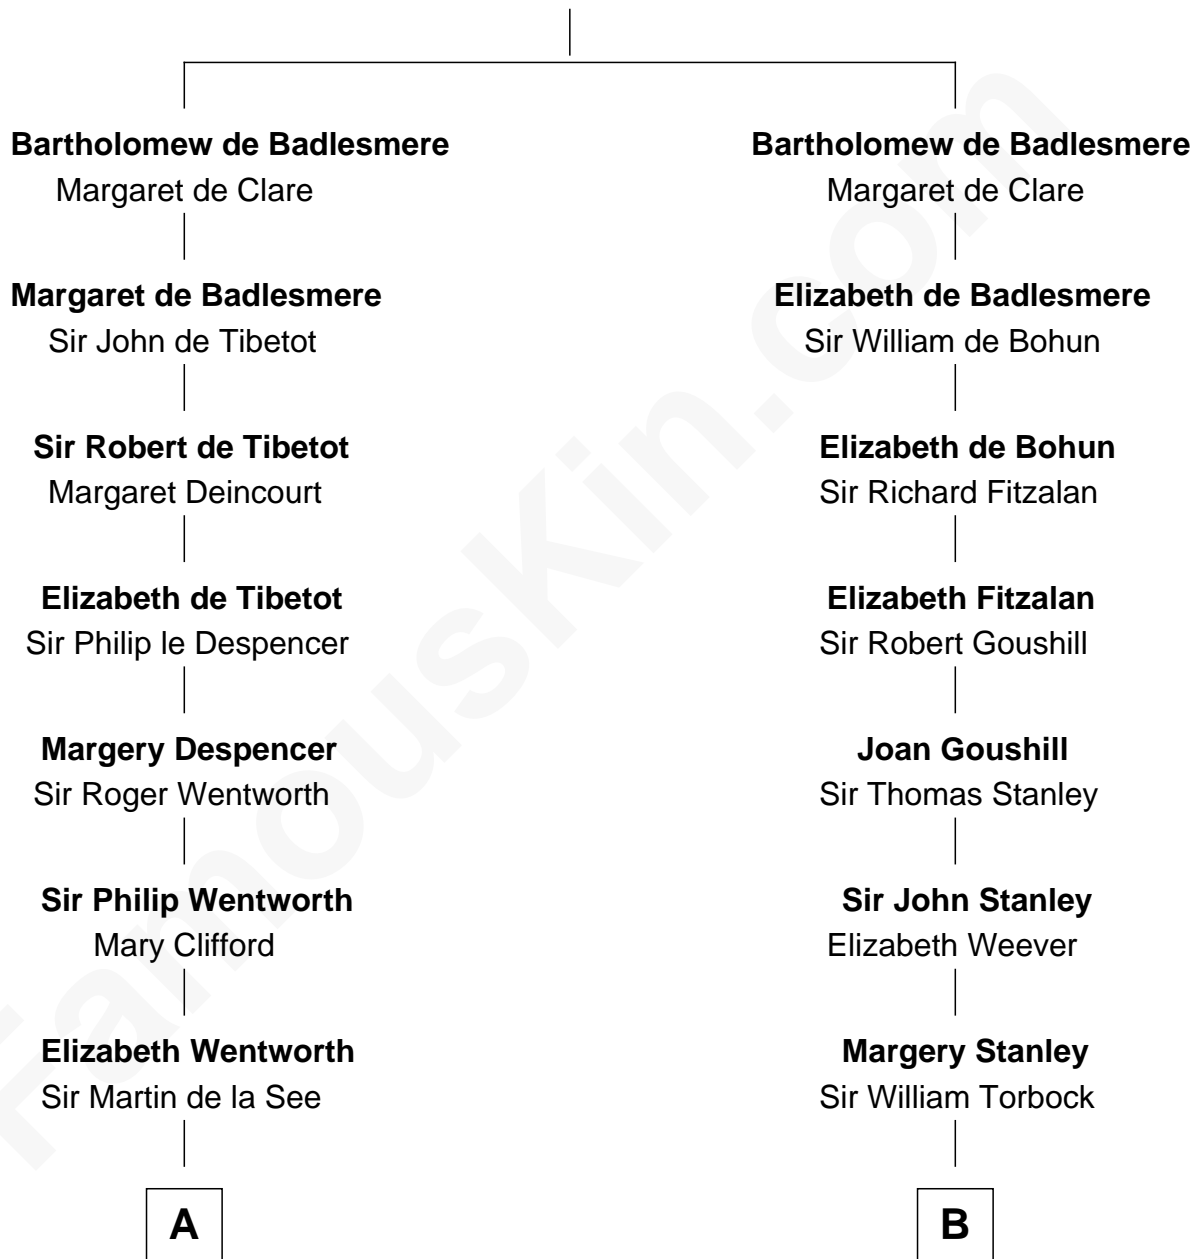

FamousKin.com

Relationship Chart of Harper Lee

Author of To Kill a Mockingbird

16th cousin 5 times removed of

Edward Lloyd V

13th Governor of Maryland

Gunselm de Badlesmere

C

John Farrar Finch

Frances Smith

John Robert Finch

Frances Cunningham

James Cunningham Finch

Ellen Rivers Williams

Frances Cunningham Finch

Amasa Coleman Lee