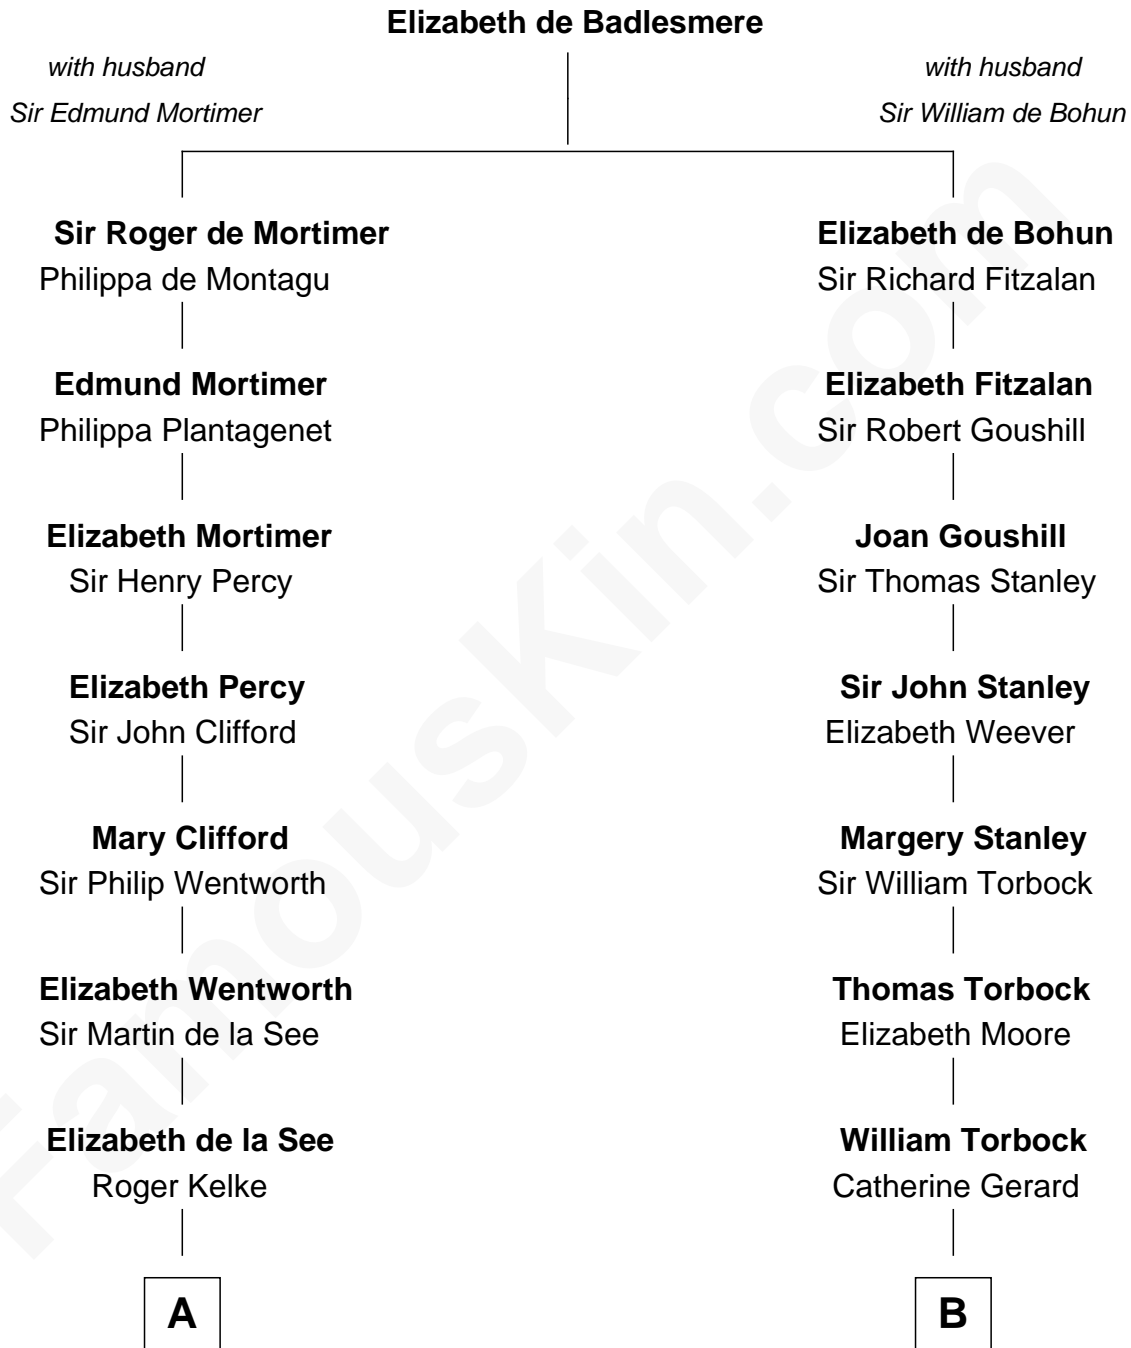

FamousKin.com

Relationship Chart of

Harper Lee

Author of To Kill a Mockingbird

14th cousin 6 times removed of

Edward Lloyd V

13th Governor of Maryland

C