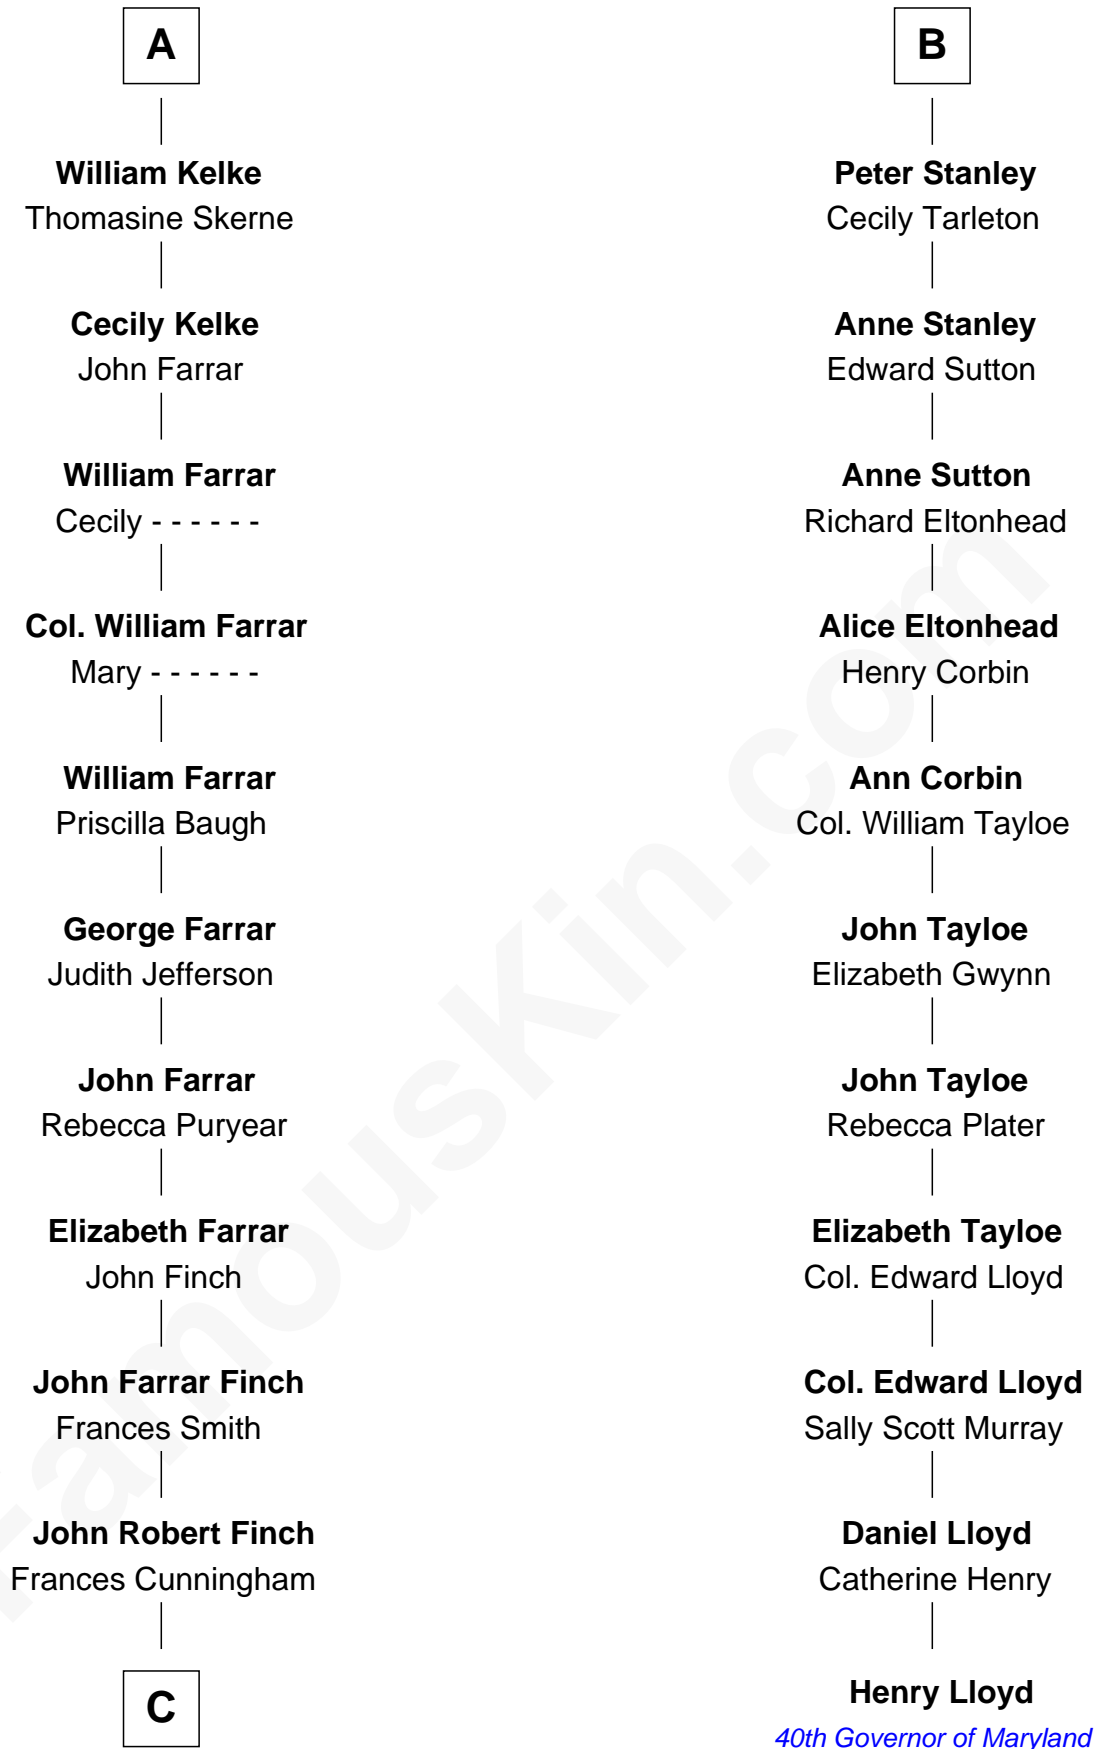

FamousKin.com

Relationship Chart of Harper Lee

Author of To Kill a Mockingbird

17th cousin 2 times removed of

Henry Lloyd

40th Governor of Maryland

Ralph de Stafford

with wife
Margaret de Audley

Maud de Swinnerton
Sir John Savage

Anne Morley
Sir John Hastings

Mary Savage
William Stanley

Elizabeth Hastings
Sir Robert Hildyard

William Stanley
Alice Hoghton

Katherine Hildyard
William Girlington

Sir William Stanley
Agnes Grosvenor

Isabel Girlington
Christopher Kelke

Sir William Stanley
Anne Harington

A

B

C

James Cunningham Finch

Ellen Rivers Williams

Frances Cunningham Finch