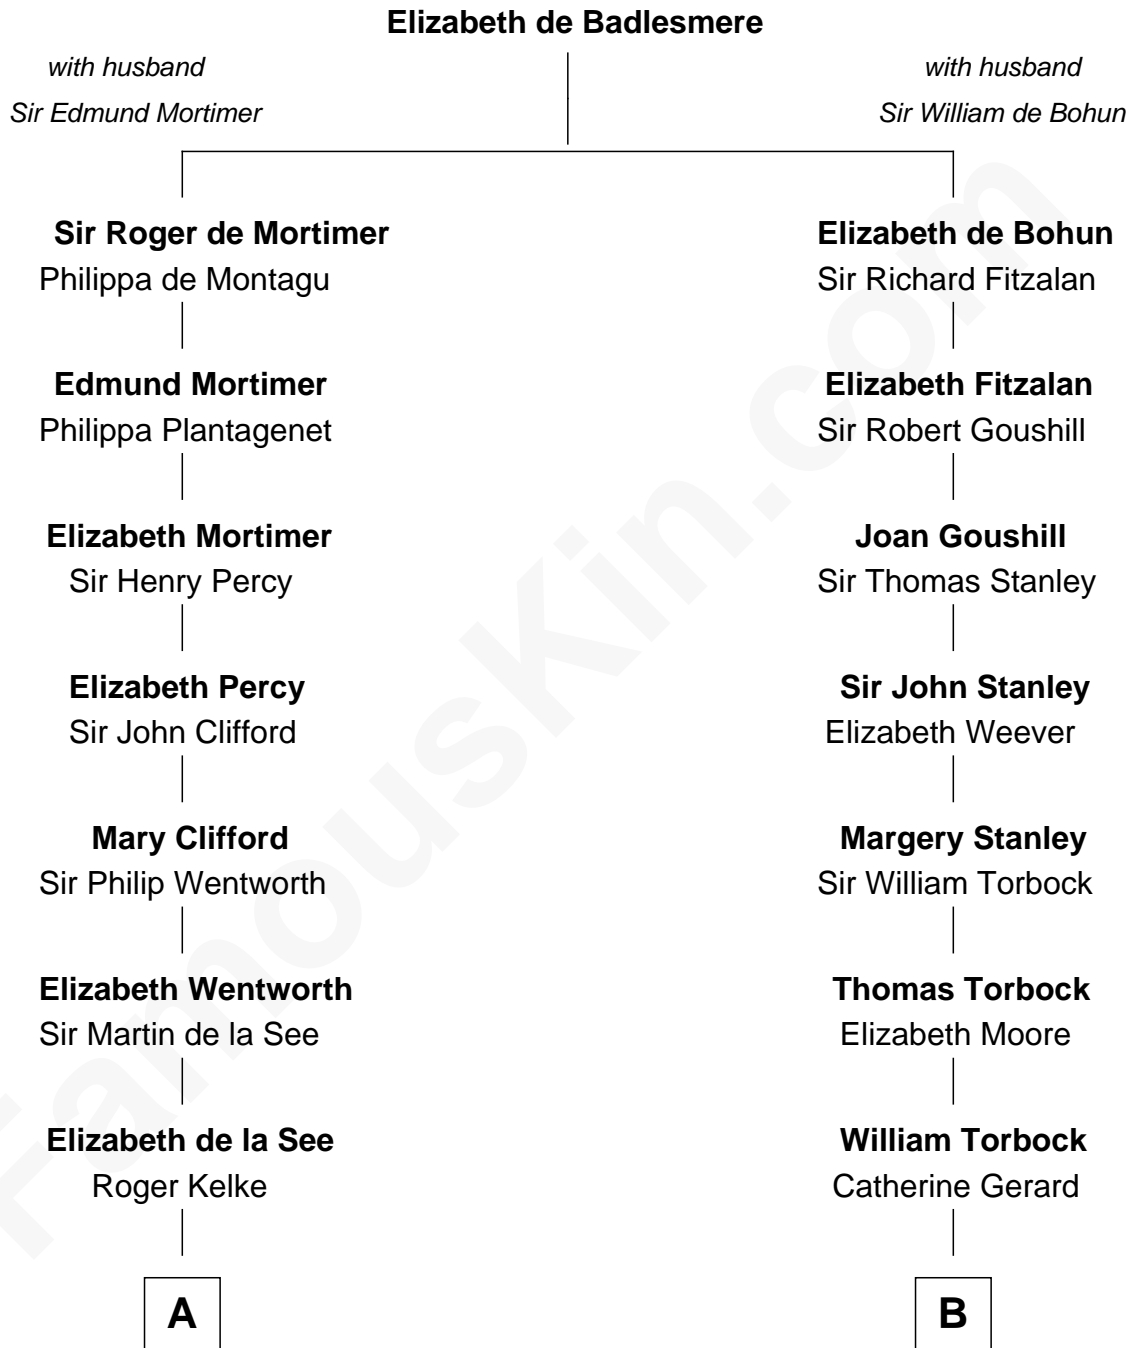

FamousKin.com

Relationship Chart of Harper Lee

Author of To Kill a Mockingbird

16th cousin 4 times removed of

Henry Lloyd

40th Governor of Maryland

C

—
John Robert Finch
Frances Cunningham