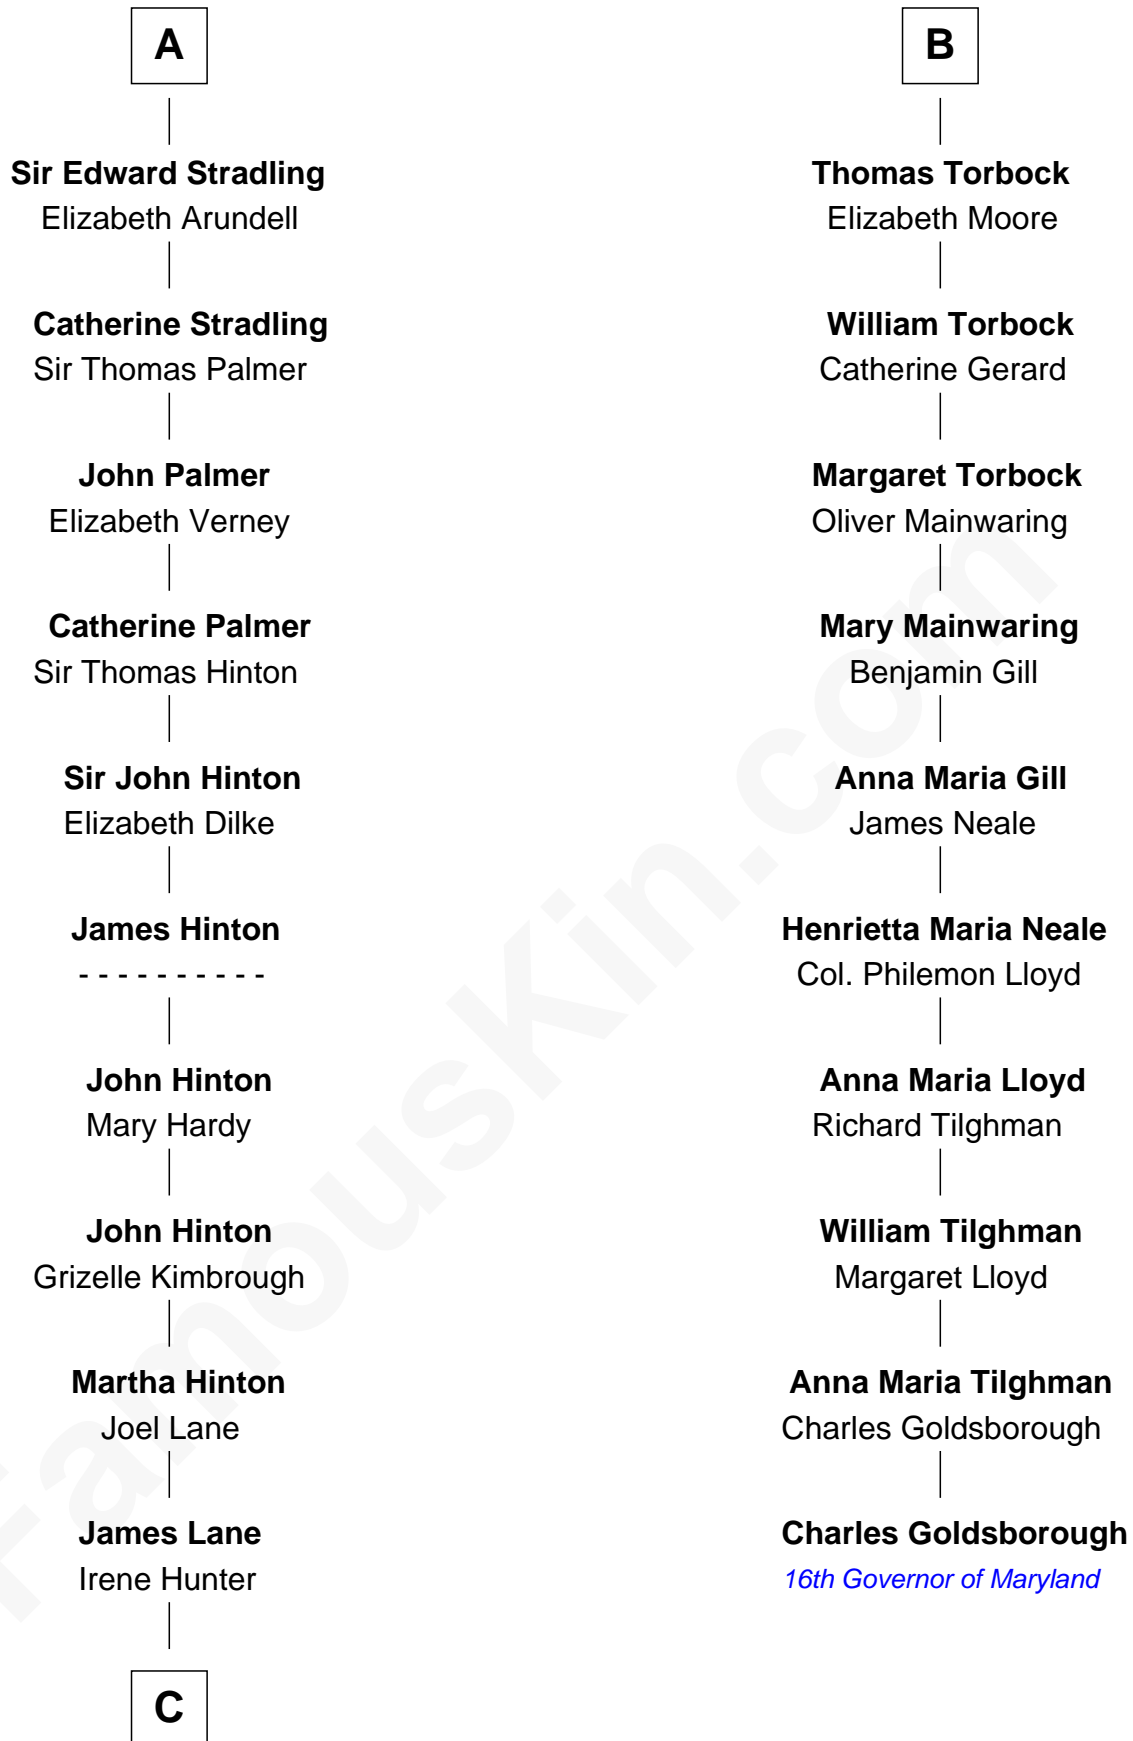

FamousKin.com

Relationship Chart of Harper Lee

Author of To Kill a Mockingbird

16th cousin 5 times removed of

Charles Goldsborough

16th Governor of Maryland

C

—
Elizabeth Jane Lane
Theophilus Hunter Williams