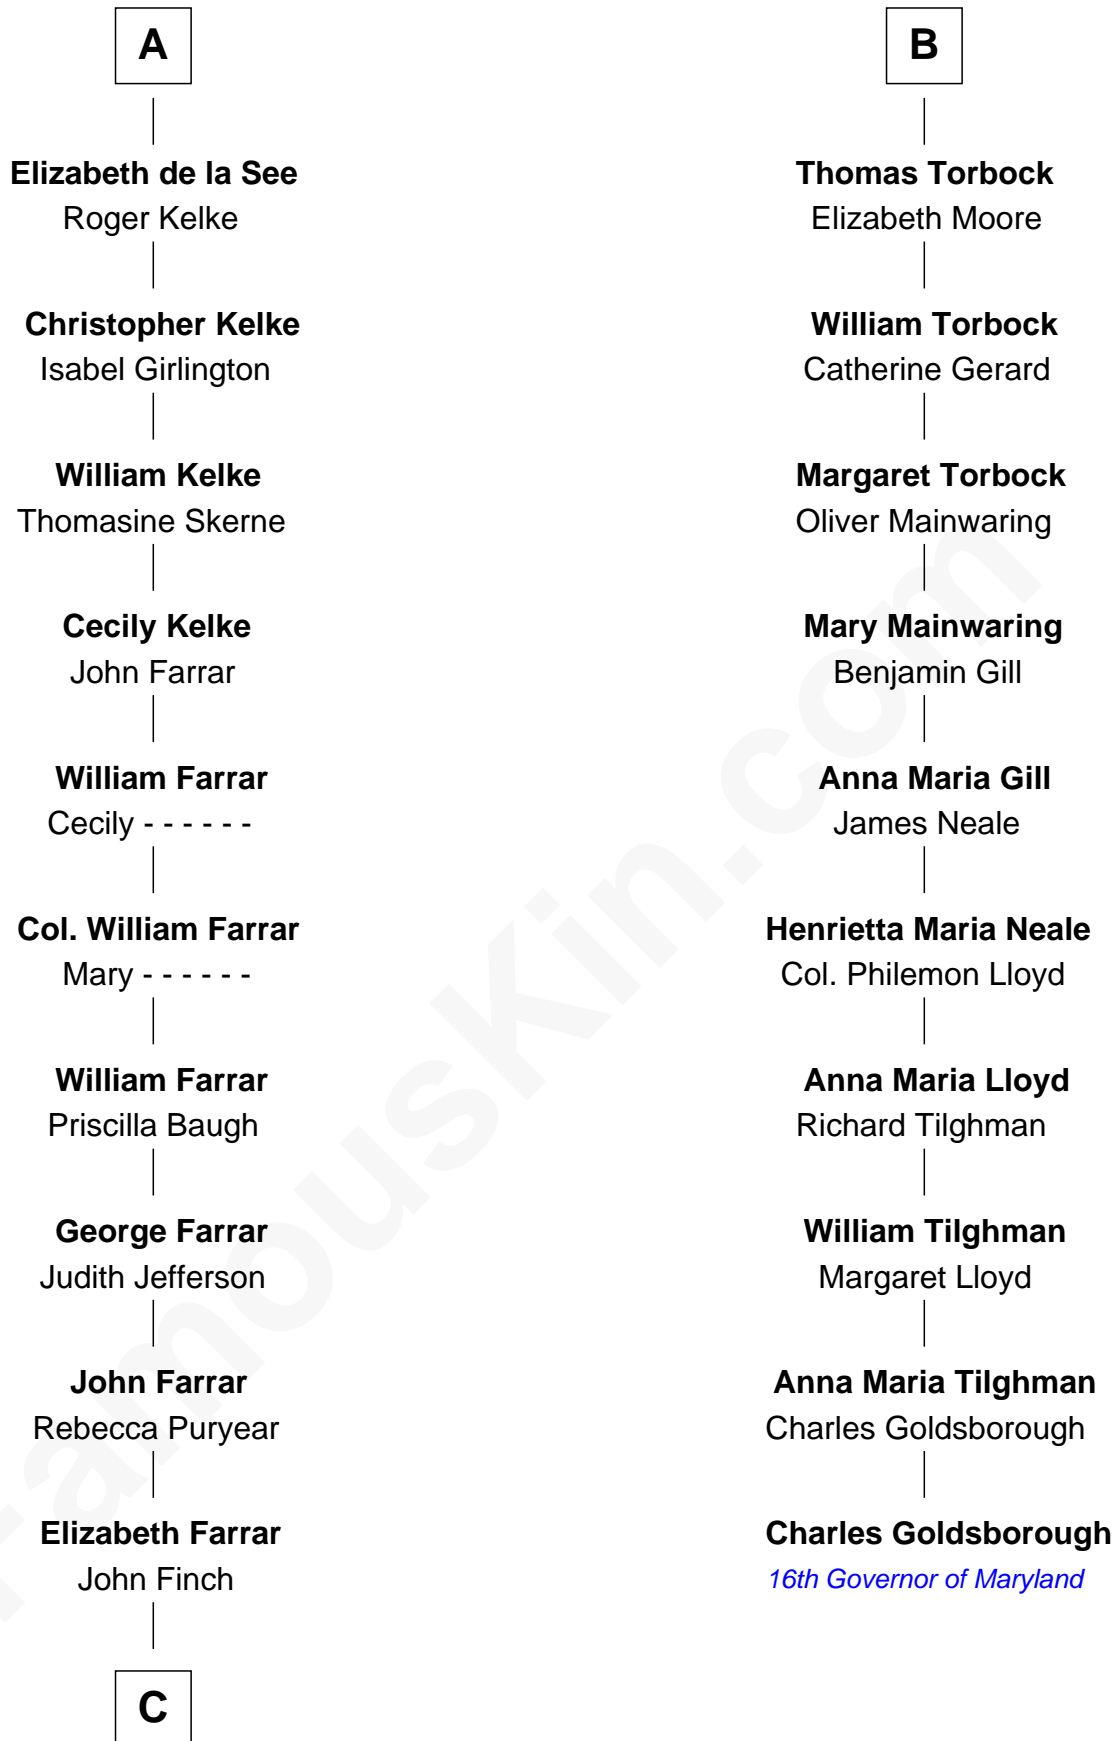

FamousKin.com

Relationship Chart of

Harper Lee

Author of To Kill a Mockingbird

16th cousin 5 times removed of

Charles Goldsborough

16th Governor of Maryland

Gunselm de Badlesmere

Bartholomew de Badlesmere

Margaret de Clare

Margaret de Badlesmere

Sir John de Tibetot

Sir Robert de Tibetot

Margaret Deincourt

Elizabeth de Tibetot

Sir Philip le Despencer

Margery Despencer

Sir Roger Wentworth

Sir Philip Wentworth

Mary Clifford

Elizabeth Wentworth

Sir Martin de la See

A

Bartholomew de Badlesmere

Sir Thomas Stanley

Sir John Stanley

Elizabeth Weever

Margery Stanley

Sir William Torbock

B

C

John Farrar Finch