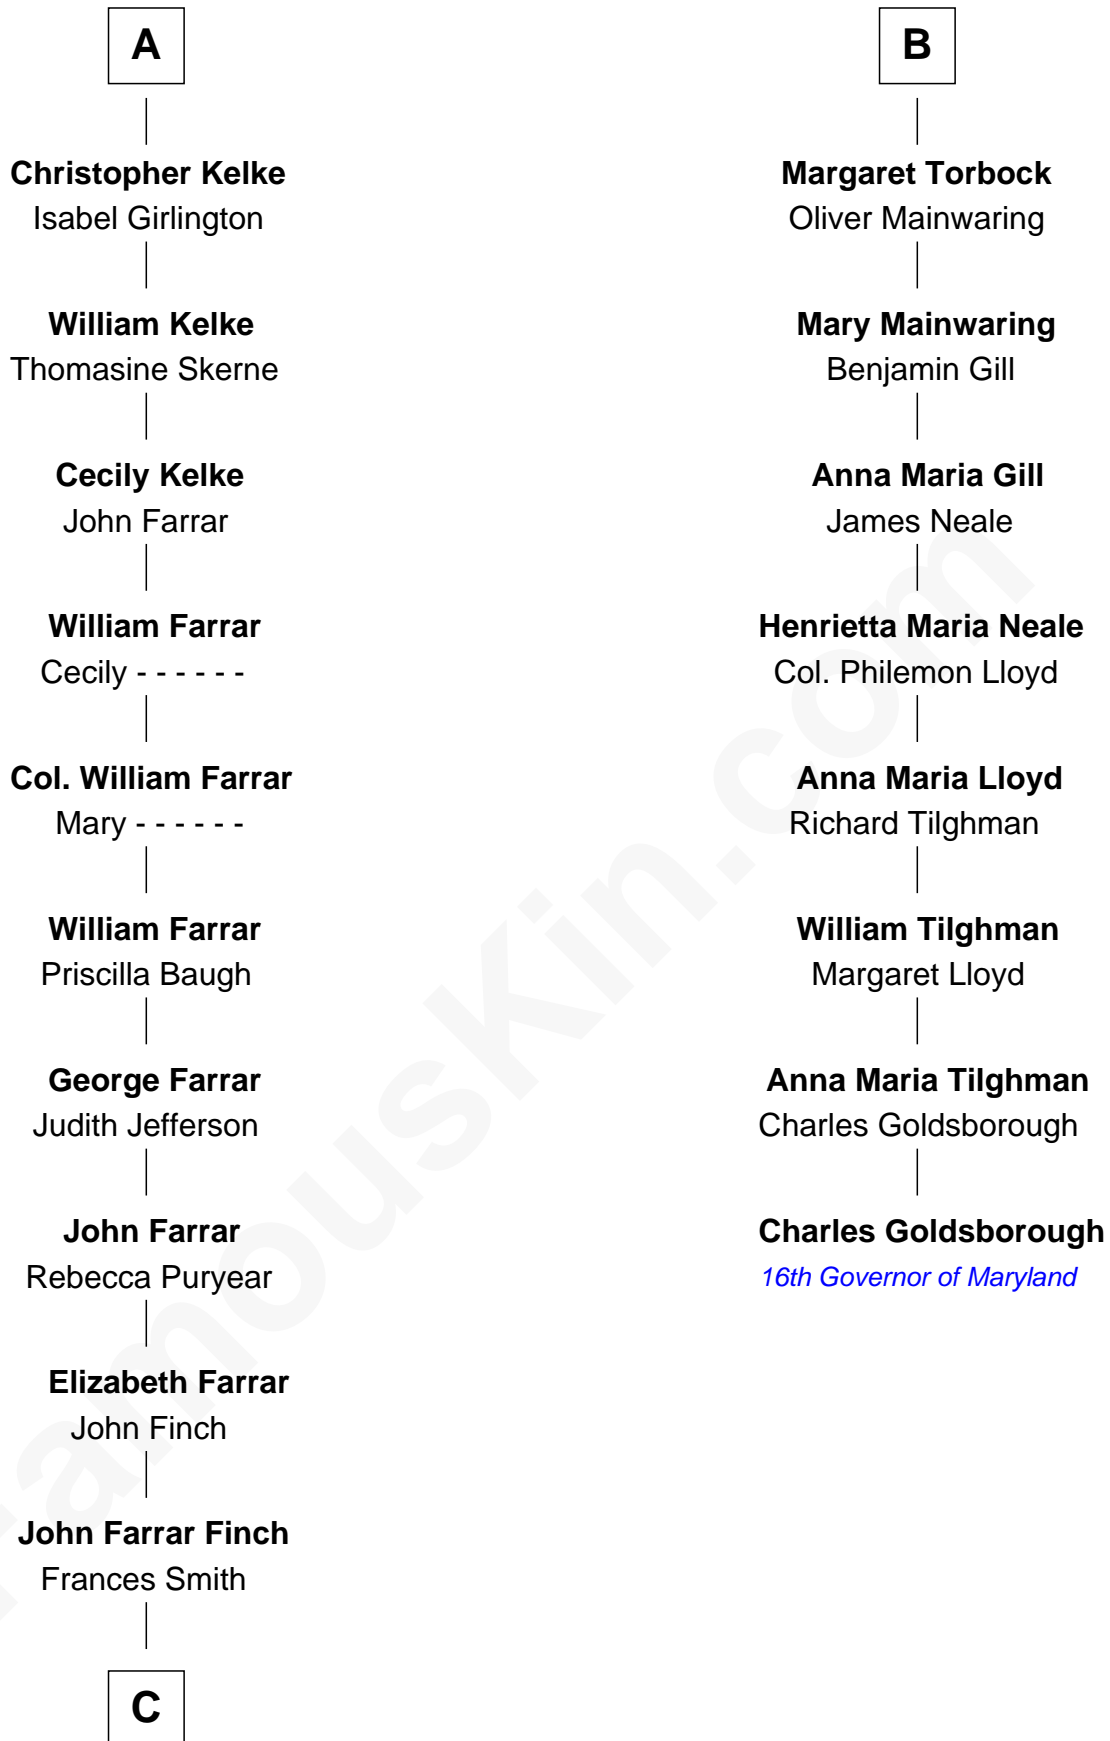

FamousKin.com

Relationship Chart of Harper Lee

Author of To Kill a Mockingbird

14th cousin 6 times removed of

Charles Goldsborough

16th Governor of Maryland

C

—
John Robert Finch
Frances Cunningham

—
James Cunningham Finch
Ellen Rivers Williams

—
Frances Cunningham Finch
Amasa Coleman Lee

—
Harper Lee
Author of To Kill a Mockingbird

FamousKin.com