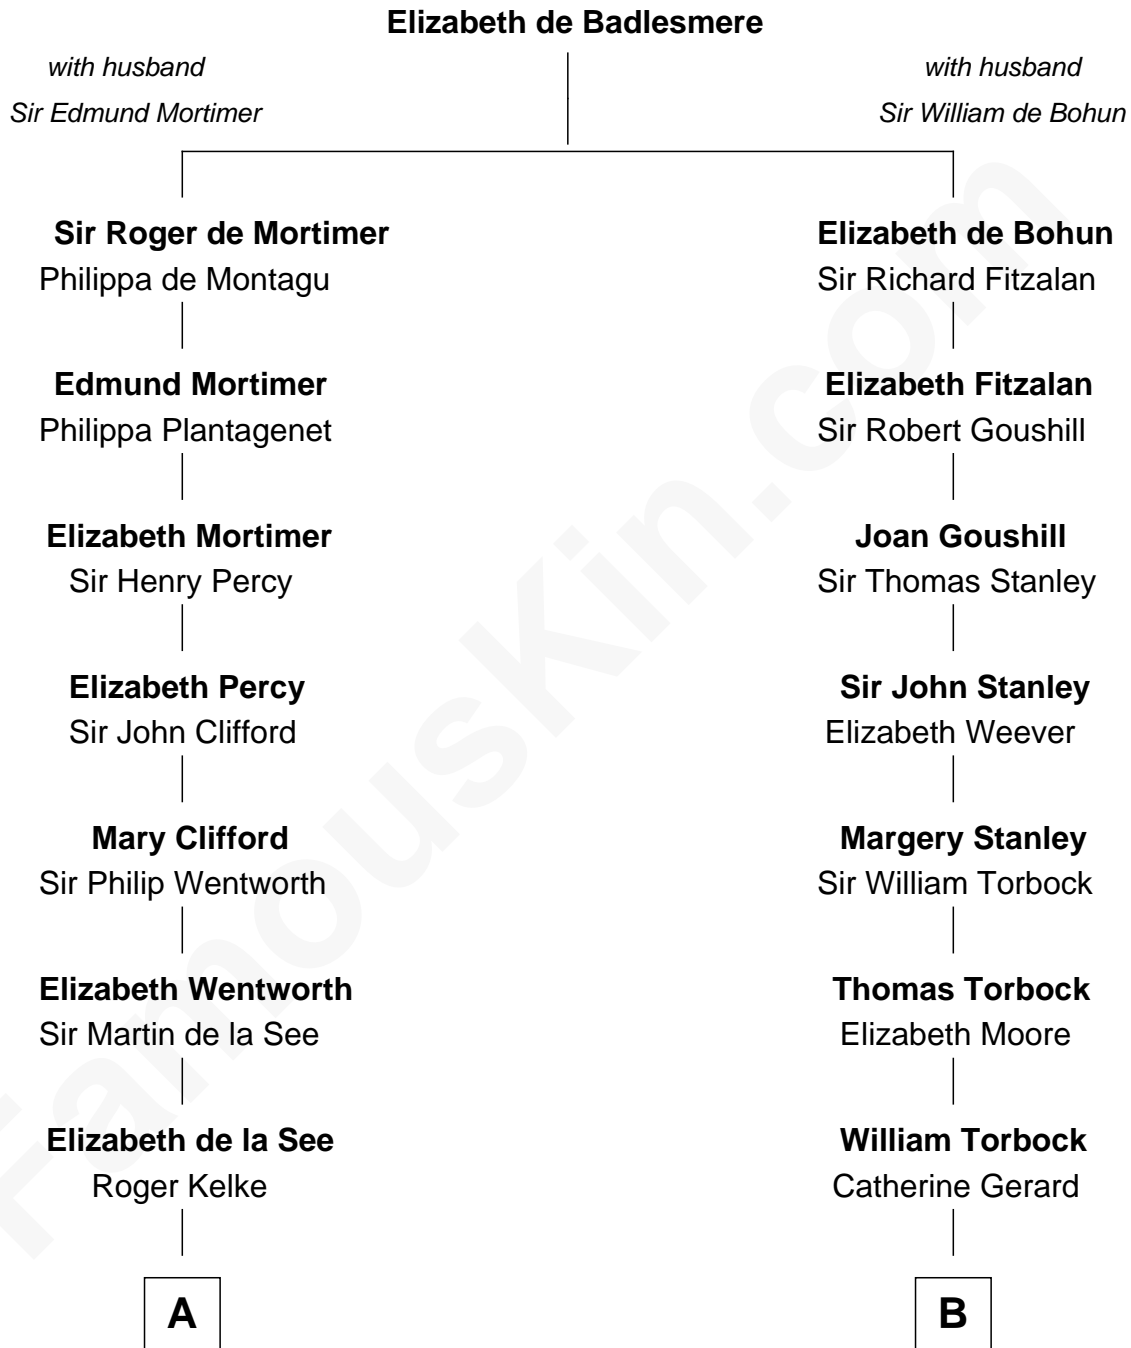

FamousKin.com

Relationship Chart of Harper Lee

Author of To Kill a Mockingbird

14th cousin 6 times removed of

Charles Goldsborough

16th Governor of Maryland

C

—
John Robert Finch
Frances Cunningham