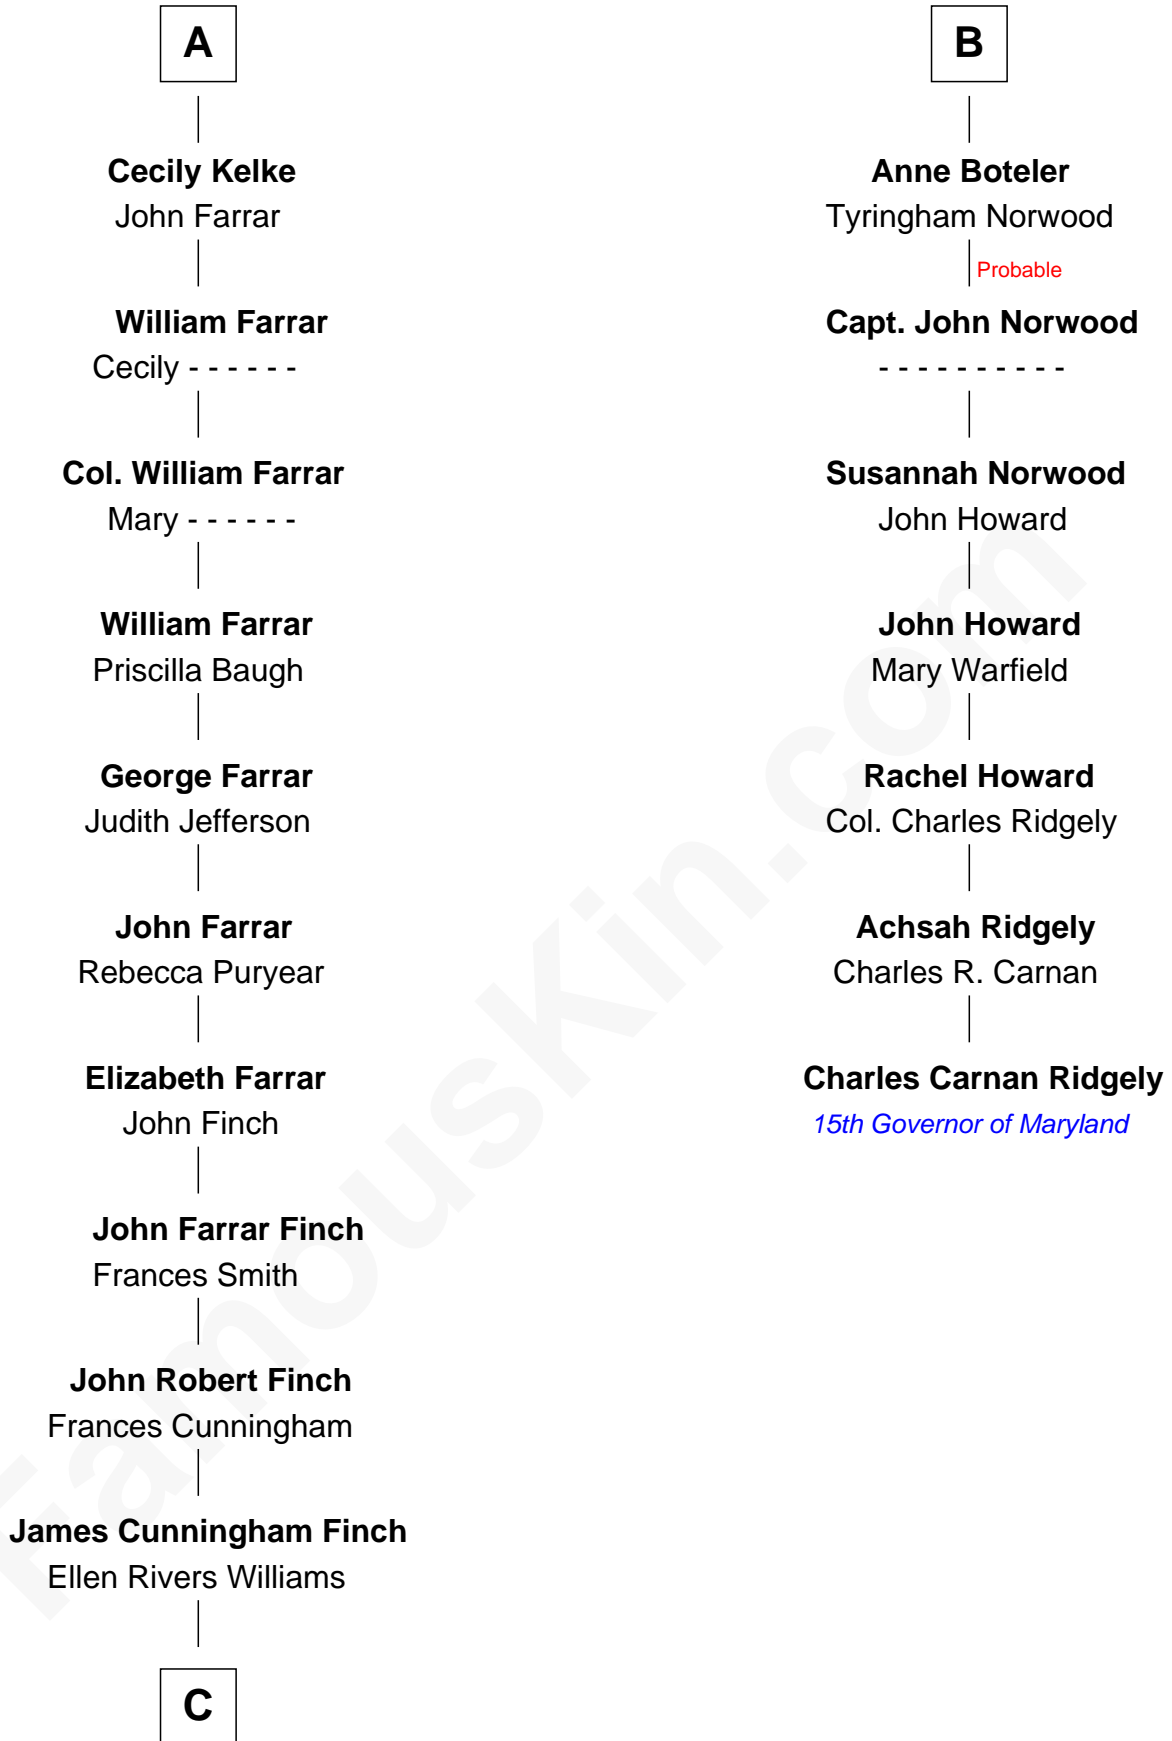

### Charles Carnan Ridgely

*15th Governor of Maryland*

**Sir Michael de la Pole**

Katherine Wingfield

**Michael de la Pole**  
Katherine de Stafford

**Isabel de la Pole**  
Thomas Morley

**Anne Morley**  
Sir John Hastings

**Elizabeth Hastings**  
Sir Robert Hildyard

**Katherine Hildyard**  
William Girlington

**Isabel Girlington**  
Christopher Kelke

**William Kelke**  
Thomasine Skerne

**A**

**Sir Thomas de la Pole**

Anne Cheney

**Katherine de la Pole**  
Sir Miles Stapleton

**Elizabeth Stapleton**  
Sir William Calthorpe

**Anne Calthorpe**  
Sir Robert Drury

**Elizabeth Drury**  
Sir Philip Boteler

**Sir John Boteler**  
Grizel Roche

**Sir Henry Boteler**  
Alice Pulter

**B**

**C**

—  
**Frances Cunningham Finch**

Amasa Coleman Lee

—  
**Harper Lee**

*Author of To Kill a Mockingbird*

FamousKin.com