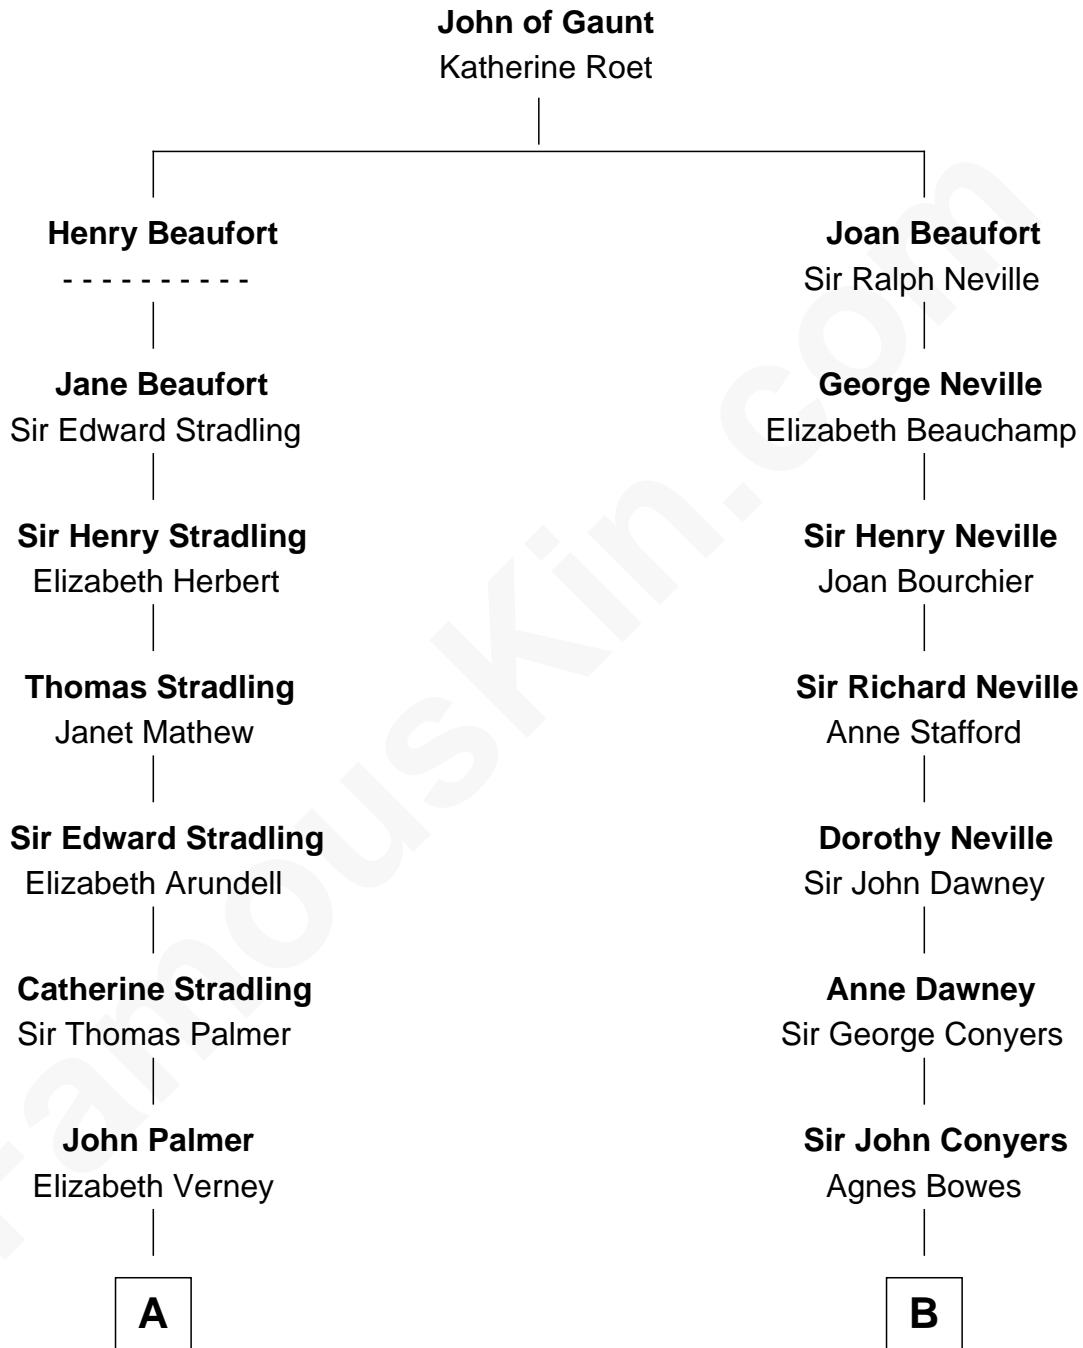

## Relationship Chart of Harper Lee

*Author of To Kill a Mockingbird*

14th cousin 4 times removed of

**Zachary Taylor**

*12th U.S. President*

**C**

—  
**Frances Cunningham Finch**

Amasa Coleman Lee