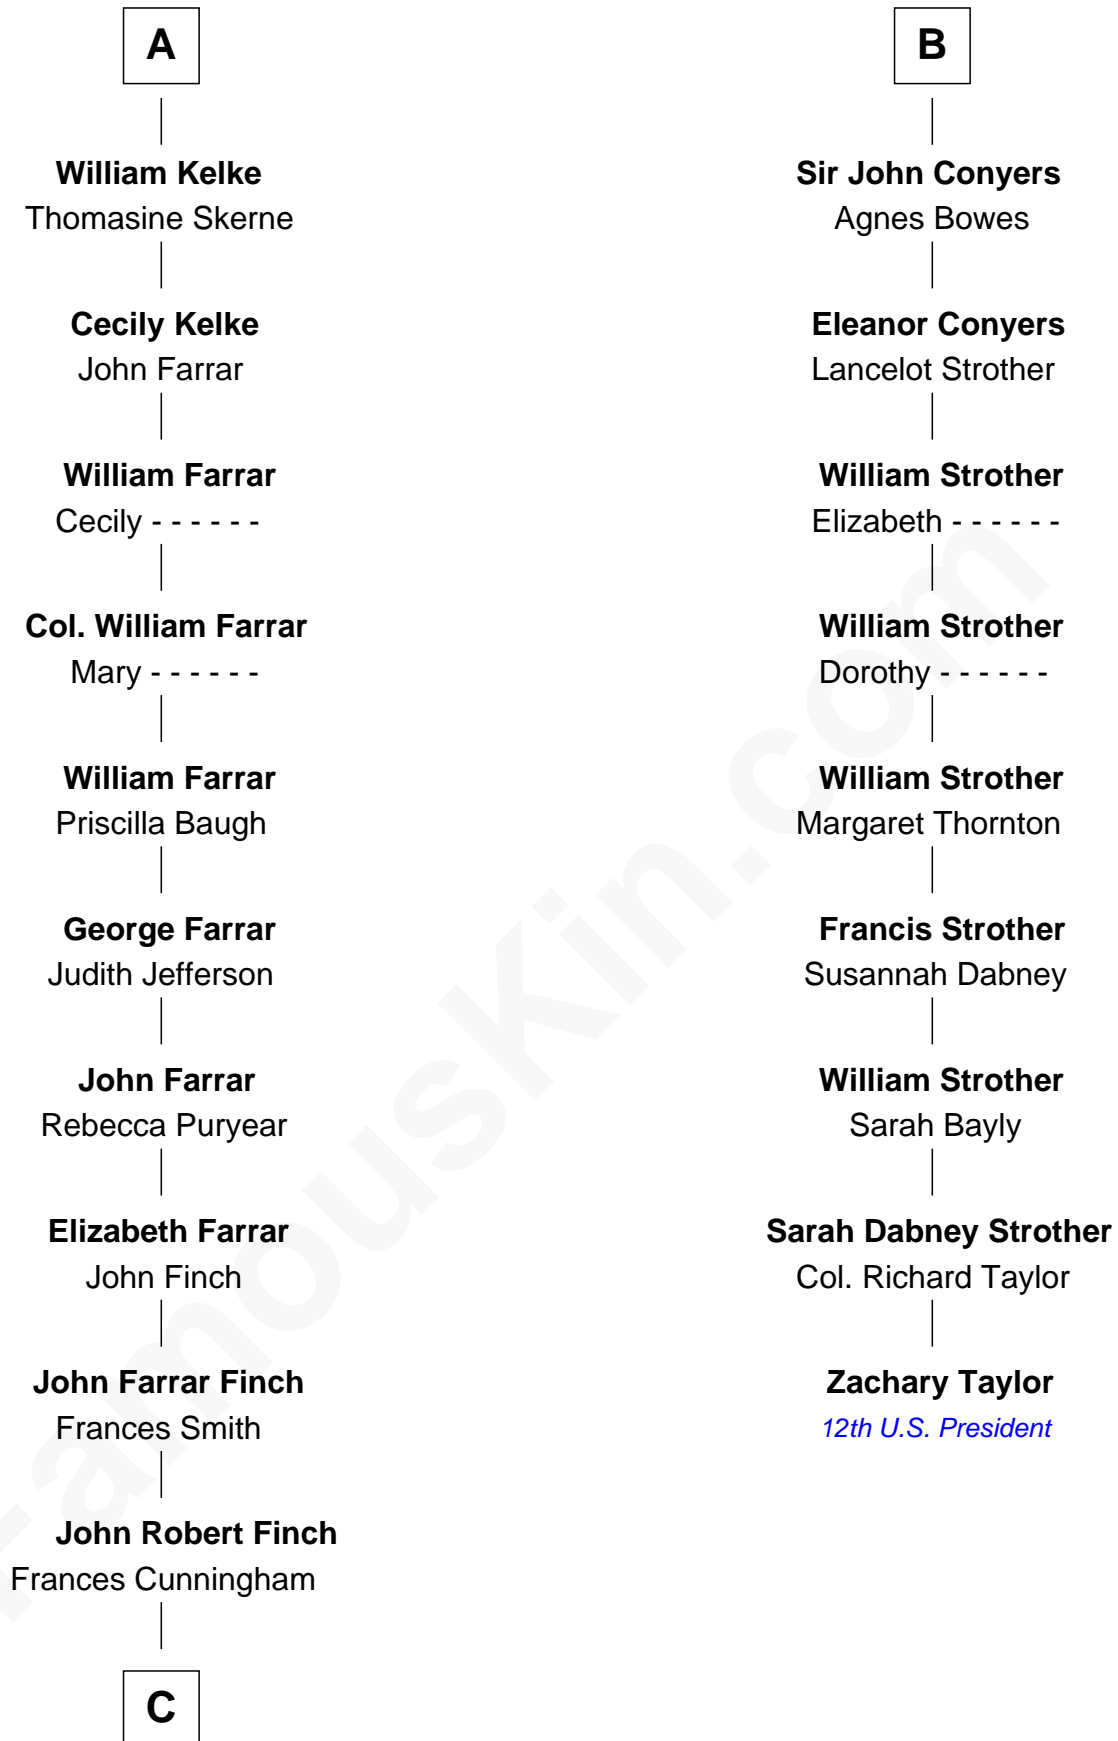

FamousKin.com

Relationship Chart of Harper Lee

Author of To Kill a Mockingbird

15th cousin 4 times removed of

Zachary Taylor
12th U.S. President

Sir Ralph de Neville
Alice de Audley

Margaret de Neville

Sir Henry Percy

Joan Beaufort

George Neville

Elizabeth Beauchamp

Sir Henry Neville

Joan Bouchier

Sir Richard Neville

Anne Stafford

Dorothy Neville

Sir John Dawney

Anne Dawney

Sir George Conyers

B

C

James Cunningham Finch

Ellen Rivers Williams

Frances Cunningham Finch