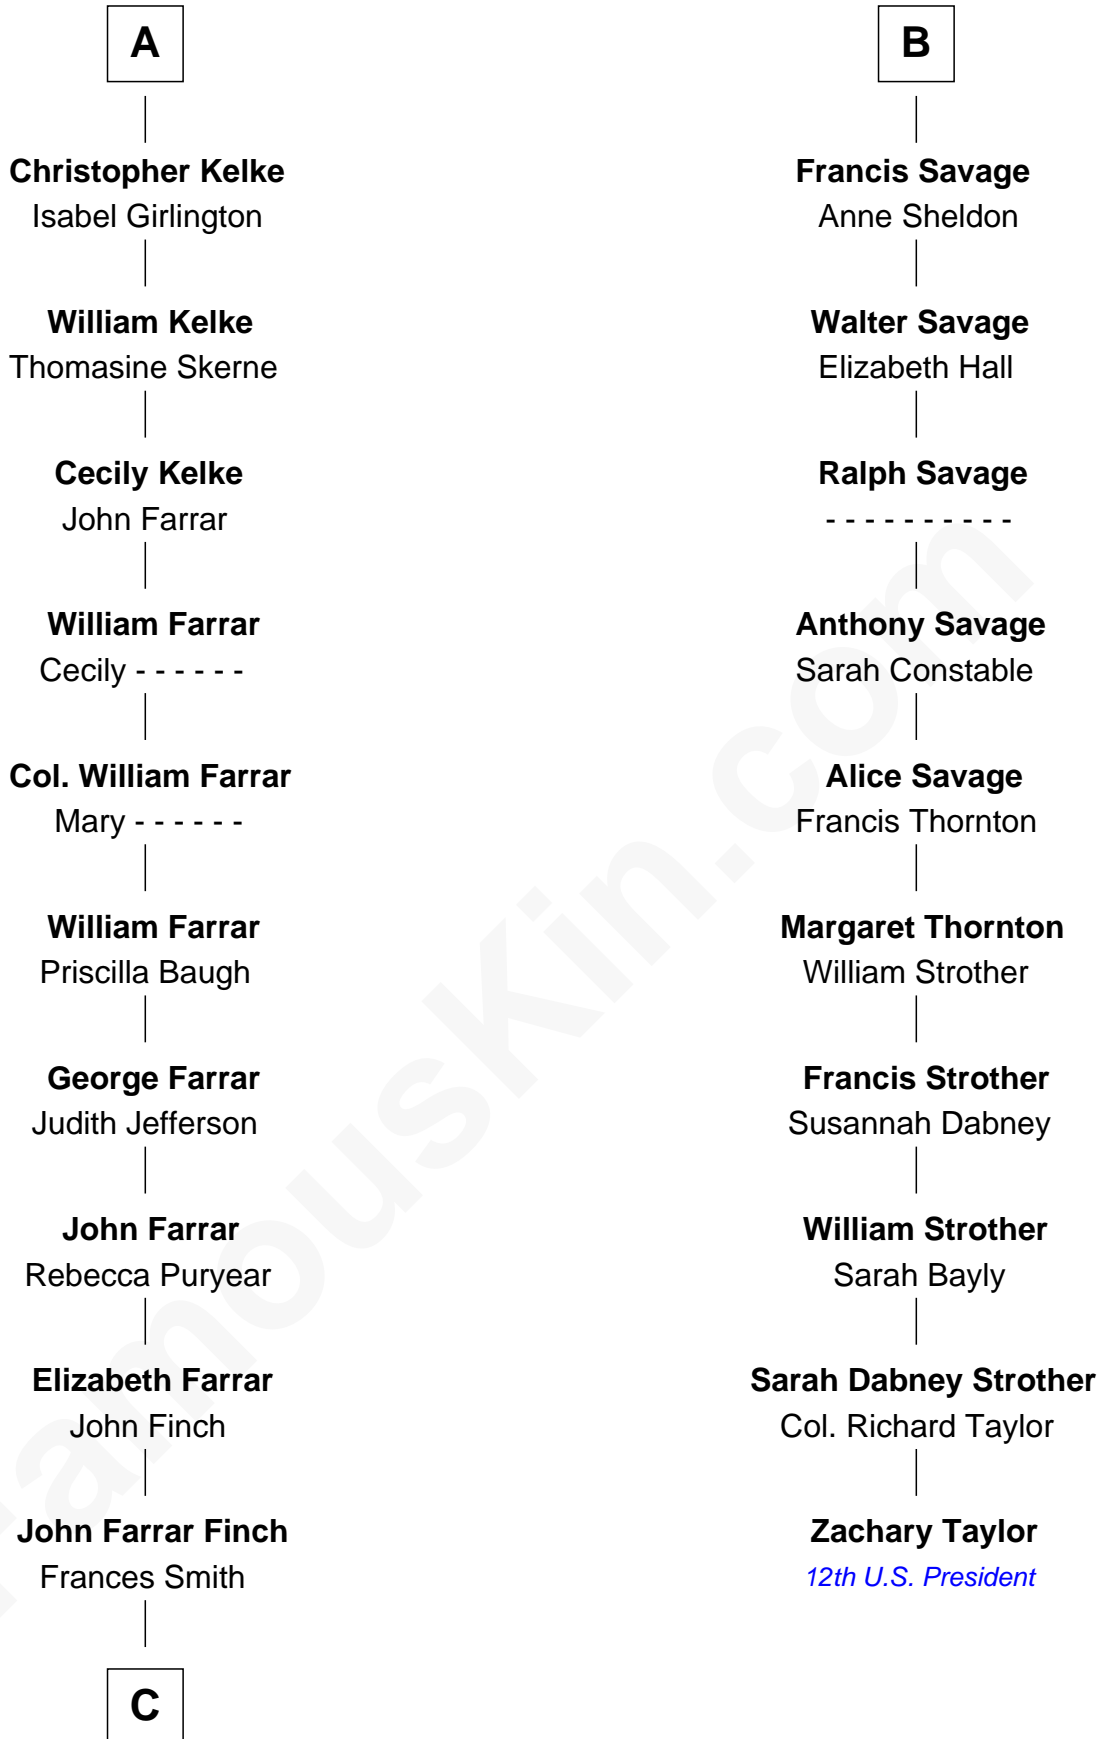

FamousKin.com

Relationship Chart of

Harper Lee

Author of To Kill a Mockingbird

16th cousin 4 times removed of

Zachary Taylor

12th U.S. President

Henry Plantagenet

Maud de Chaworth

Mary Plantagenet

Henry de Percy

Sir Henry Percy

Margaret de Neville

Sir Henry Percy

Elizabeth Mortimer

Elizabeth Percy

Eleanor Plantagenet

Richard Fitzalan

Sir Richard Fitzalan

Elizabeth de Bohun

Elizabeth Fitzalan

Sir Robert Goushill

Joan Goushill

Sir Thomas Stanley

Katherine Stanley

Sir John Savage

Sir Christopher Savage

Anne Stanley

Sir Christopher Savage

Anne Lygon

B

C