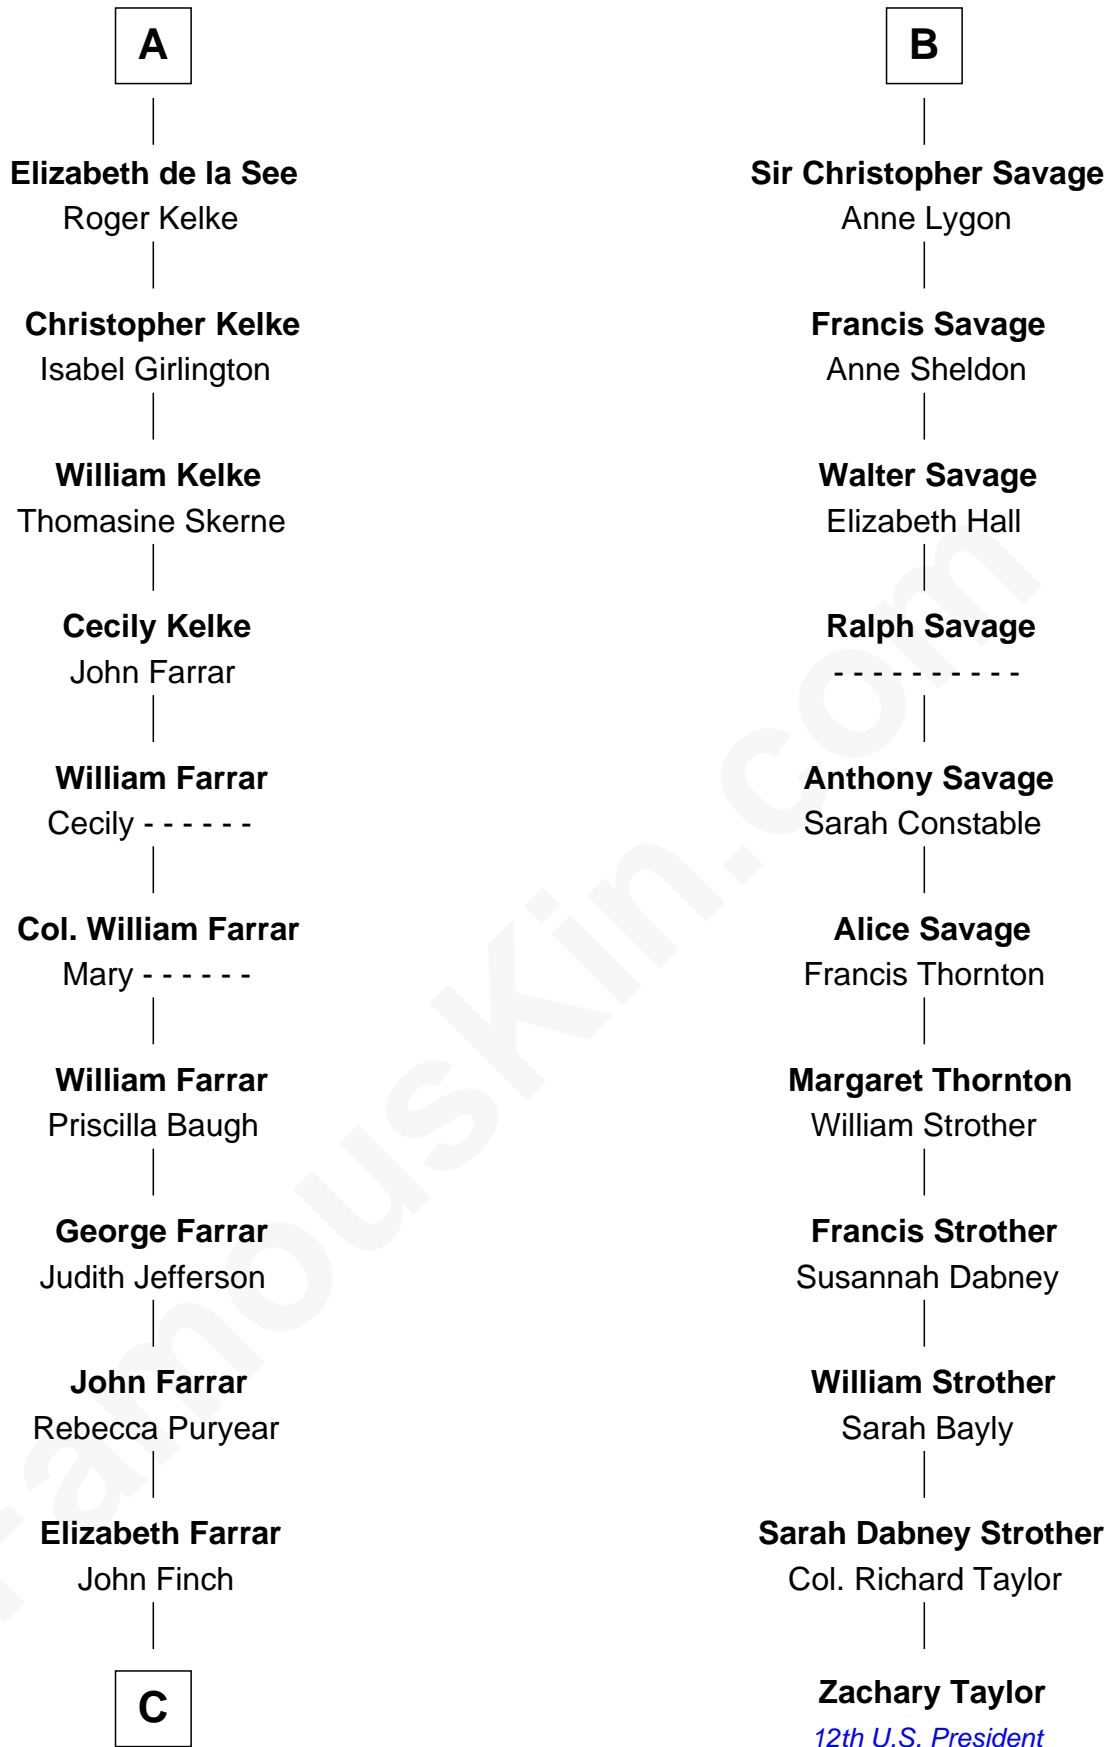

FamousKin.com

Relationship Chart of

Harper Lee

Author of To Kill a Mockingbird

17th cousin 4 times removed of

Zachary Taylor

12th U.S. President

Thomas de Clare
Juliana FitzMaurice

Margaret de Clare
Bartholomew de Badlesmere

Margaret de Badlesmere
Sir John de Tibetot

Sir Robert de Tibetot
Margaret Deincourt

Elizabeth de Tibetot
Sir Philip le Despencer

Margery Despencer
Sir Roger Wentworth

Sir Philip Wentworth
Mary Clifford

Elizabeth Wentworth
Sir Martin de la See

A

Margaret de Clare
Bartholomew de Badlesmere

Elizabeth de Badlesmere
Sir William de Bohun

Elizabeth de Bohun
Sir Richard Fitzalan

Elizabeth Fitzalan
Sir Robert Goushill

Joan Goushill
Sir Thomas Stanley

Katherine Stanley
Sir John Savage

Sir Christopher Savage
Anne Stanley

B

C

John Farrar Finch

Frances Smith