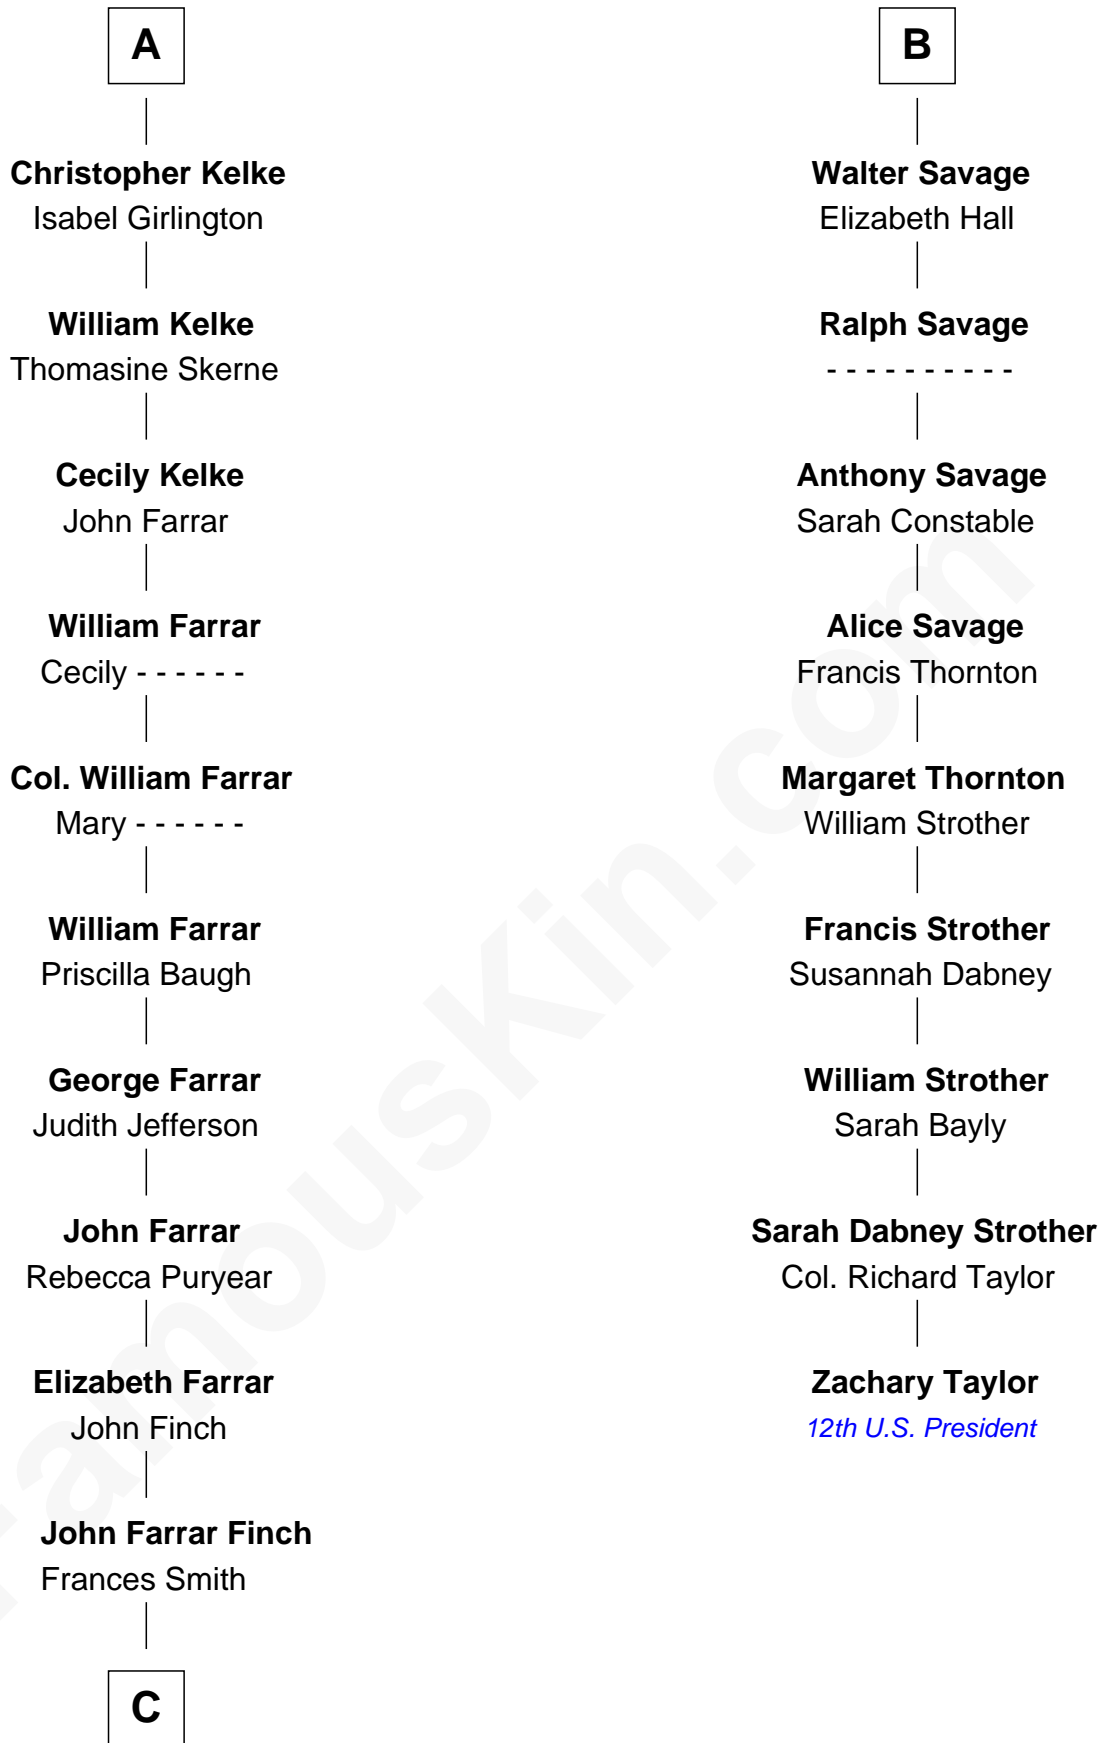

FamousKin.com

Relationship Chart of

Harper Lee

Author of To Kill a Mockingbird

15th cousin 5 times removed of

Zachary Taylor

12th U.S. President

C

—
John Robert Finch
Frances Cunningham

—
James Cunningham Finch
Ellen Rivers Williams

—
Frances Cunningham Finch
Amasa Coleman Lee

—
Harper Lee
Author of To Kill a Mockingbird

FamousKin.com