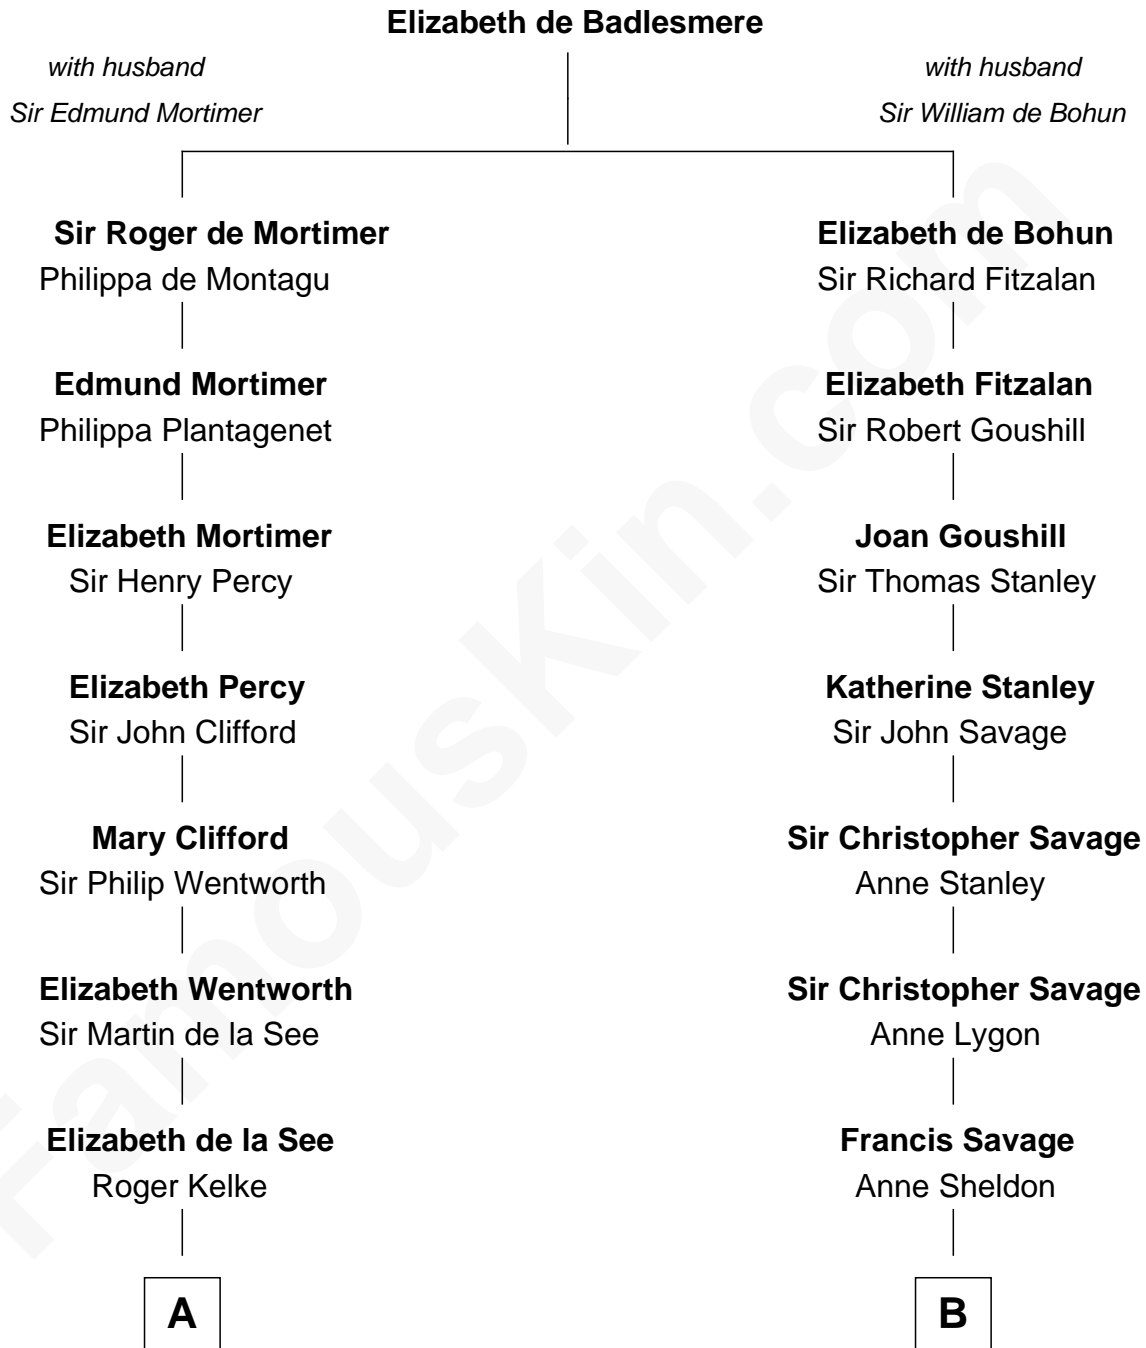

FamousKin.com

Relationship Chart of

Harper Lee

Author of To Kill a Mockingbird

15th cousin 5 times removed of

Zachary Taylor

12th U.S. President

C