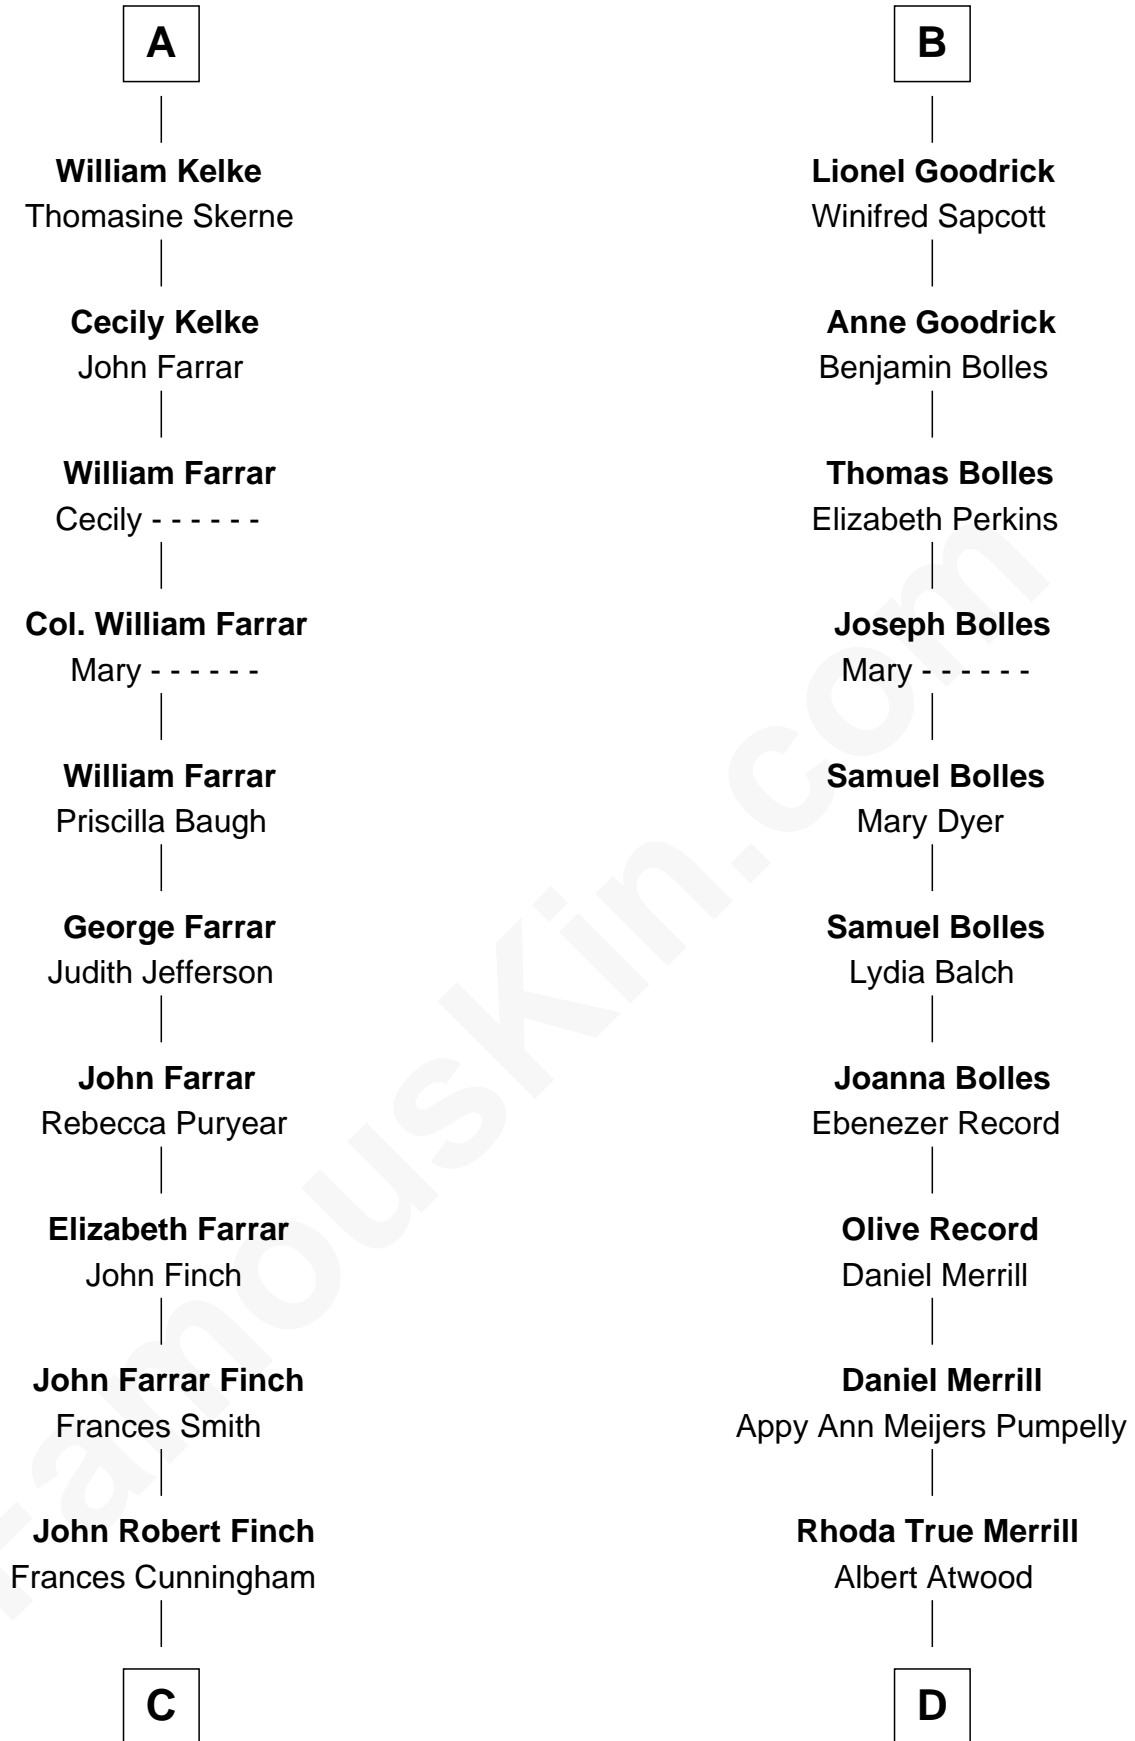

## Relationship Chart of

### Harper Lee

*Author of To Kill a Mockingbird*

19th cousin 2 times removed of

**Dave Cowens**

*NBA Hall of Famer*

**C**

**James Cunningham Finch**

Ellen Rivers Williams