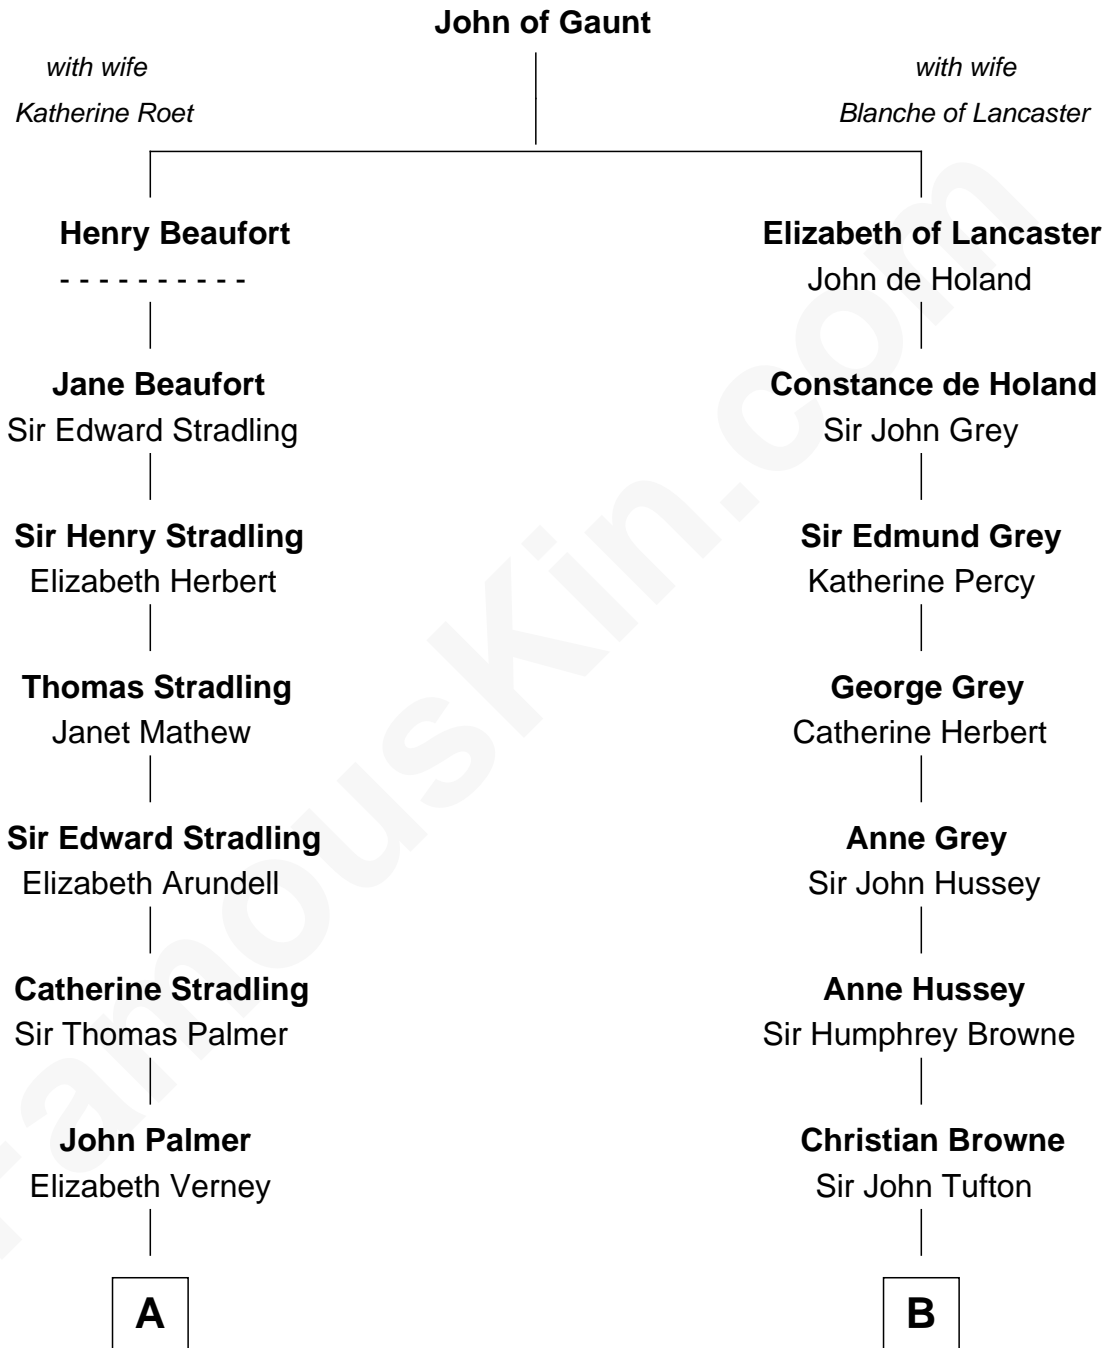

FamousKin.com Relationship Chart of

Harper Lee

Author of To Kill a Mockingbird

18th cousin 1 time removed of

Kit Harington

TV Actor - "Game of Thrones"

C

Frances Cunningham Finch