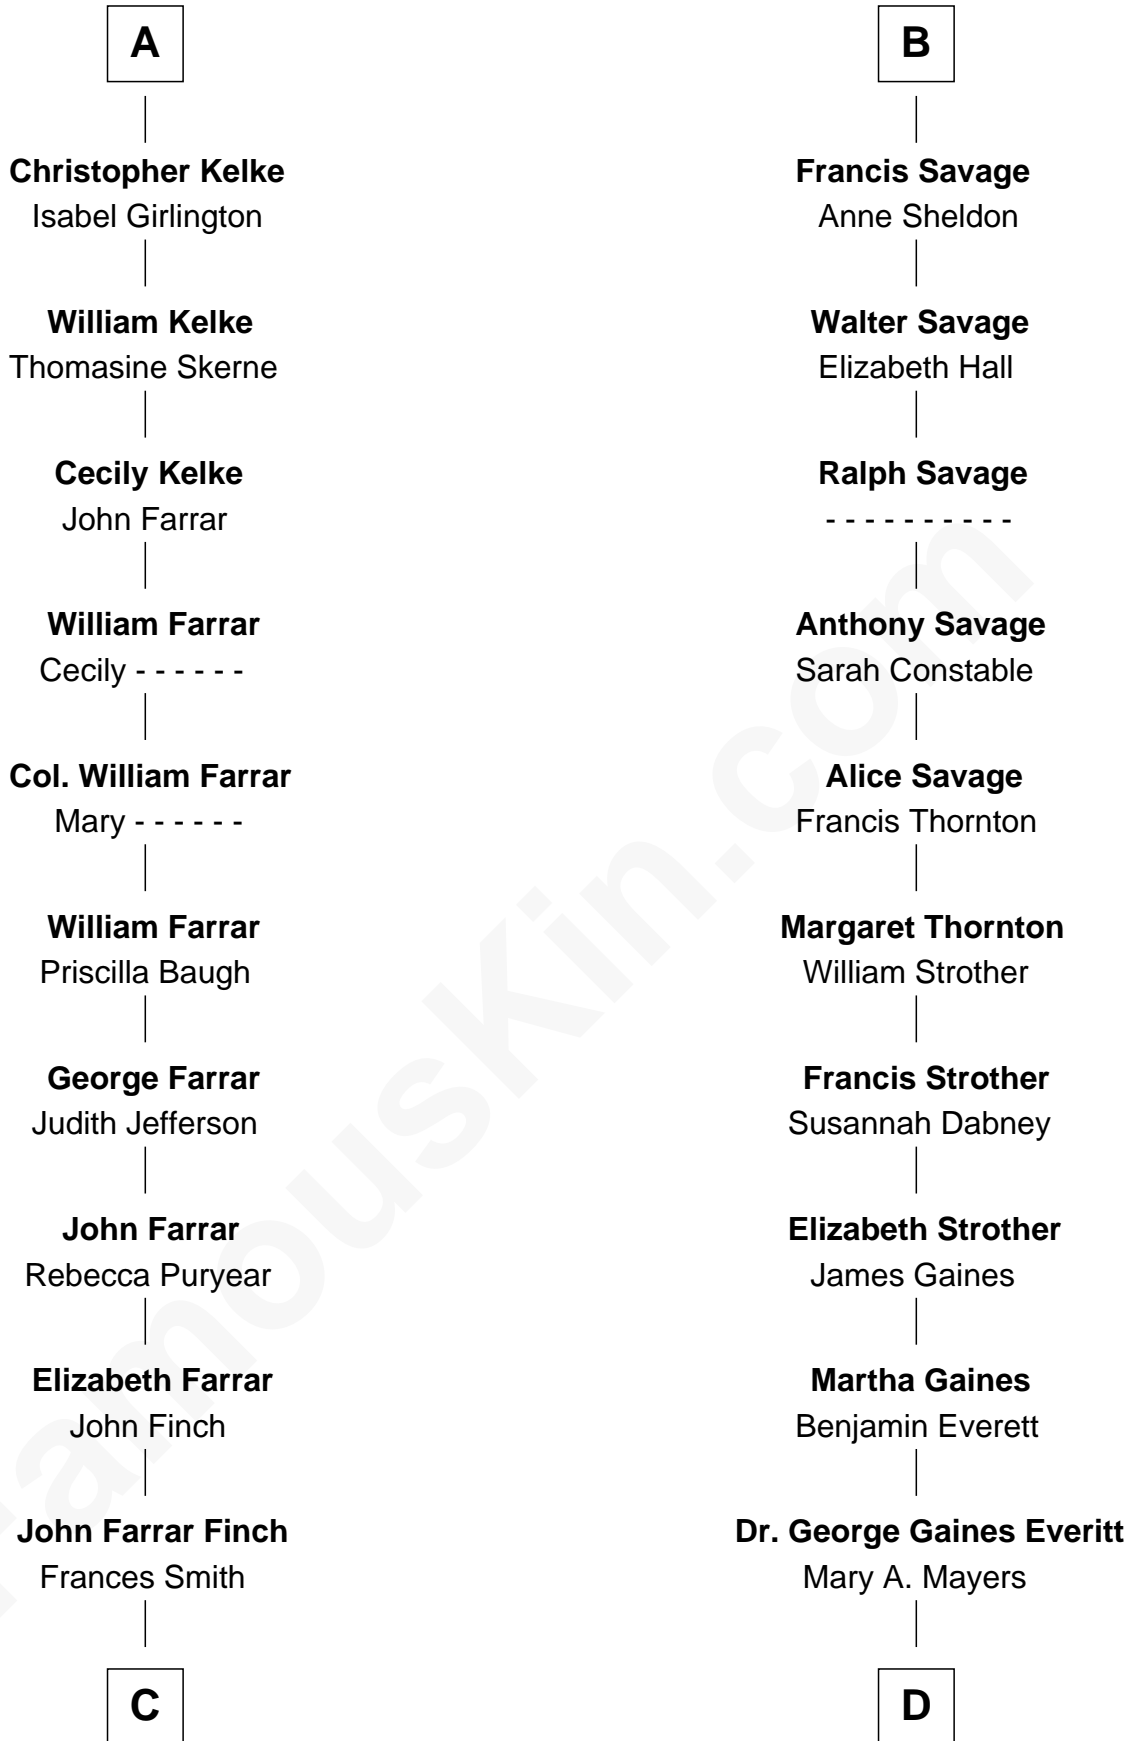

FamousKin.com Relationship Chart of

Harper Lee

Author of To Kill a Mockingbird

20th cousin of

William H. Macy

TV and Movie Actor

Henry Plantagenet

Maud de Chaworth

Mary Clifford

Sir Philip Wentworth

Elizabeth Wentworth

Sir Martin de la See

Elizabeth de la See

Roger Kelke

A

Eleanor Plantagenet

Richard Fitzalan

Sir Richard Fitzalan

Elizabeth de Bohun

Elizabeth Fitzalan

Sir Robert Goushill

Joan Goushill

Sir Thomas Stanley

Katherine Stanley

Sir John Savage

Sir Christopher Savage

Anne Stanley

Sir Christopher Savage

Anne Lygon

B

C

John Robert Finch
Frances Cunningham