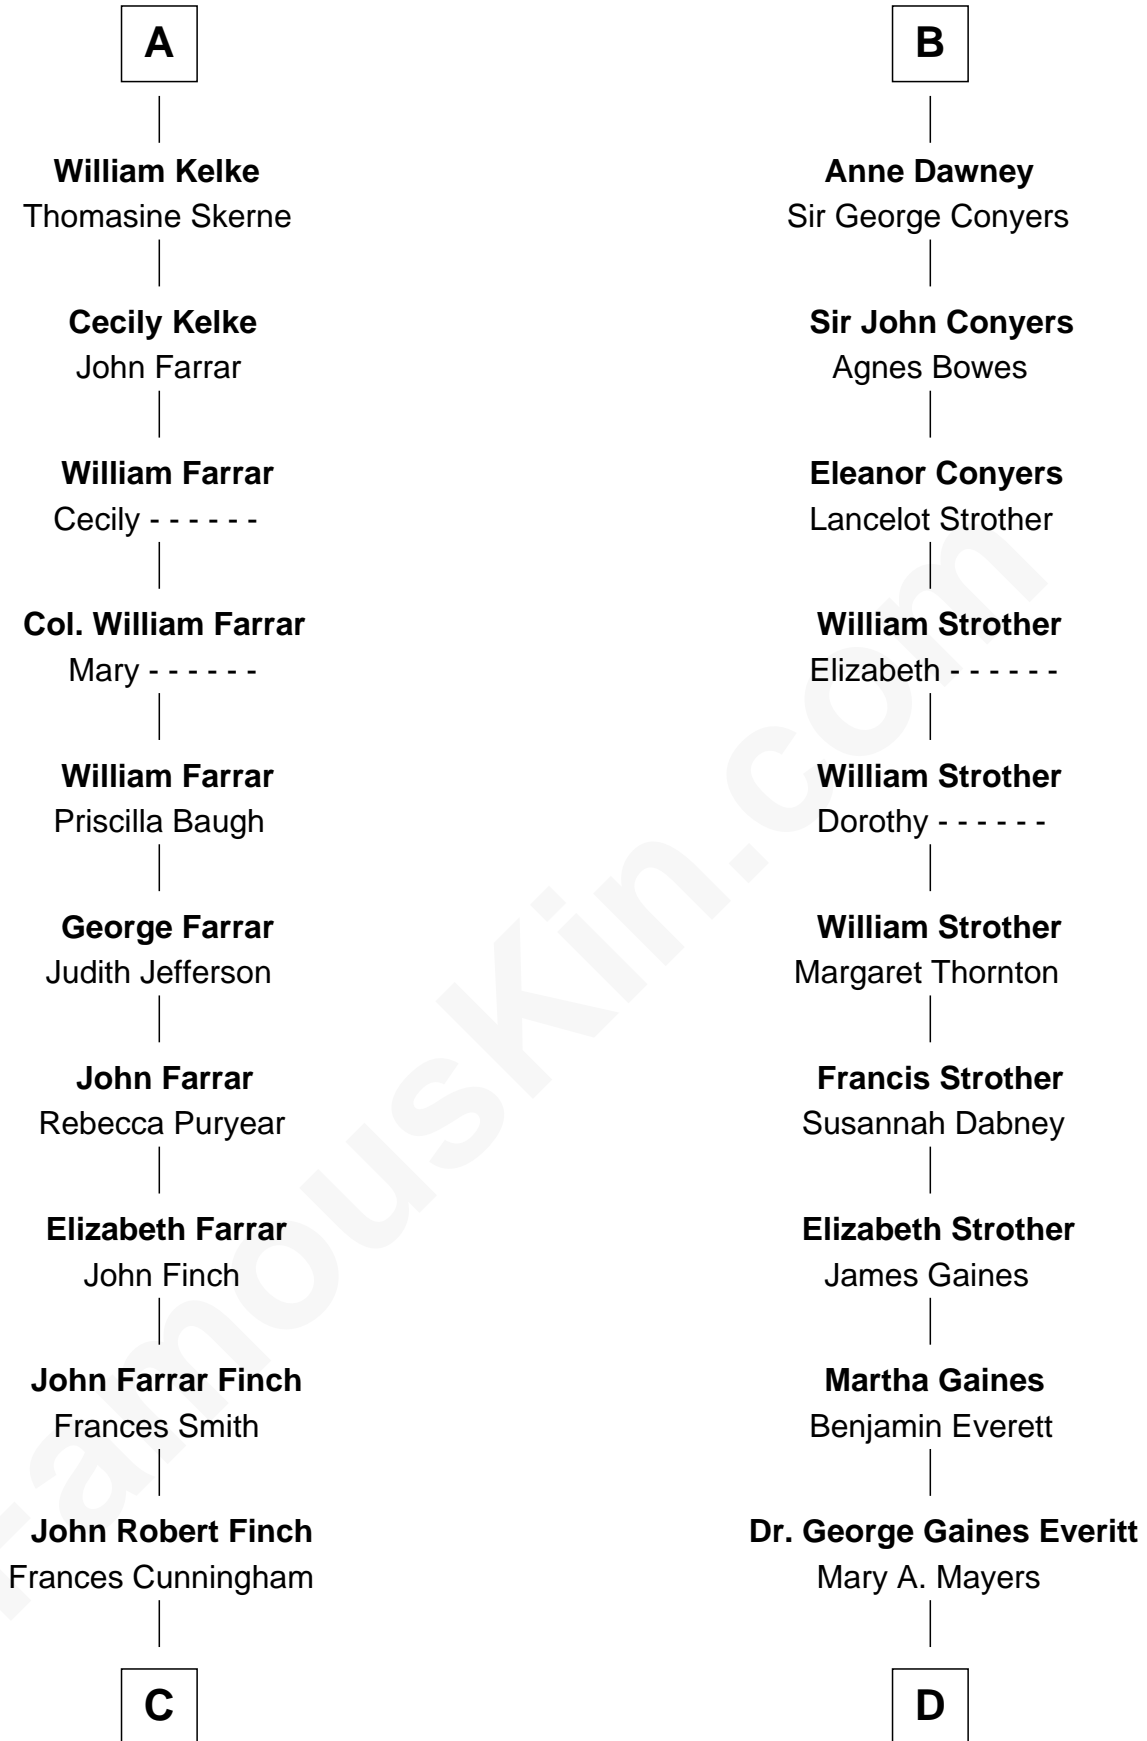

FamousKin.com

Relationship Chart of

Harper Lee

Author of To Kill a Mockingbird

19th cousin 1 time removed of

William H. Macy
TV and Movie Actor

Ralph de Stafford

with wife
Margaret de Audley

with wife
Katherine de Hastang

Sir Hugh de Stafford
Philippa de Beauchamp

Margaret Stafford
Sir John Stafford

Katherine de Stafford
Michael de la Pole

Ralph Stafford
Maud de Hastang

Isabel de la Pole
Thomas Morley

Sir Humphrey Stafford
Elizabeth Burdet

Anne Morley
Sir John Hastings

Sir Humphrey Stafford
Eleanor Aylesbury

Elizabeth Hastings
Sir Robert Hildyard

Humphrey Stafford
Katherine Fray

Katherine Hildyard
William Girlington

Anne Stafford
Sir Richard Neville

Isabel Girlington
Christopher Kelke

Dorothy Neville
Sir John Dawney

A

B

C

James Cunningham Finch

Ellen Rivers Williams