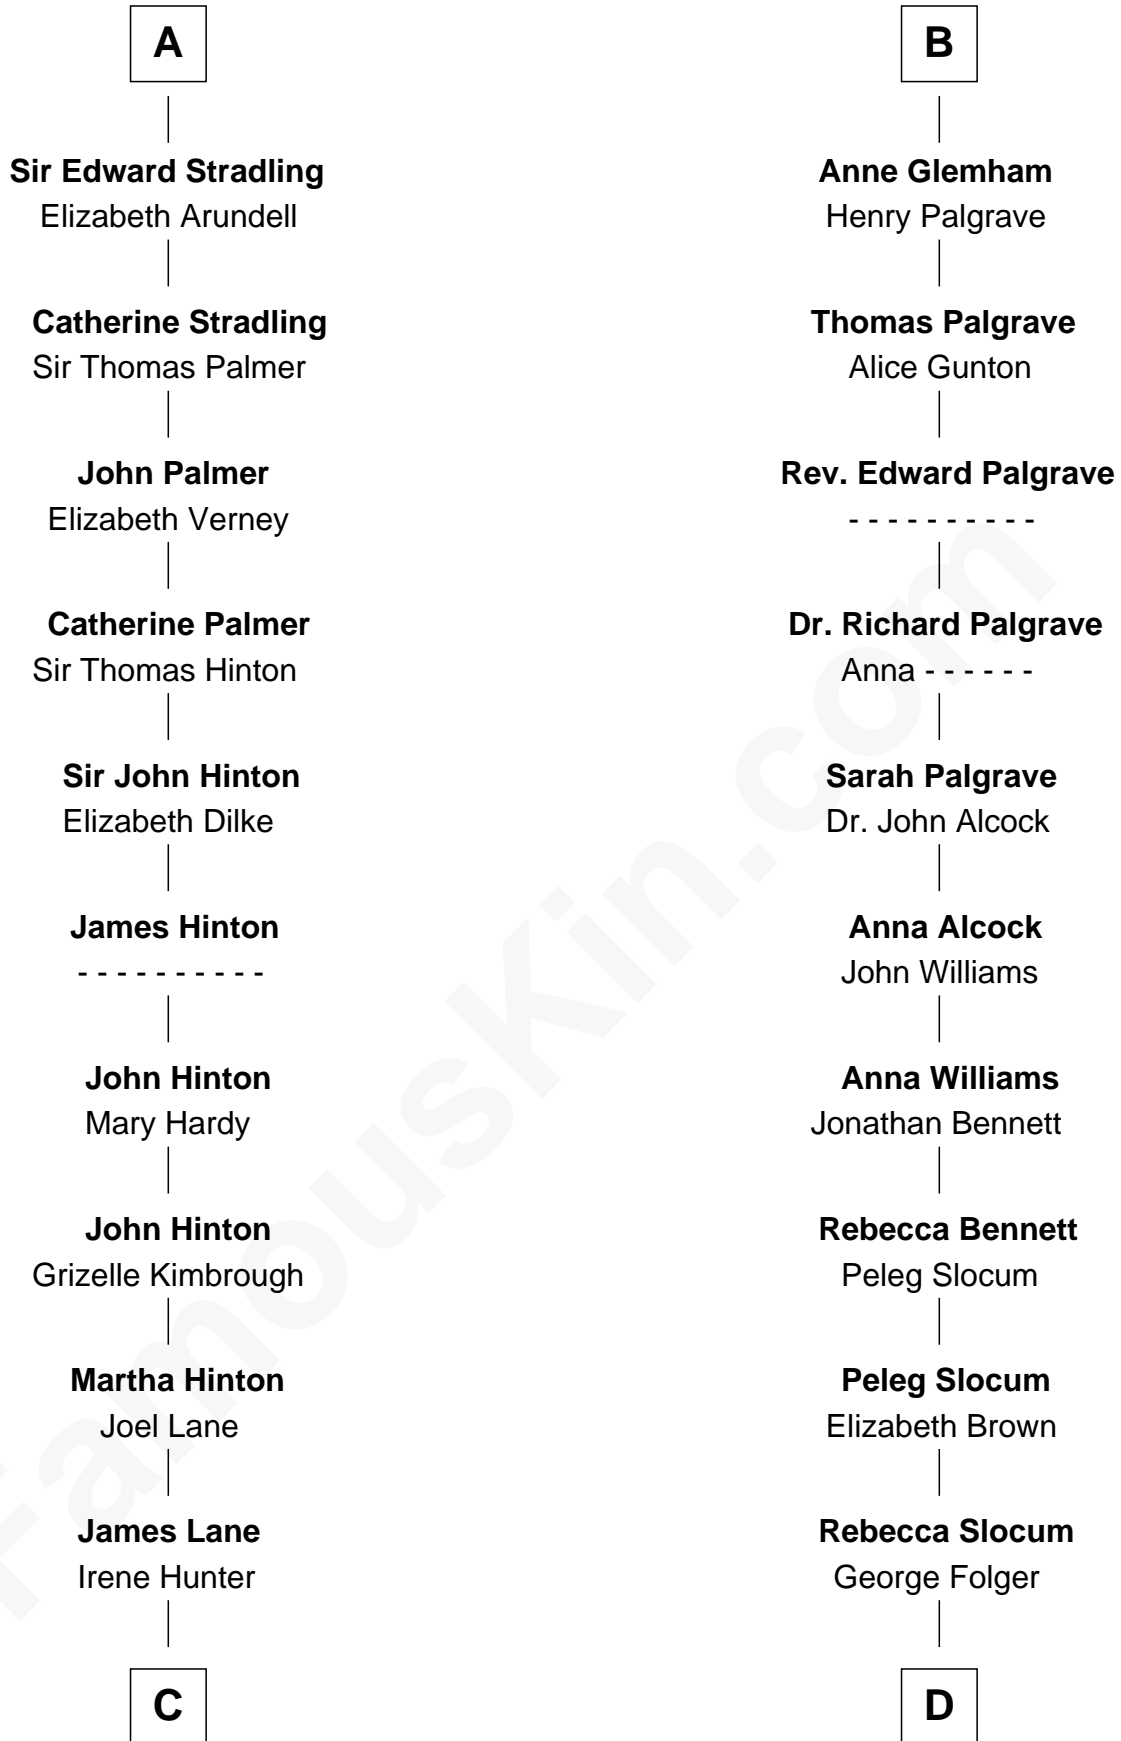

FamousKin.com Relationship Chart of

Harper Lee

Author of To Kill a Mockingbird

19th cousin 2 times removed of

Henry Clay Folger

Founder of Folger Shakespeare Library and Chairman of Standard Oil

C

Elizabeth Jane Lane
Theophilus Hunter Williams

Henry Clay Folger
Eliza Jane Clark

Henry Clay Folger
Chairman of Standard Oil

FamousKin.com