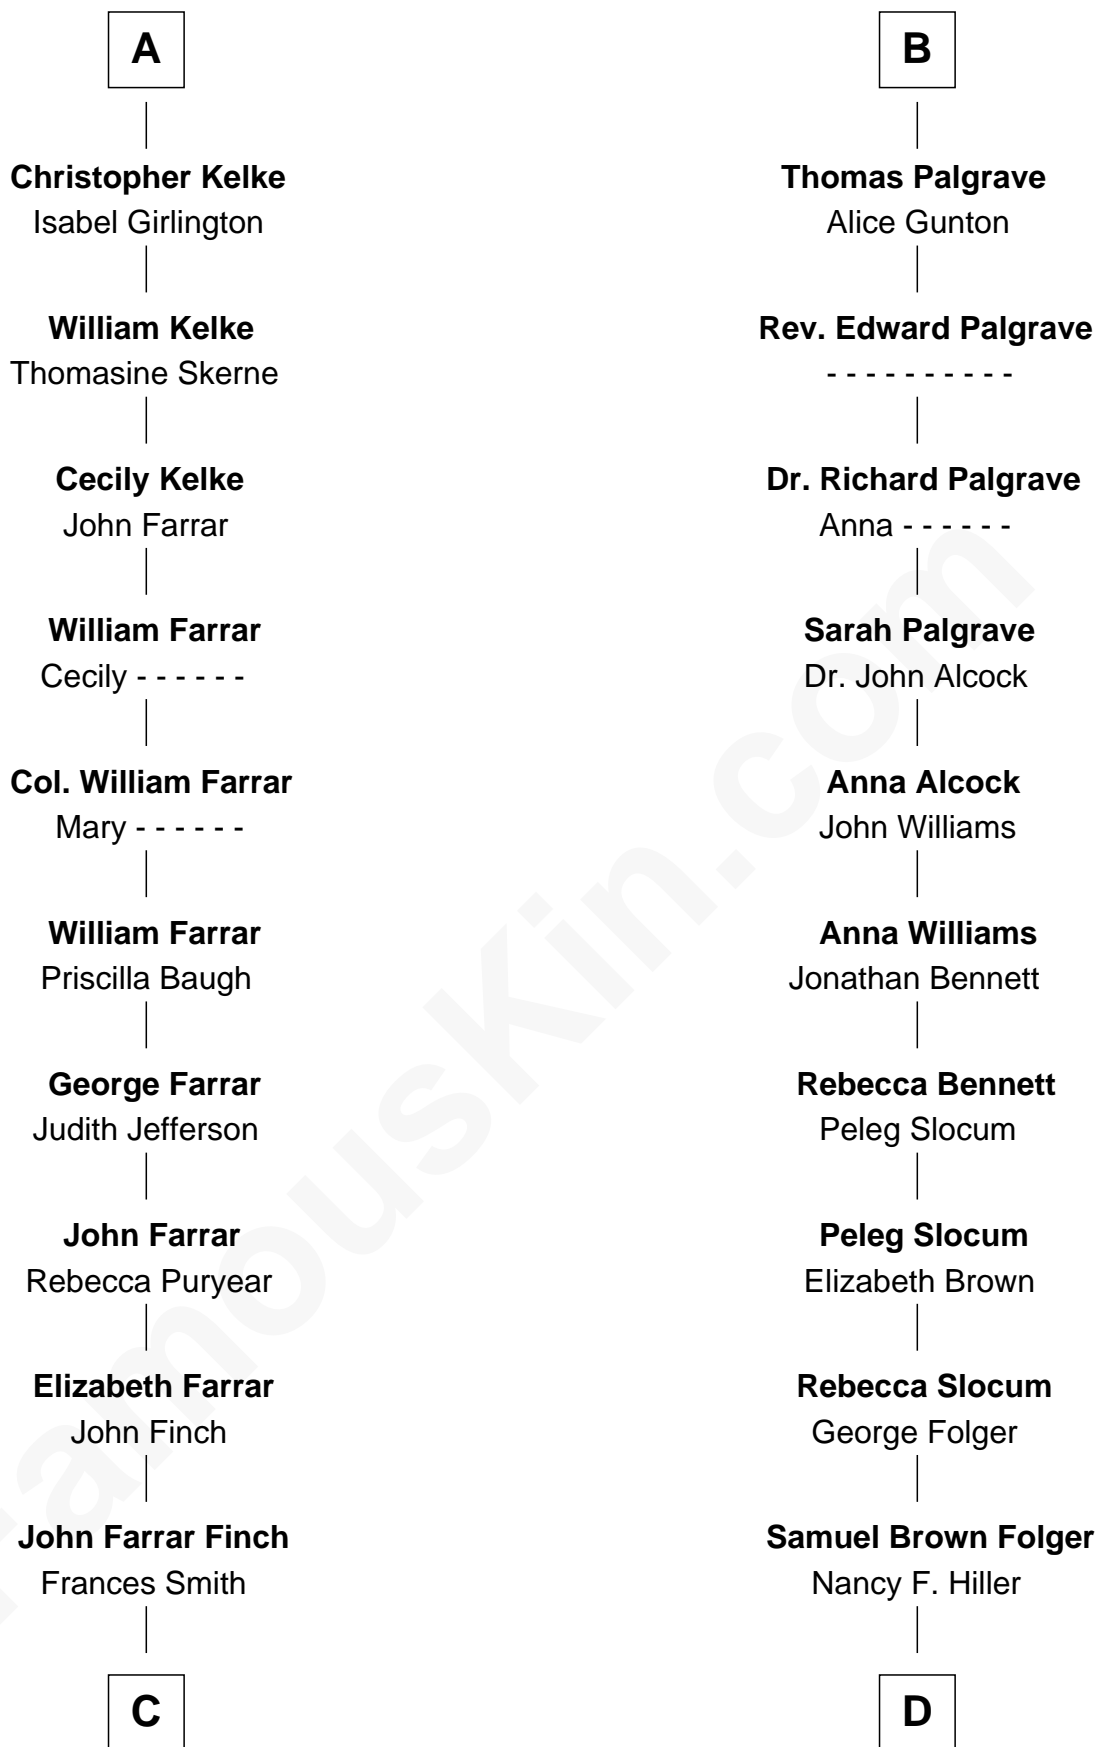

FamousKin.com

Relationship Chart of Harper Lee

Author of *To Kill a Mockingbird*

18th cousin 2 times removed of

Henry Clay Folger

Founder of Folger Shakespeare Library and Chairman of Standard Oil

Henry Plantagenet
Maud de Chaworth

Mary Plantagenet
Henry de Percy

Sir Henry Percy
Margaret de Neville

Sir Henry Percy
Elizabeth Mortimer

Elizabeth Percy
Sir John Clifford

Mary Clifford
Sir Philip Wentworth

Elizabeth Wentworth
Sir Martin de la See

Elizabeth de la See
Roger Kelke

A

Eleanor Plantagenet
Richard Fitzalan

Sir Richard Fitzalan
Elizabeth de Bohun

Elizabeth Fitzalan
Sir Robert Goushill

Elizabeth Goushill
Sir Robert Wingfield

Elizabeth Wingfield
Sir William Brandon

Eleanor Brandon
John Glemham

Anne Glemham
Henry Palgrave

B

FamousKin.com