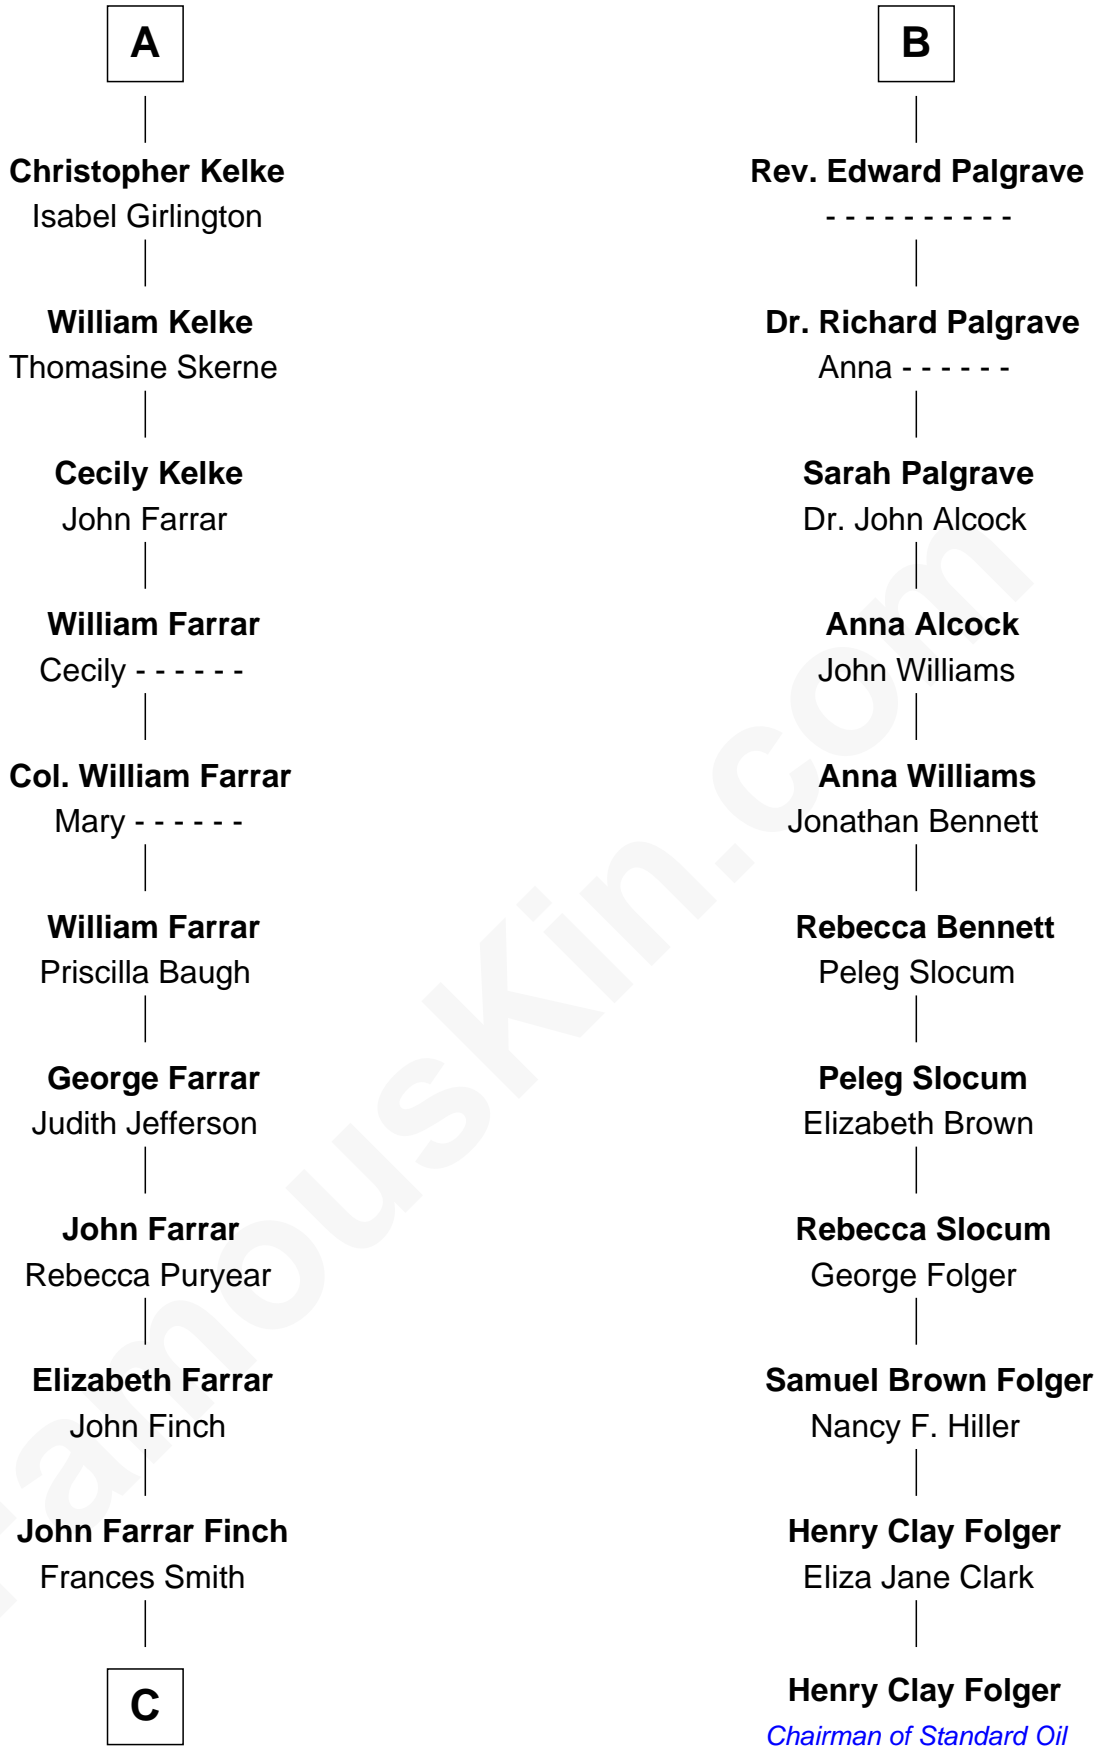

## Relationship Chart of Harper Lee

*Author of To Kill a Mockingbird*

17th cousin 3 times removed of

## Henry Clay Folger

*Founder of Folger Shakespeare Library and Chairman of Standard Oil*

**C**

—  
**John Robert Finch**  
Frances Cunningham

—  
**James Cunningham Finch**  
Ellen Rivers Williams

—  
**Frances Cunningham Finch**  
Amasa Coleman Lee