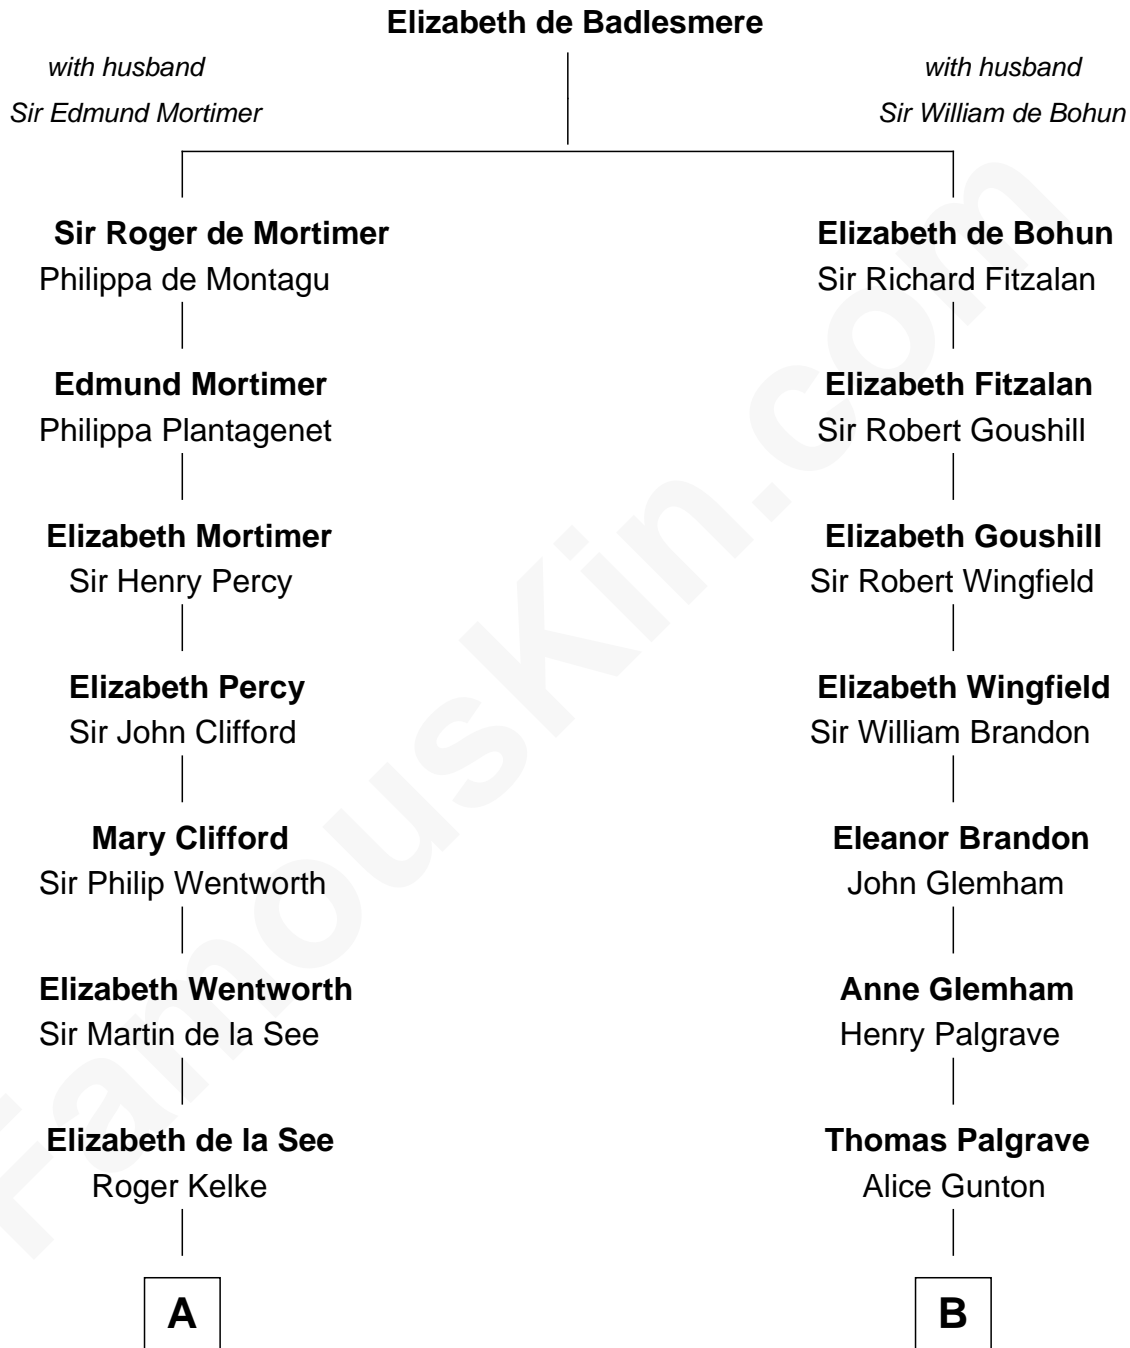

## Relationship Chart of Harper Lee

*Author of To Kill a Mockingbird*

17th cousin 3 times removed of

## Henry Clay Folger

*Founder of Folger Shakespeare Library and Chairman of Standard Oil*

**C**

—  
**John Robert Finch**  
Frances Cunningham

—  
**James Cunningham Finch**  
Ellen Rivers Williams

—  
**Frances Cunningham Finch**  
Amasa Coleman Lee