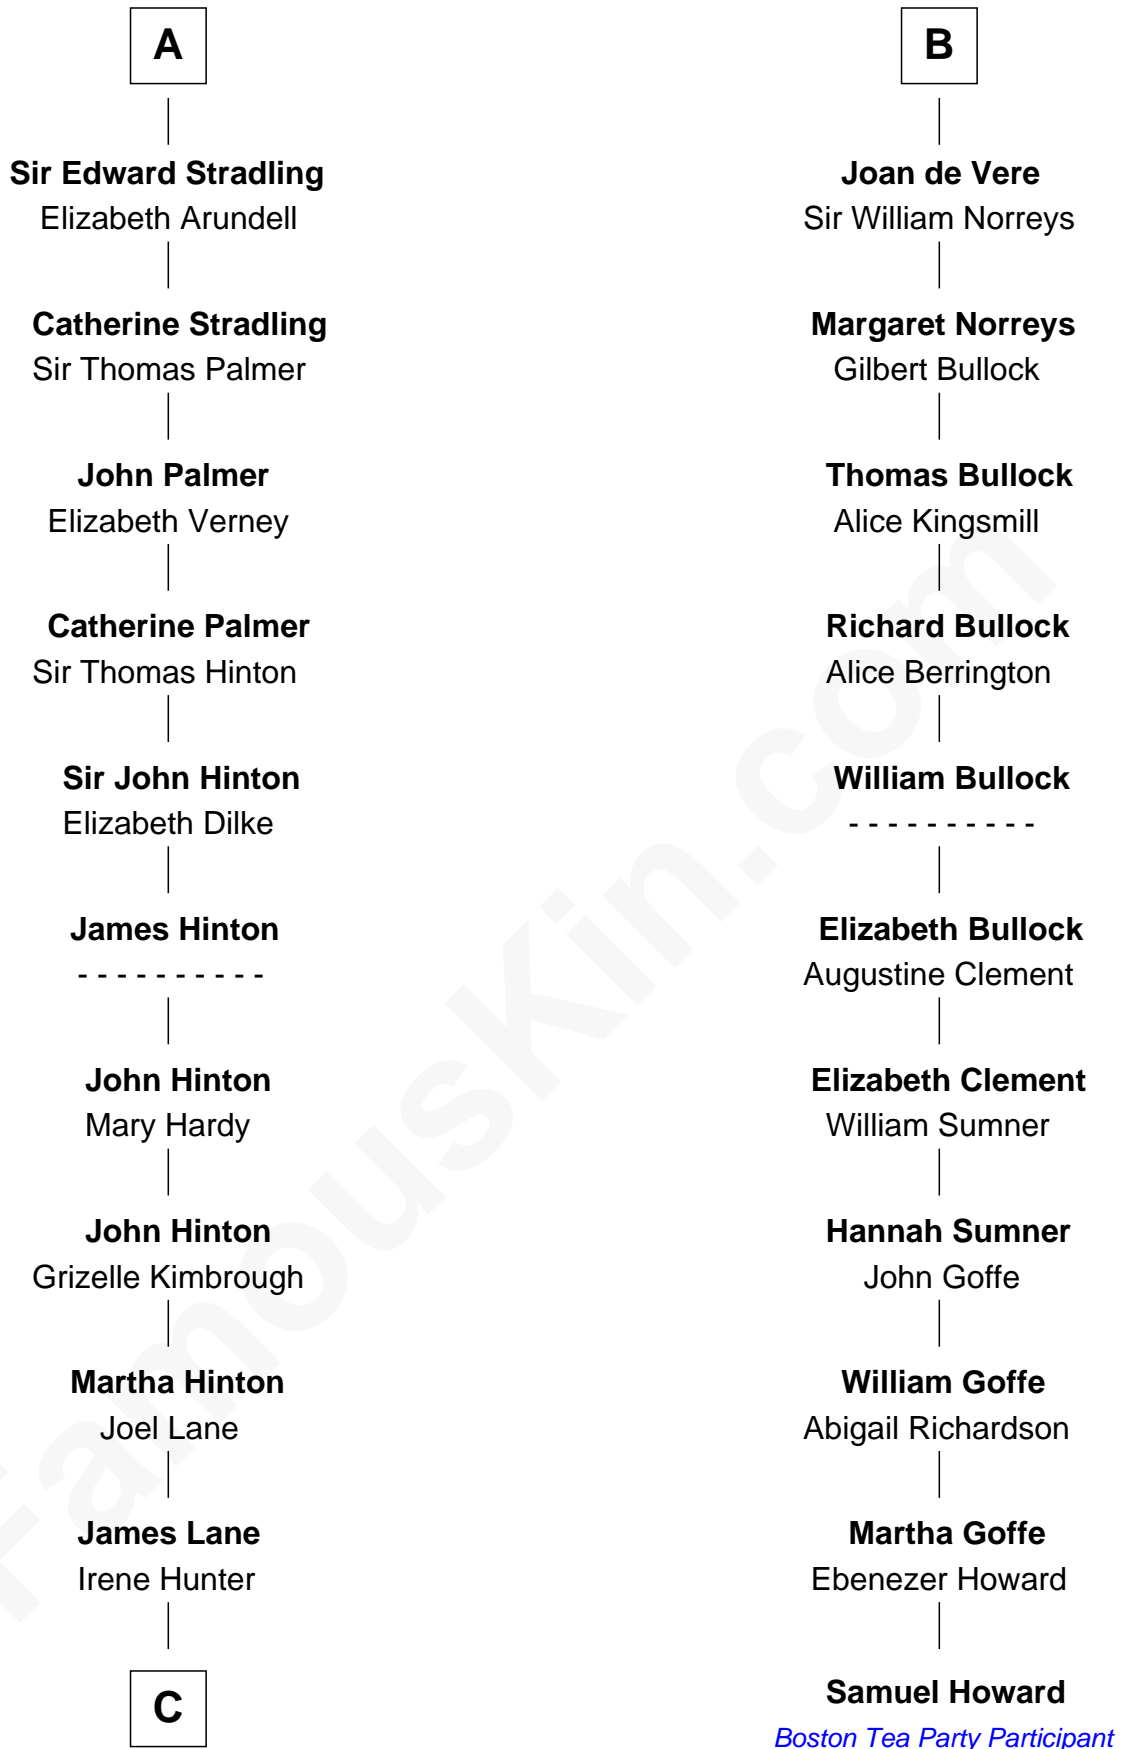

FamousKin.com

Relationship Chart of Harper Lee

Author of To Kill a Mockingbird

17th cousin 4 times removed of

Samuel Howard

Boston Tea Party Participant

C

—
Elizabeth Jane Lane
Theophilus Hunter Williams