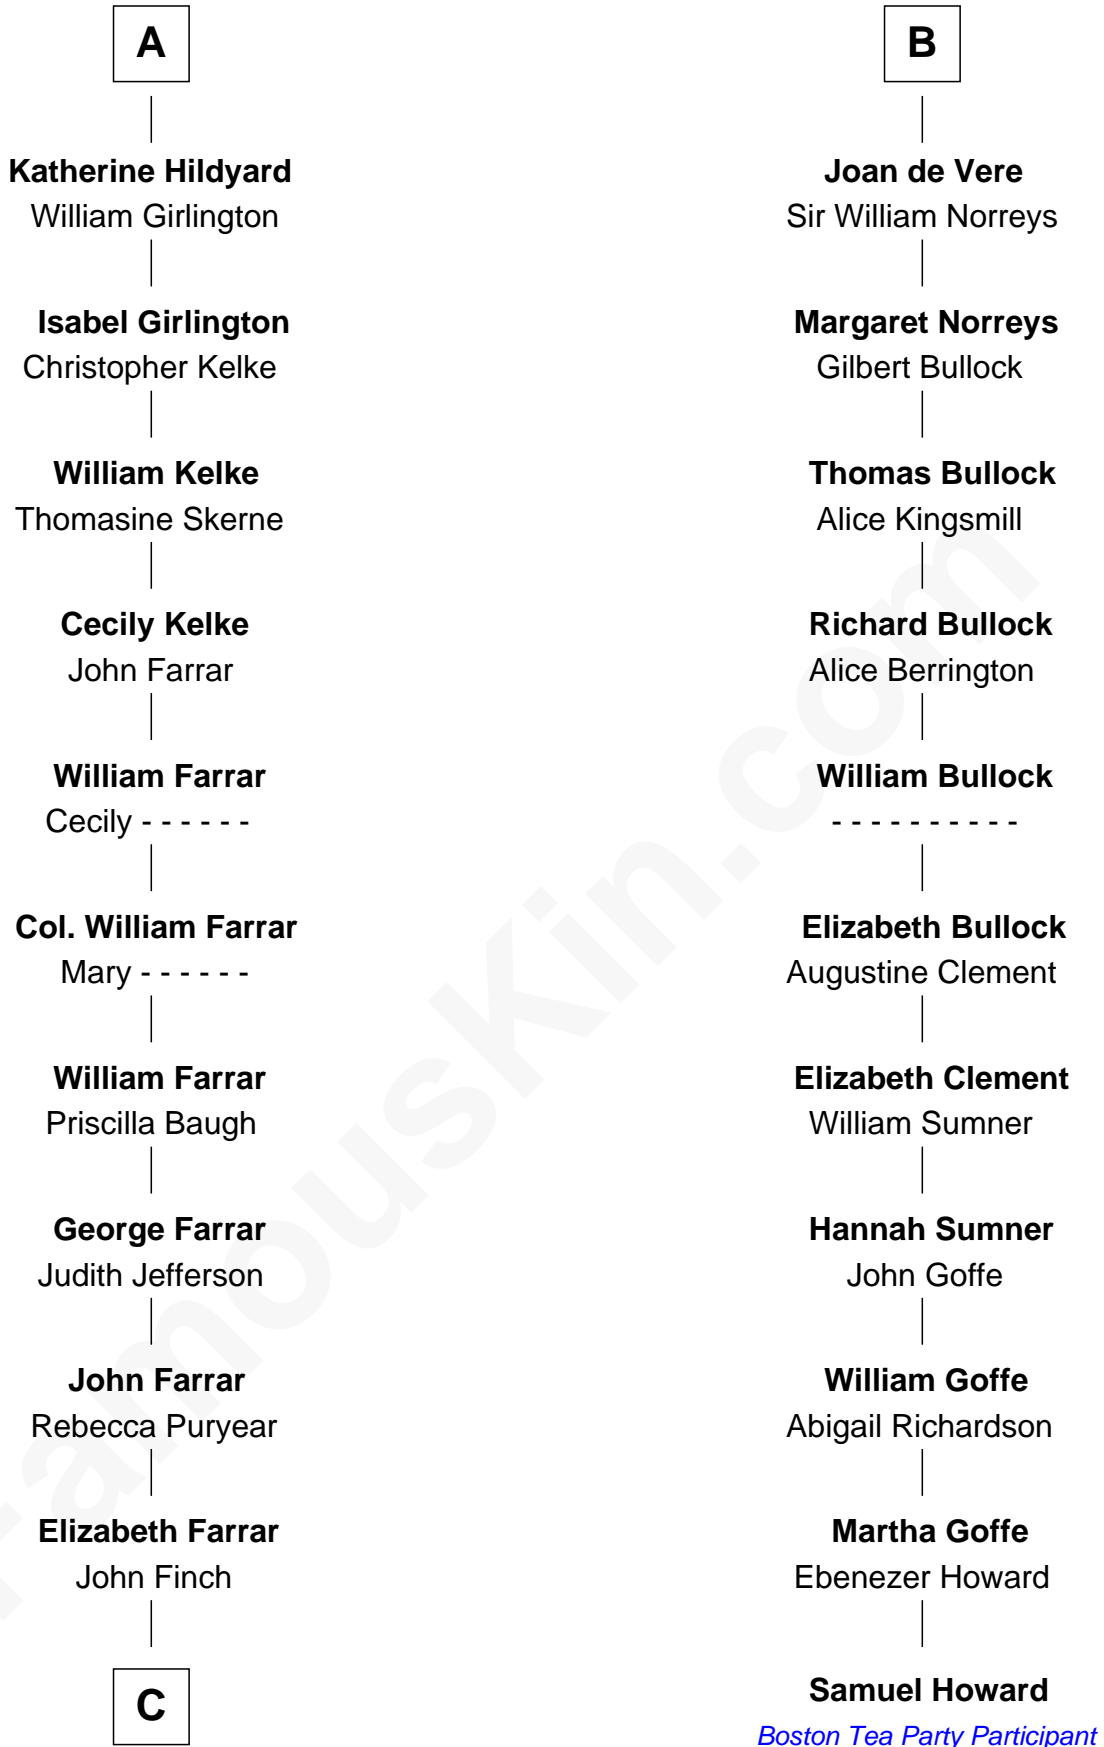

FamousKin.com

Relationship Chart of

Harper Lee

Author of To Kill a Mockingbird

17th cousin 4 times removed of

Samuel Howard

Boston Tea Party Participant

C

John Farrar Finch

Frances Smith

John Robert Finch

Frances Cunningham

James Cunningham Finch

Ellen Rivers Williams

Frances Cunningham Finch

Amasa Coleman Lee