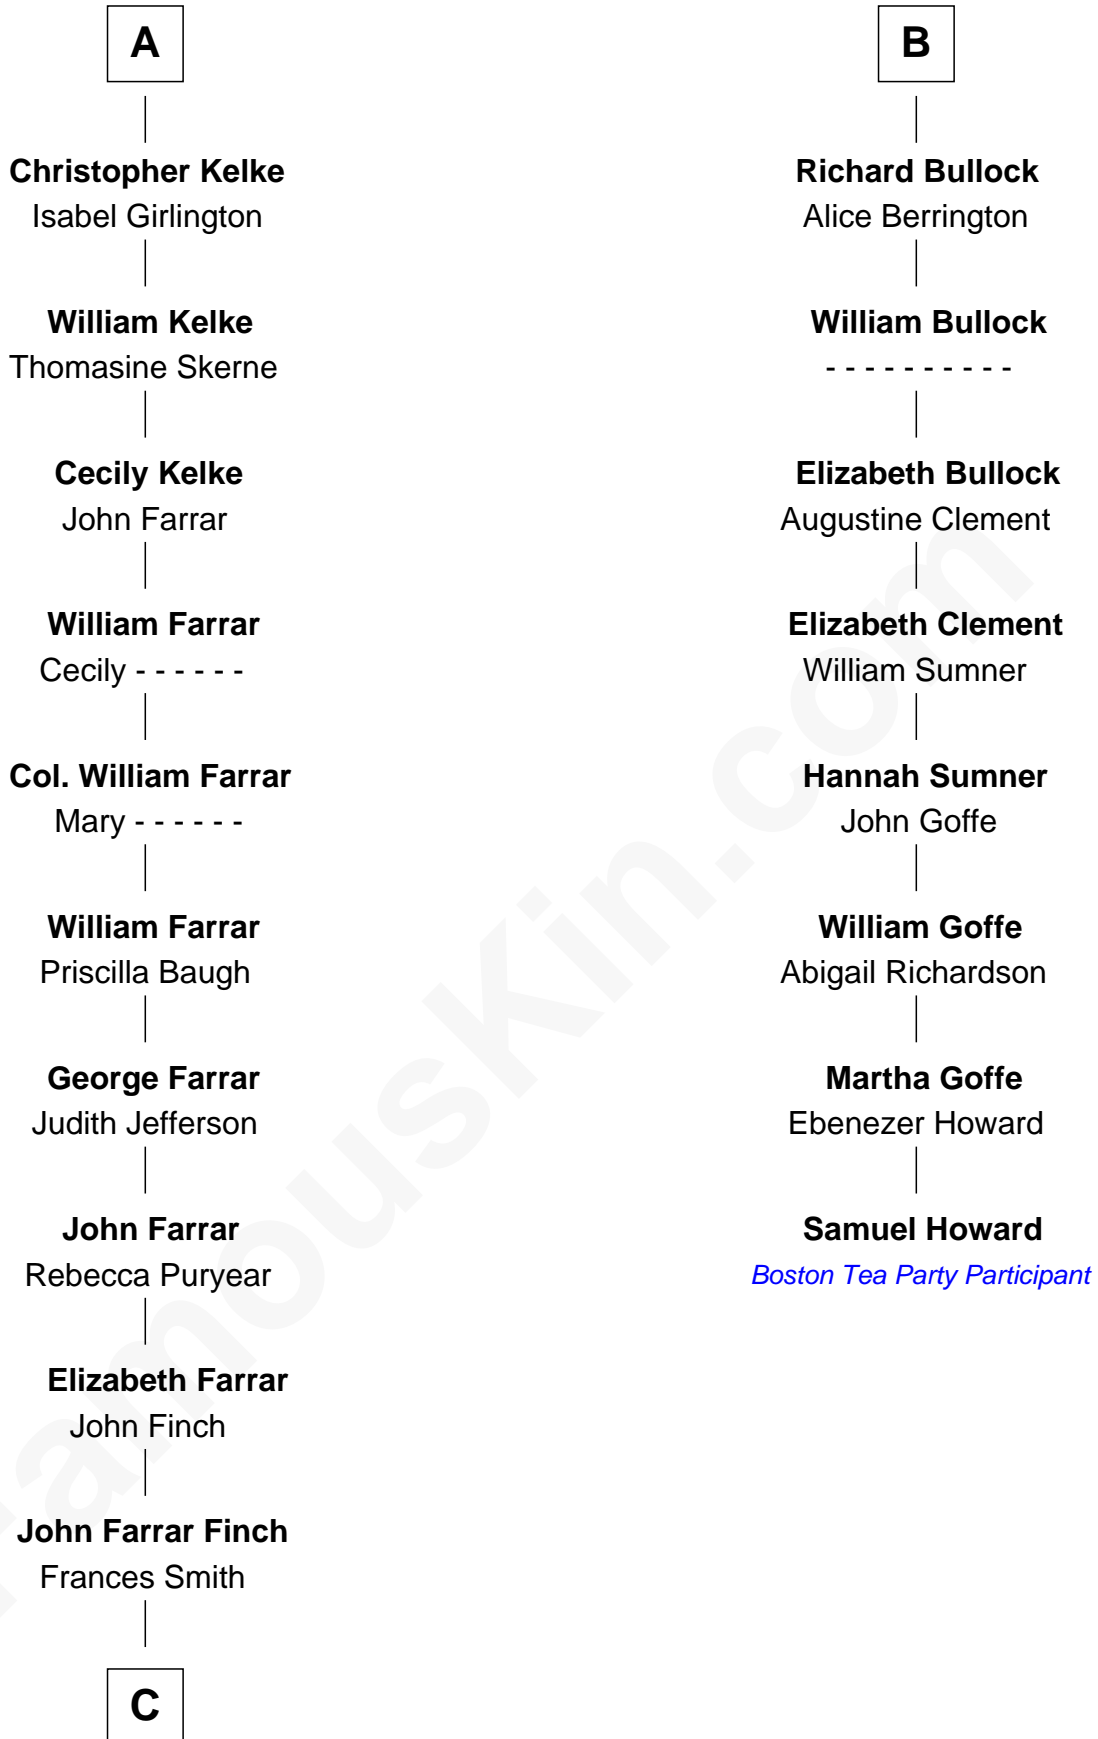

FamousKin.com

Relationship Chart of

Harper Lee

Author of To Kill a Mockingbird

14th cousin 6 times removed of

Samuel Howard

Boston Tea Party Participant

Bartholomew de Badlesmere

Margaret de Clare

C

—
John Robert Finch
Frances Cunningham

—
James Cunningham Finch
Ellen Rivers Williams

—
Frances Cunningham Finch
Amasa Coleman Lee

—
Harper Lee
Author of To Kill a Mockingbird

FamousKin.com