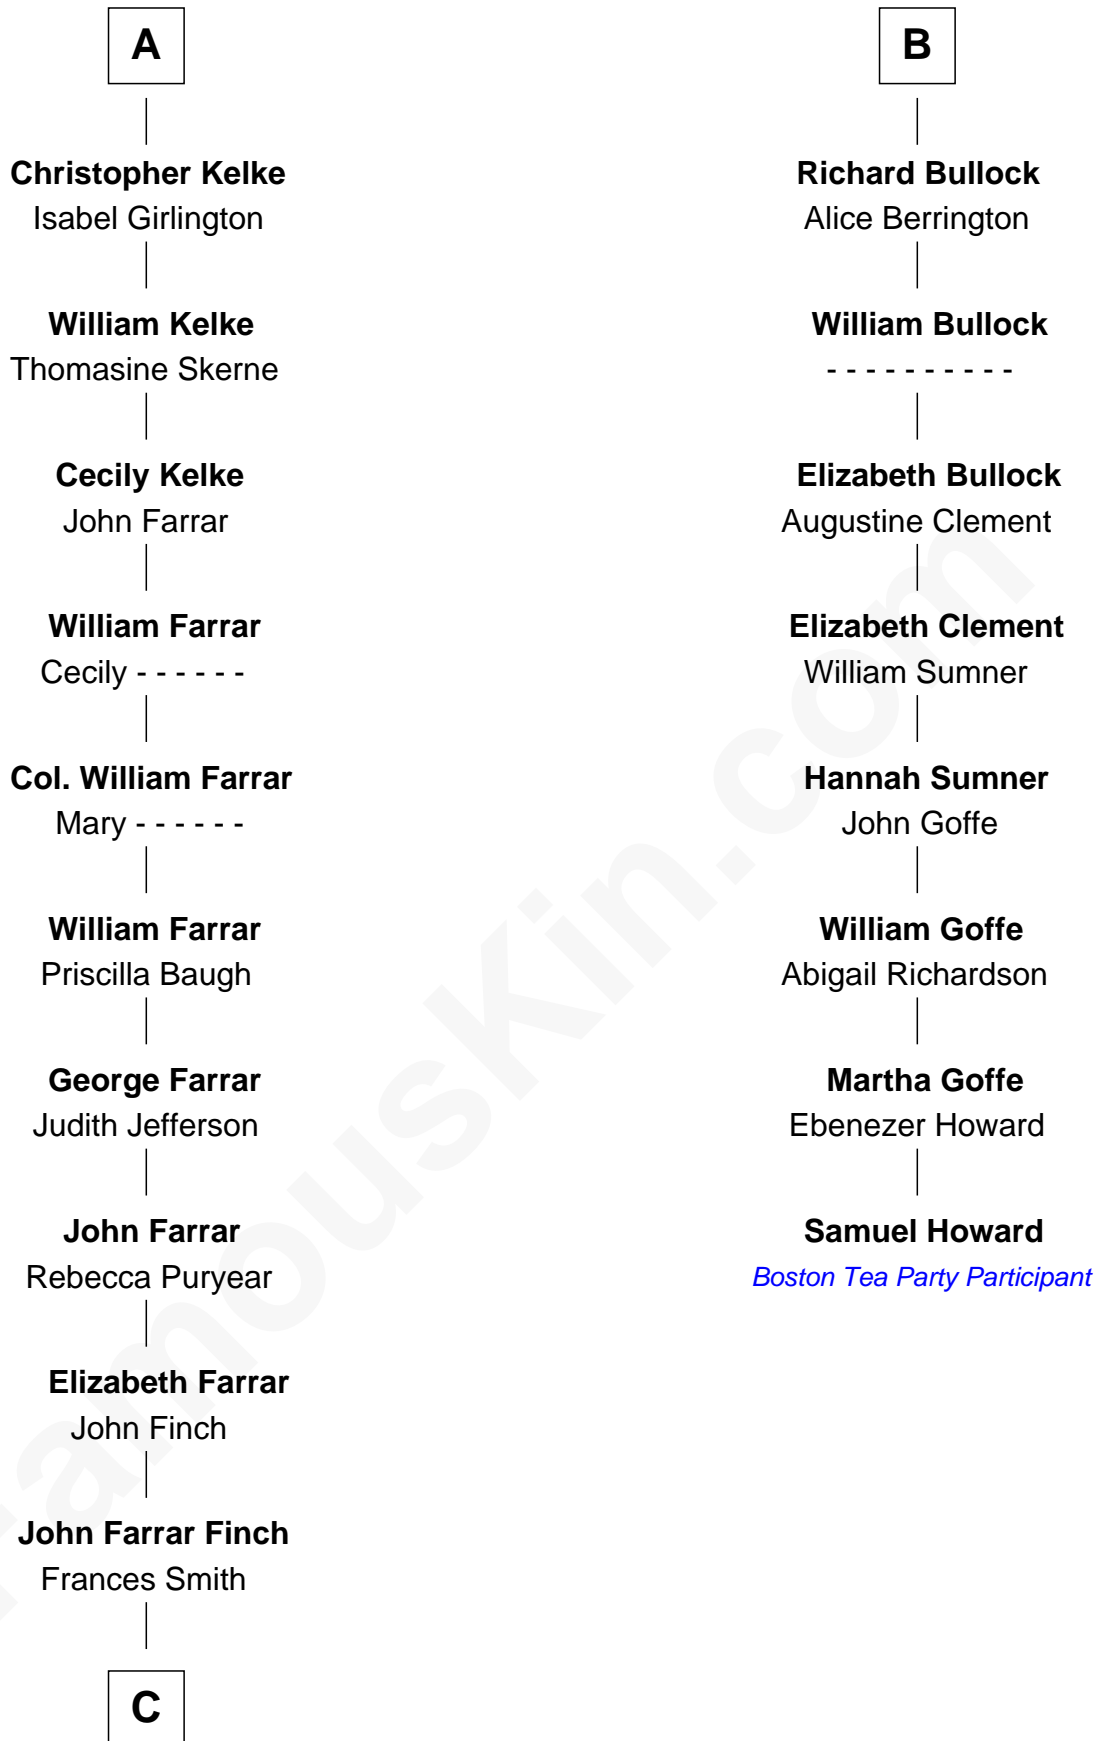

FamousKin.com

Relationship Chart of

Harper Lee

Author of To Kill a Mockingbird

14th cousin 6 times removed of

Samuel Howard

Boston Tea Party Participant

C

—
John Robert Finch
Frances Cunningham

—
James Cunningham Finch
Ellen Rivers Williams

—
Frances Cunningham Finch
Amasa Coleman Lee

—
Harper Lee
Author of To Kill a Mockingbird

FamousKin.com