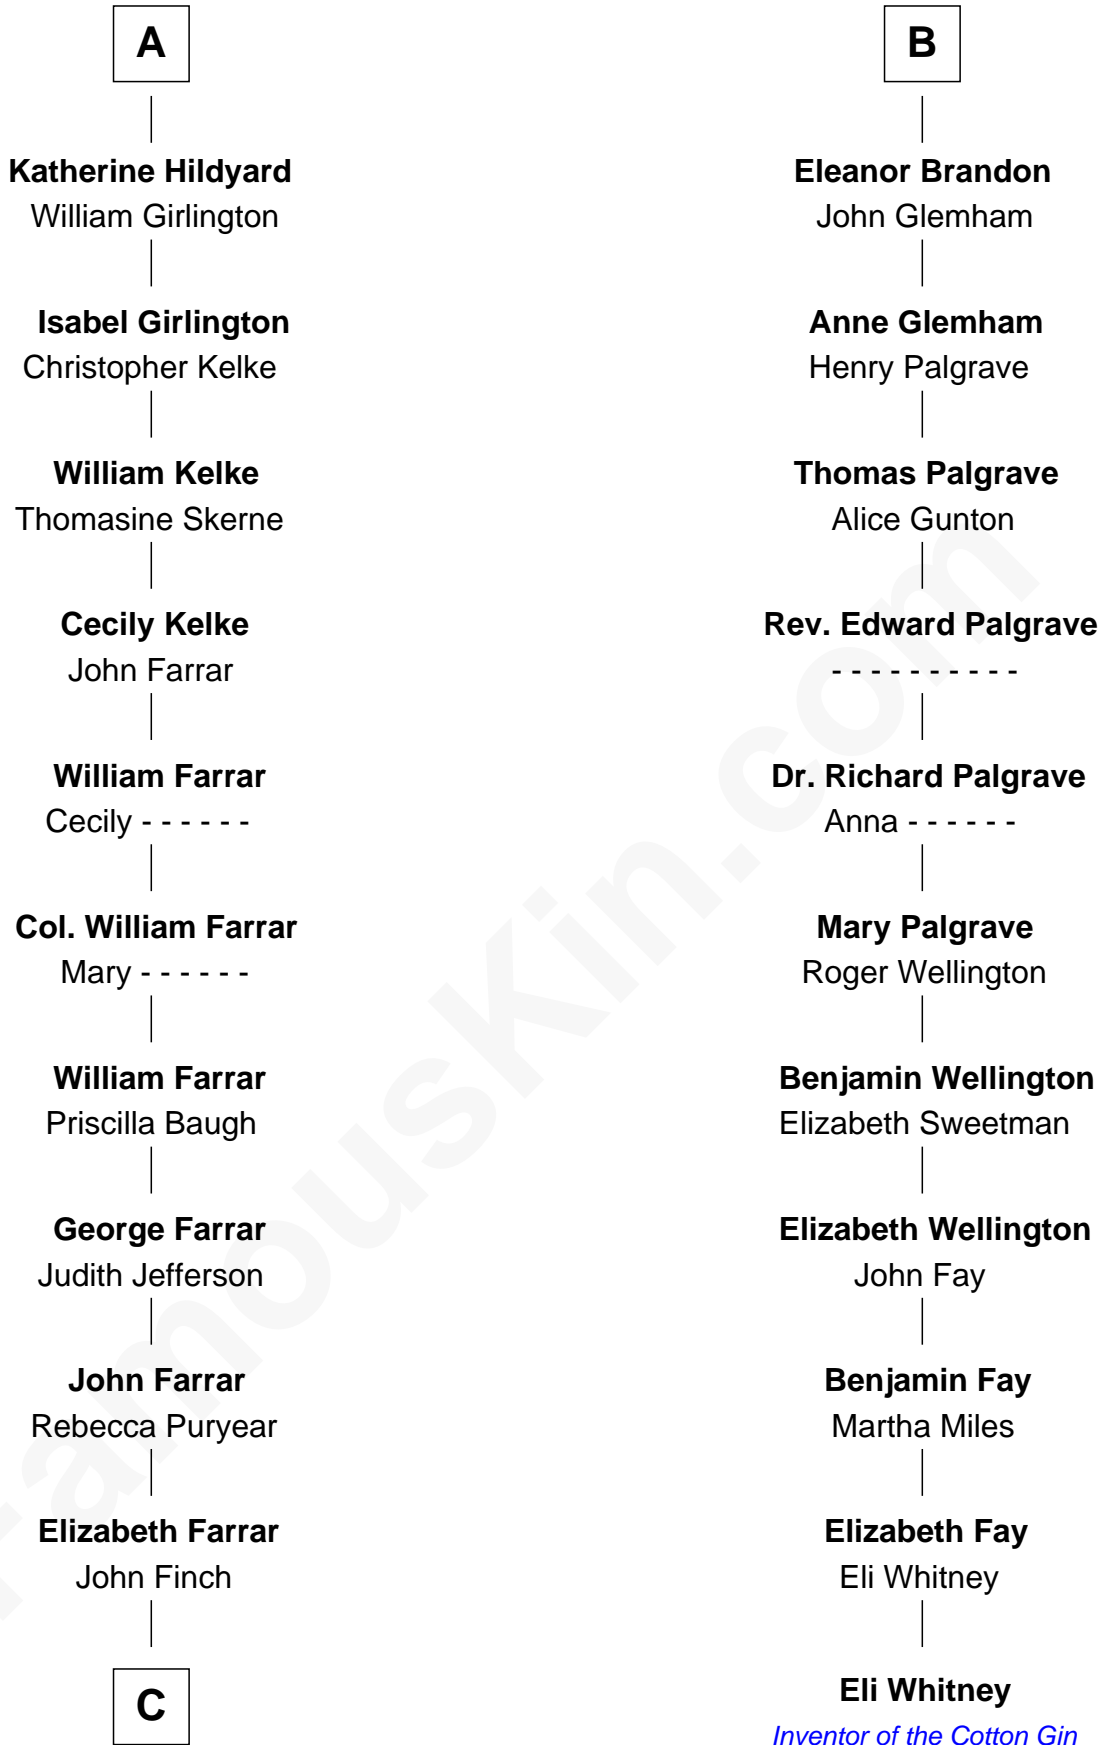

FamousKin.com Relationship Chart of

Harper Lee

Author of To Kill a Mockingbird

17th cousin 4 times removed of

Eli Whitney

Inventor of the Cotton Gin

C

John Farrar Finch

Frances Smith

John Robert Finch

Frances Cunningham

James Cunningham Finch

Ellen Rivers Williams

Frances Cunningham Finch

Amasa Coleman Lee

Harper Lee