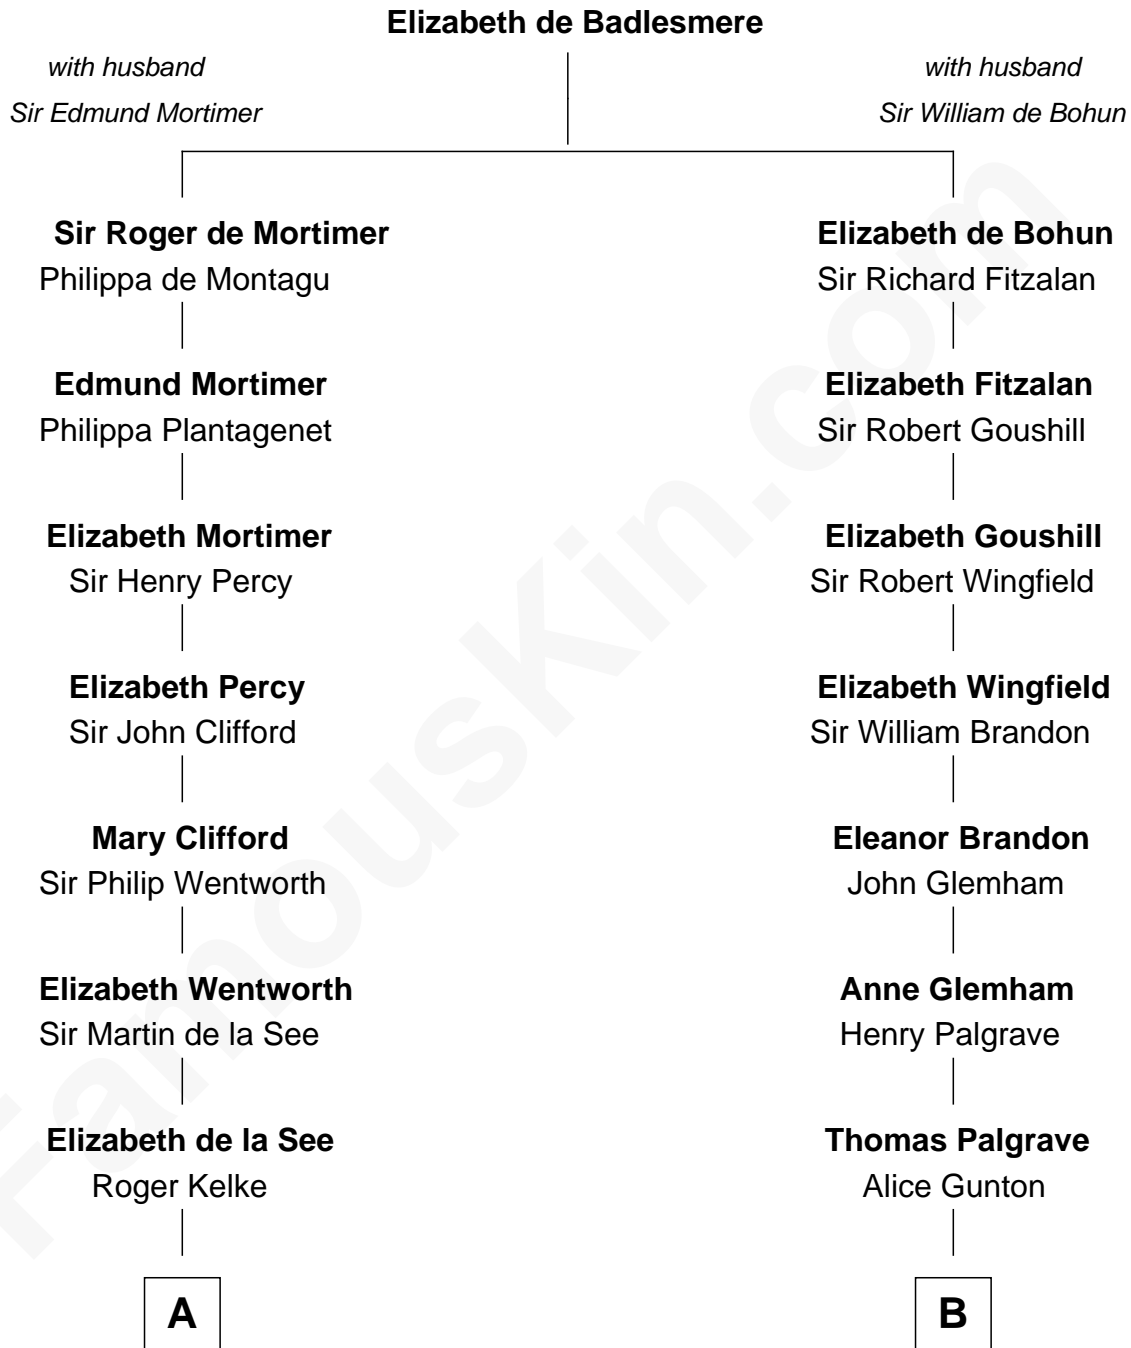

FamousKin.com

Relationship Chart of

Harper Lee

Author of To Kill a Mockingbird

14th cousin 6 times removed of

Eli Whitney

Inventor of the Cotton Gin

C