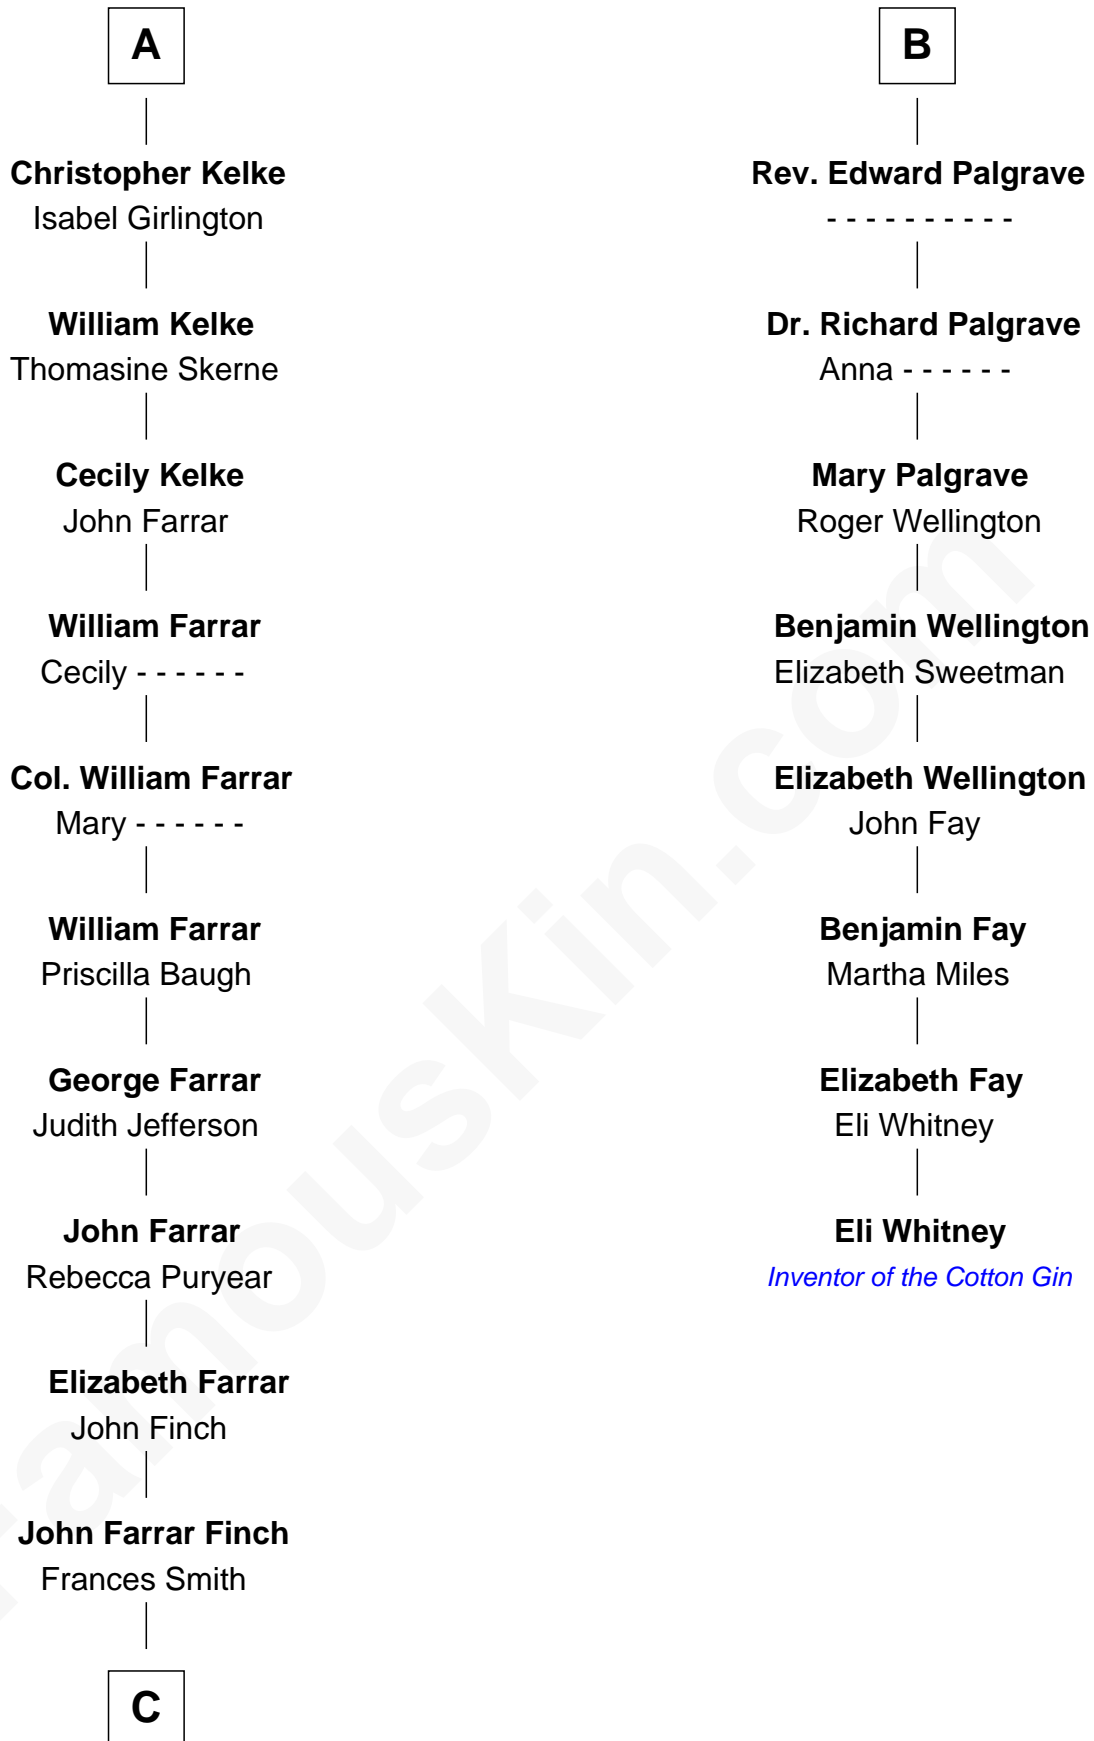

FamousKin.com

Relationship Chart of

Harper Lee

Author of To Kill a Mockingbird

14th cousin 6 times removed of

Eli Whitney

Inventor of the Cotton Gin

C

—
John Robert Finch
Frances Cunningham

—
James Cunningham Finch
Ellen Rivers Williams

—
Frances Cunningham Finch
Amasa Coleman Lee

—
Harper Lee
Author of To Kill a Mockingbird

FamousKin.com