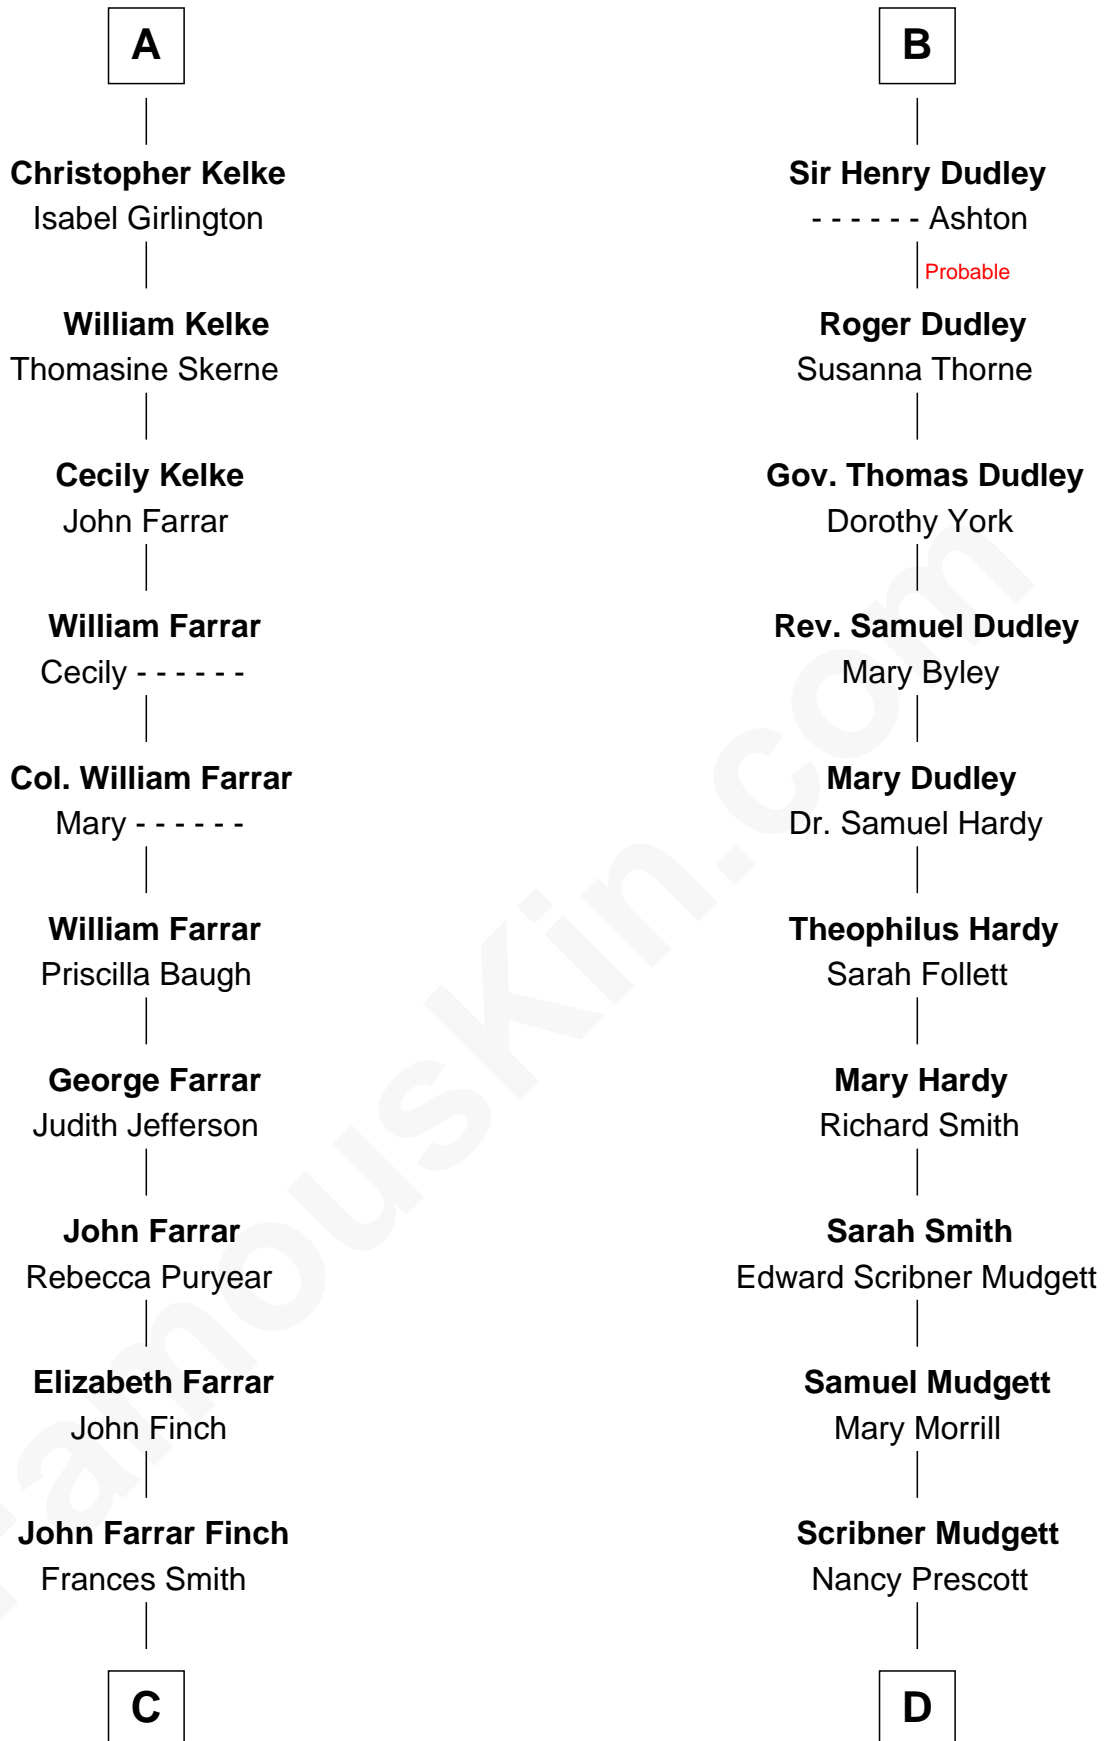

## Relationship Chart of Harper Lee

Author of *To Kill a Mockingbird*

18th cousin 2 times removed of

**Dr. H. H. Holmes**

Serial Killer aka "*Devil in the White City*"

**Henry Plantagenet**  
Maud de Chaworth

**Mary Plantagenet**  
Henry de Percy

**Sir Henry Percy**  
Margaret de Neville

**Sir Henry Percy**  
Elizabeth Mortimer

**Elizabeth Percy**  
Sir John Clifford

**Mary Clifford**  
Sir Philip Wentworth

**Elizabeth Wentworth**  
Sir Martin de la See

**Elizabeth de la See**  
Roger Kelke

**A**

**Eleanor Plantagenet**  
Richard Fitzalan

**Alice Fitzalan**  
Sir Thomas de Holand

**Eleanor Holand**  
Edward Cherleton

**Joyce Cherleton**  
Sir John Tiptoft

**Joyce Tiptoft**  
Sir Edmund Sutton

**Sir Edward Sutton**  
Cecily Willoughby

**Sir John Sutton**  
Cecily Grey

**B**

**C**

**John Robert Finch**  
Frances Cunningham

**James Cunningham Finch**  
Ellen Rivers Williams