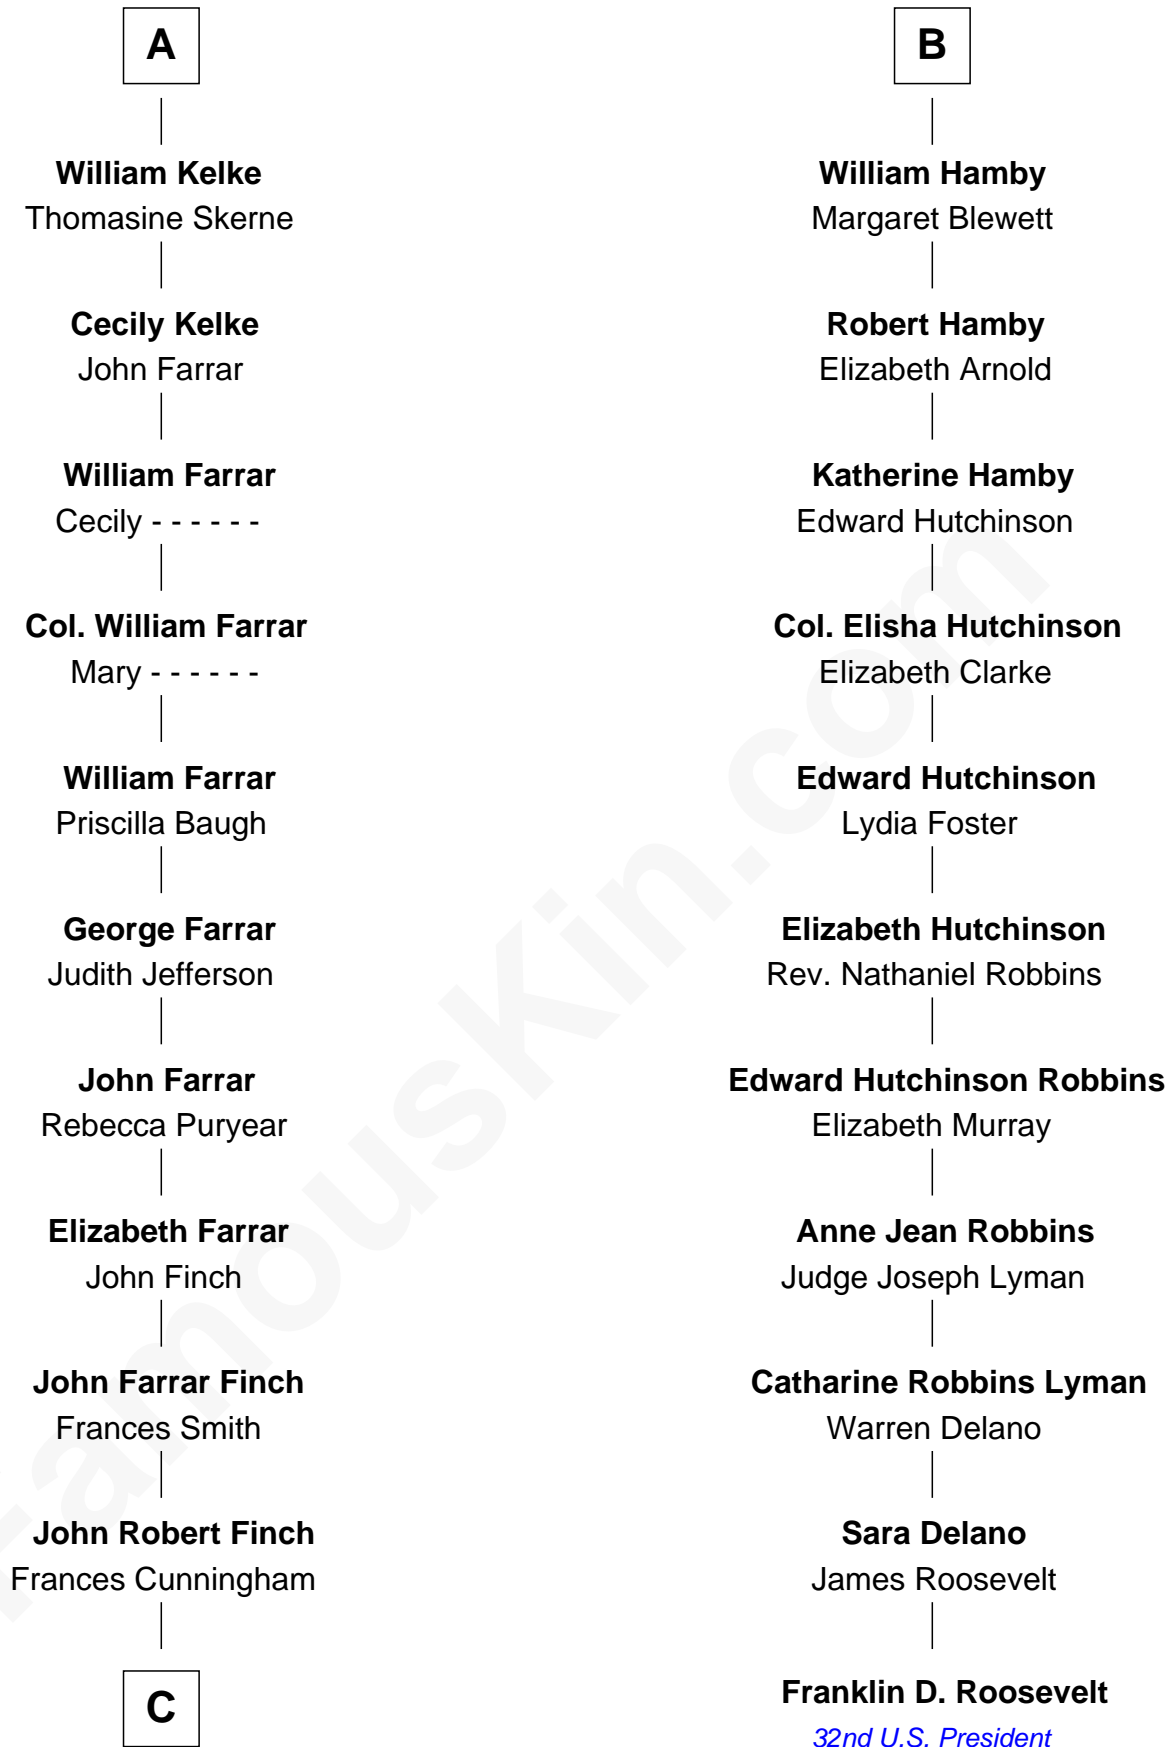

FamousKin.com

Relationship Chart of Harper Lee

Author of To Kill a Mockingbird

17th cousin 2 times removed of

Franklin D. Roosevelt

32nd U.S. President

Sir Philip le Despencer

Joan de Cobham

Sir Philip le Despencer

Elizabeth - - - - -

Sir Philip le Despencer

Elizabeth de Tibetot

Margery Despencer

Sir Roger Wentworth

Sir Philip Wentworth

Mary Clifford

Sir Andrew Luttrell

Sir Andrew Luttrell

Joan Tailboys

Hawise Luttrell

Sir Godfrey Hilton

Sir Godfrey Hilton

Margery Willoughby

Elizabeth Hilton

Richard Thimbleby

Anne Thimbleby

John Booth

Eleanor Booth

Edward Hamby

B

C

James Cunningham Finch