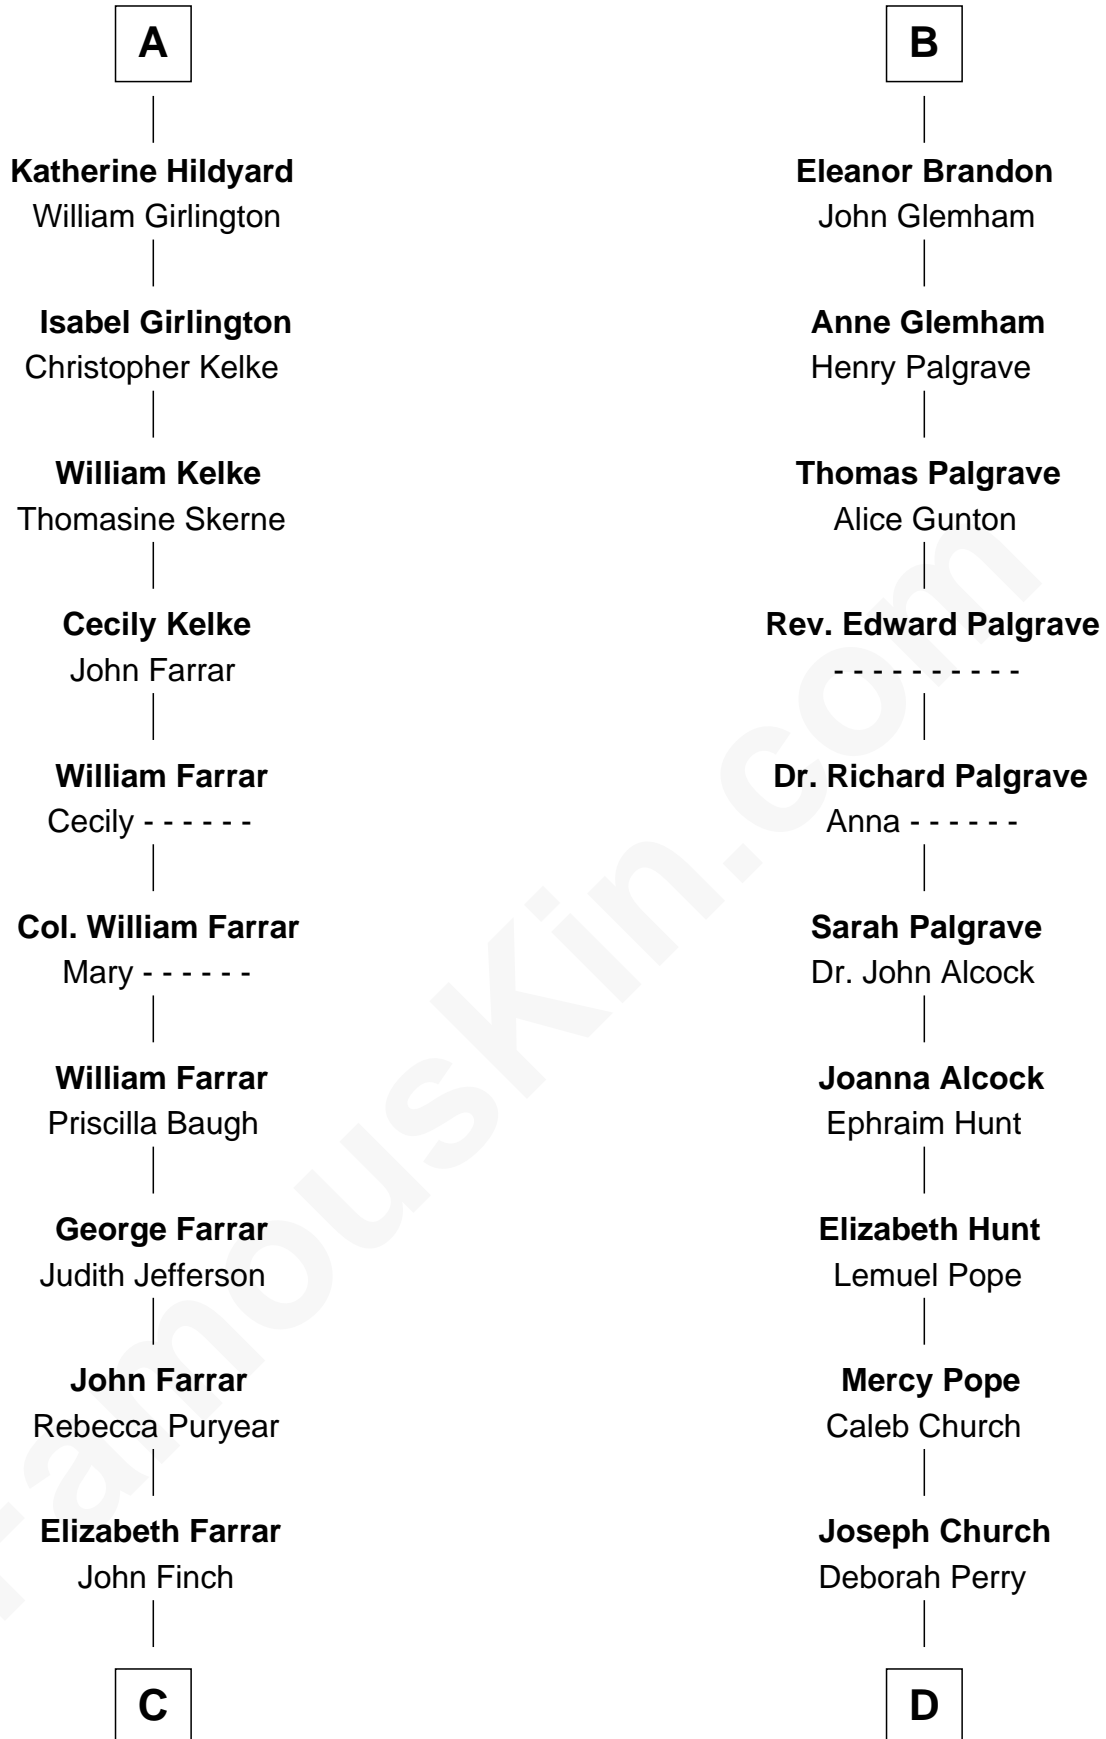

## Relationship Chart of Harper Lee

*Author of To Kill a Mockingbird*

20th cousin 1 time removed of

## Franklin D. Roosevelt

*32nd U.S. President*

**C**

**John Farrar Finch**

Frances Smith

**John Robert Finch**

Frances Cunningham

**James Cunningham Finch**