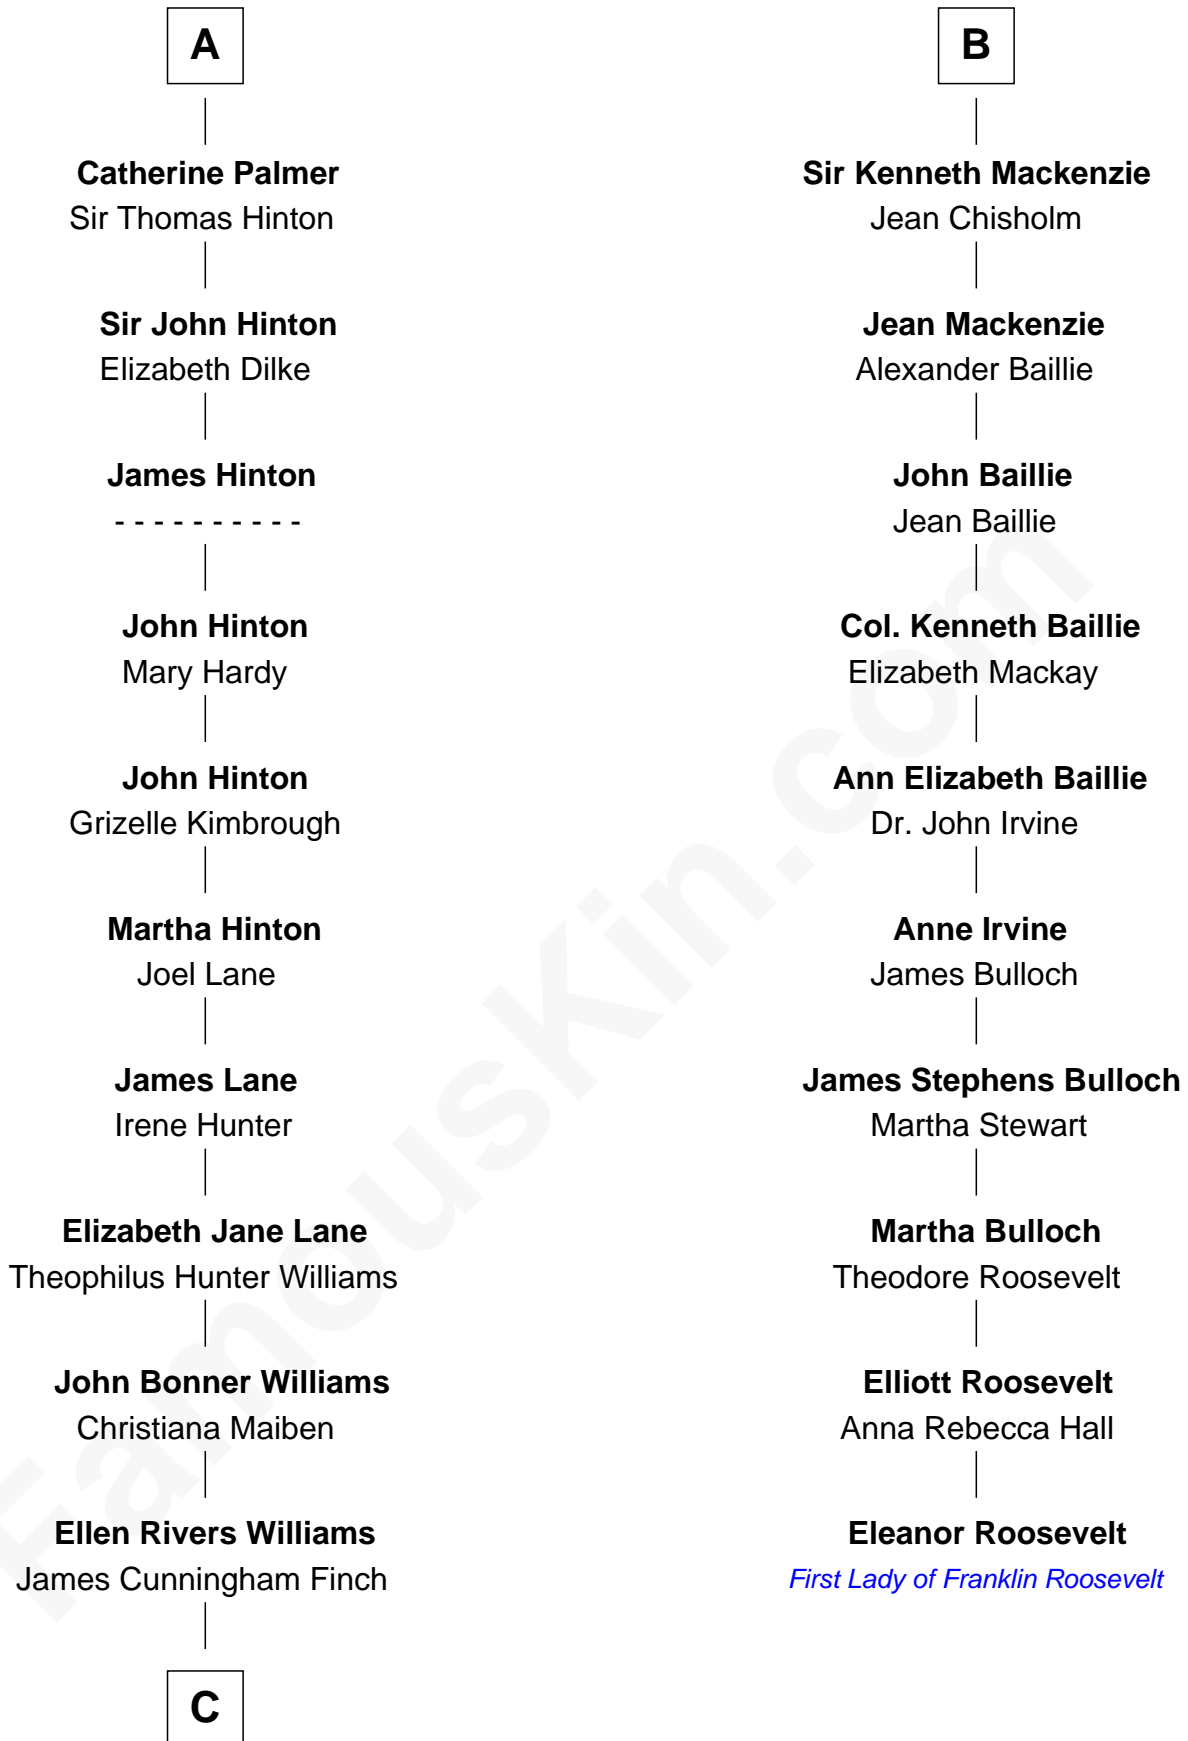

FamousKin.com

Relationship Chart of

Harper Lee

Author of To Kill a Mockingbird

16th cousin 2 times removed of

Eleanor Roosevelt

First Lady of President Franklin D. Roosevelt

C

—
Frances Cunningham Finch

Amasa Coleman Lee

—
Harper Lee

Author of [To Kill a Mockingbird](#)

FamousKin.com