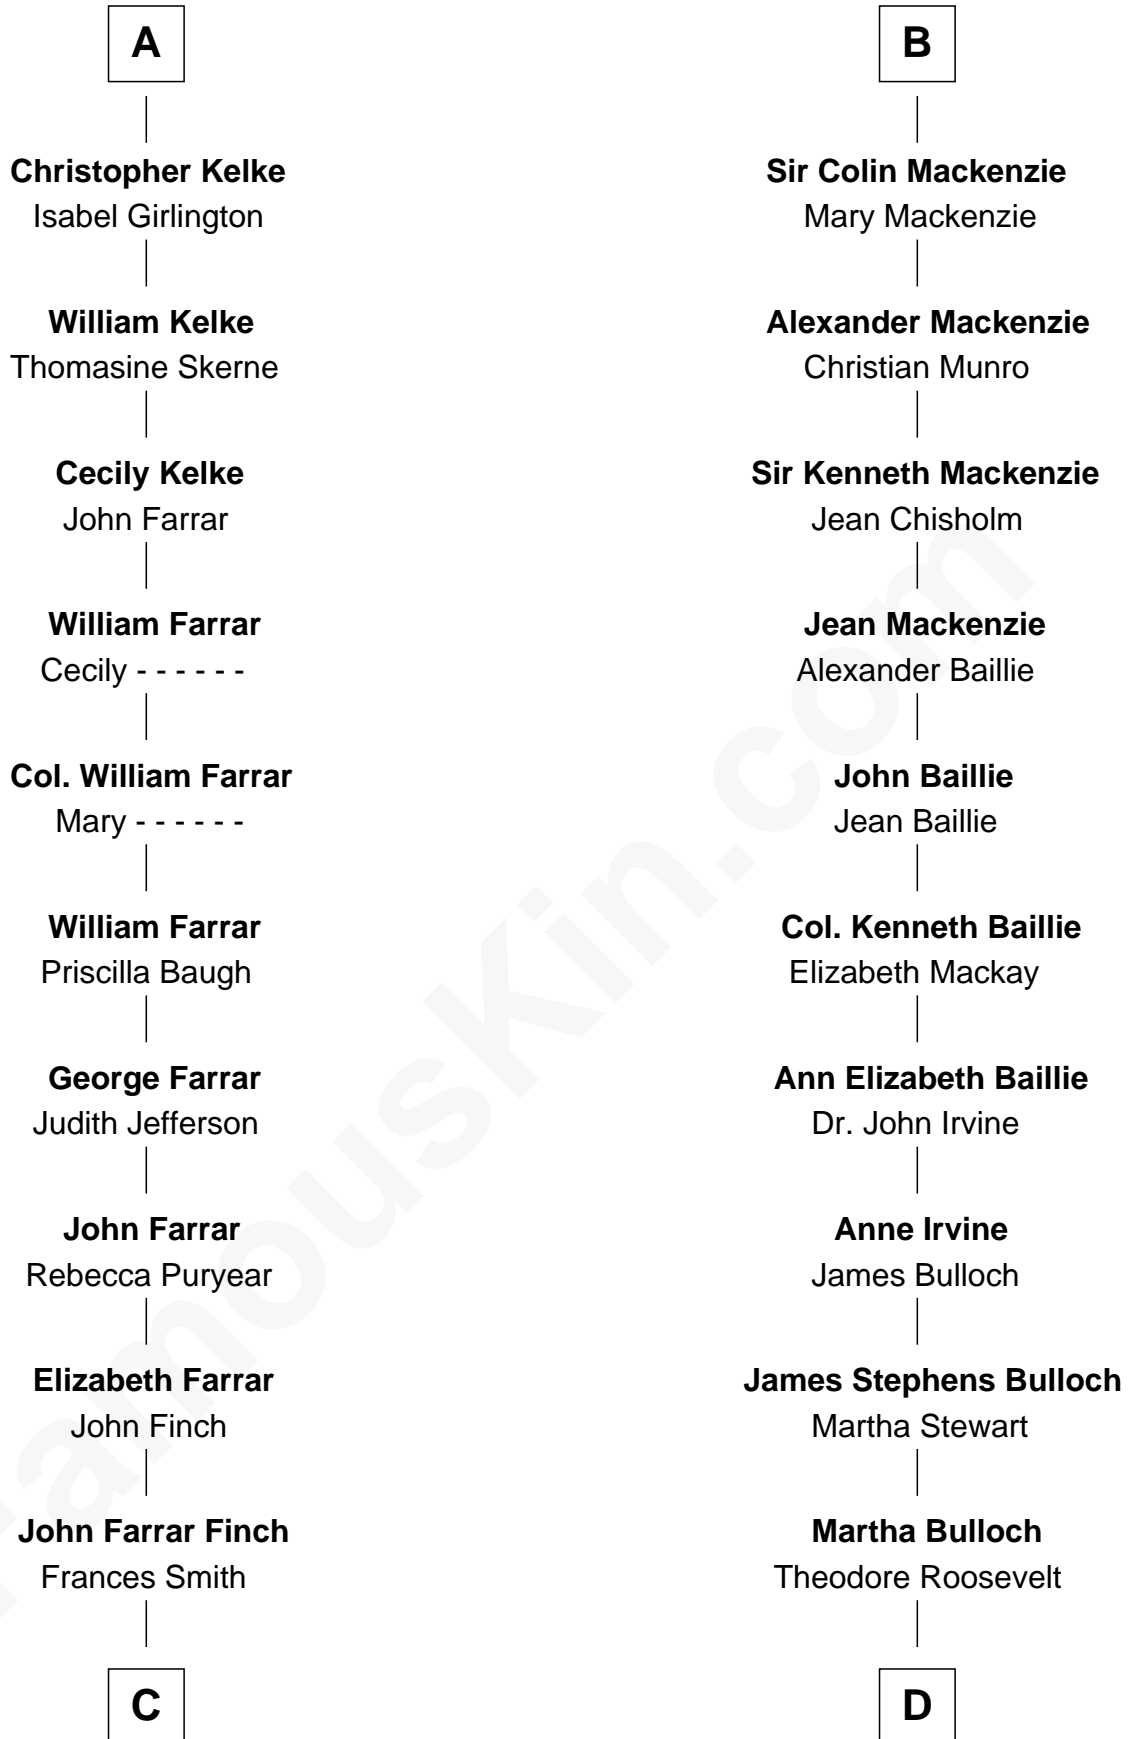

FamousKin.com

Relationship Chart of Harper Lee

Author of To Kill a Mockingbird

18th cousin 2 times removed of

Eleanor Roosevelt

First Lady of President Franklin D. Roosevelt

C

John Robert Finch
Frances Cunningham

James Cunningham Finch
Ellen Rivers Williams

Frances Cunningham Finch
Amasa Coleman Lee

Harper Lee
Author of To Kill a Mockingbird

D

Elliott Roosevelt
Anna Rebecca Hall

Eleanor Roosevelt
First Lady of Franklin Roosevelt