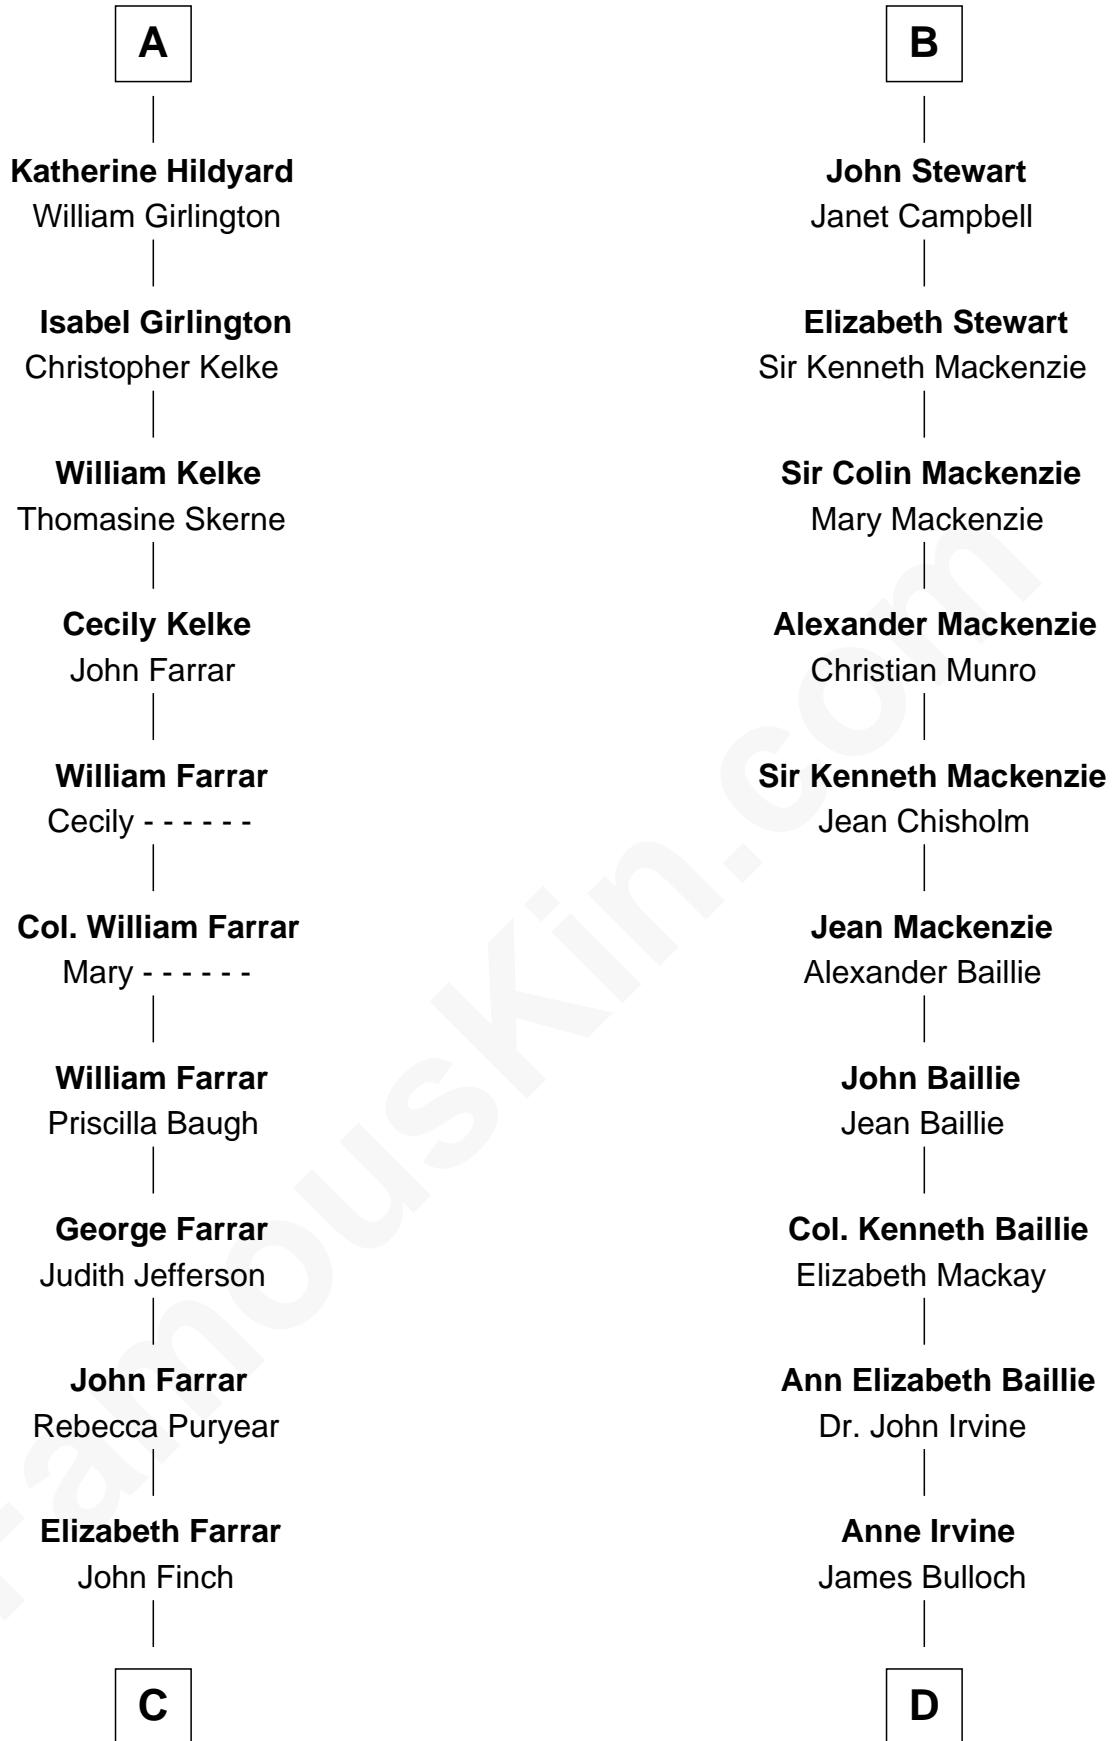

FamousKin.com

Relationship Chart of Harper Lee

Author of To Kill a Mockingbird

20th cousin 1 time removed of

Eleanor Roosevelt

First Lady of President Franklin D. Roosevelt

C

John Farrar Finch
Frances Smith

John Robert Finch
Frances Cunningham

James Cunningham Finch
Ellen Rivers Williams

Frances Cunningham Finch
Amasa Coleman Lee

Harper Lee
Author of To Kill a Mockingbird

D

James Stephens Bulloch
Martha Stewart

Martha Bulloch
Theodore Roosevelt

Elliott Roosevelt
Anna Rebecca Hall

Eleanor Roosevelt
First Lady of Franklin Roosevelt

FamousKin.com