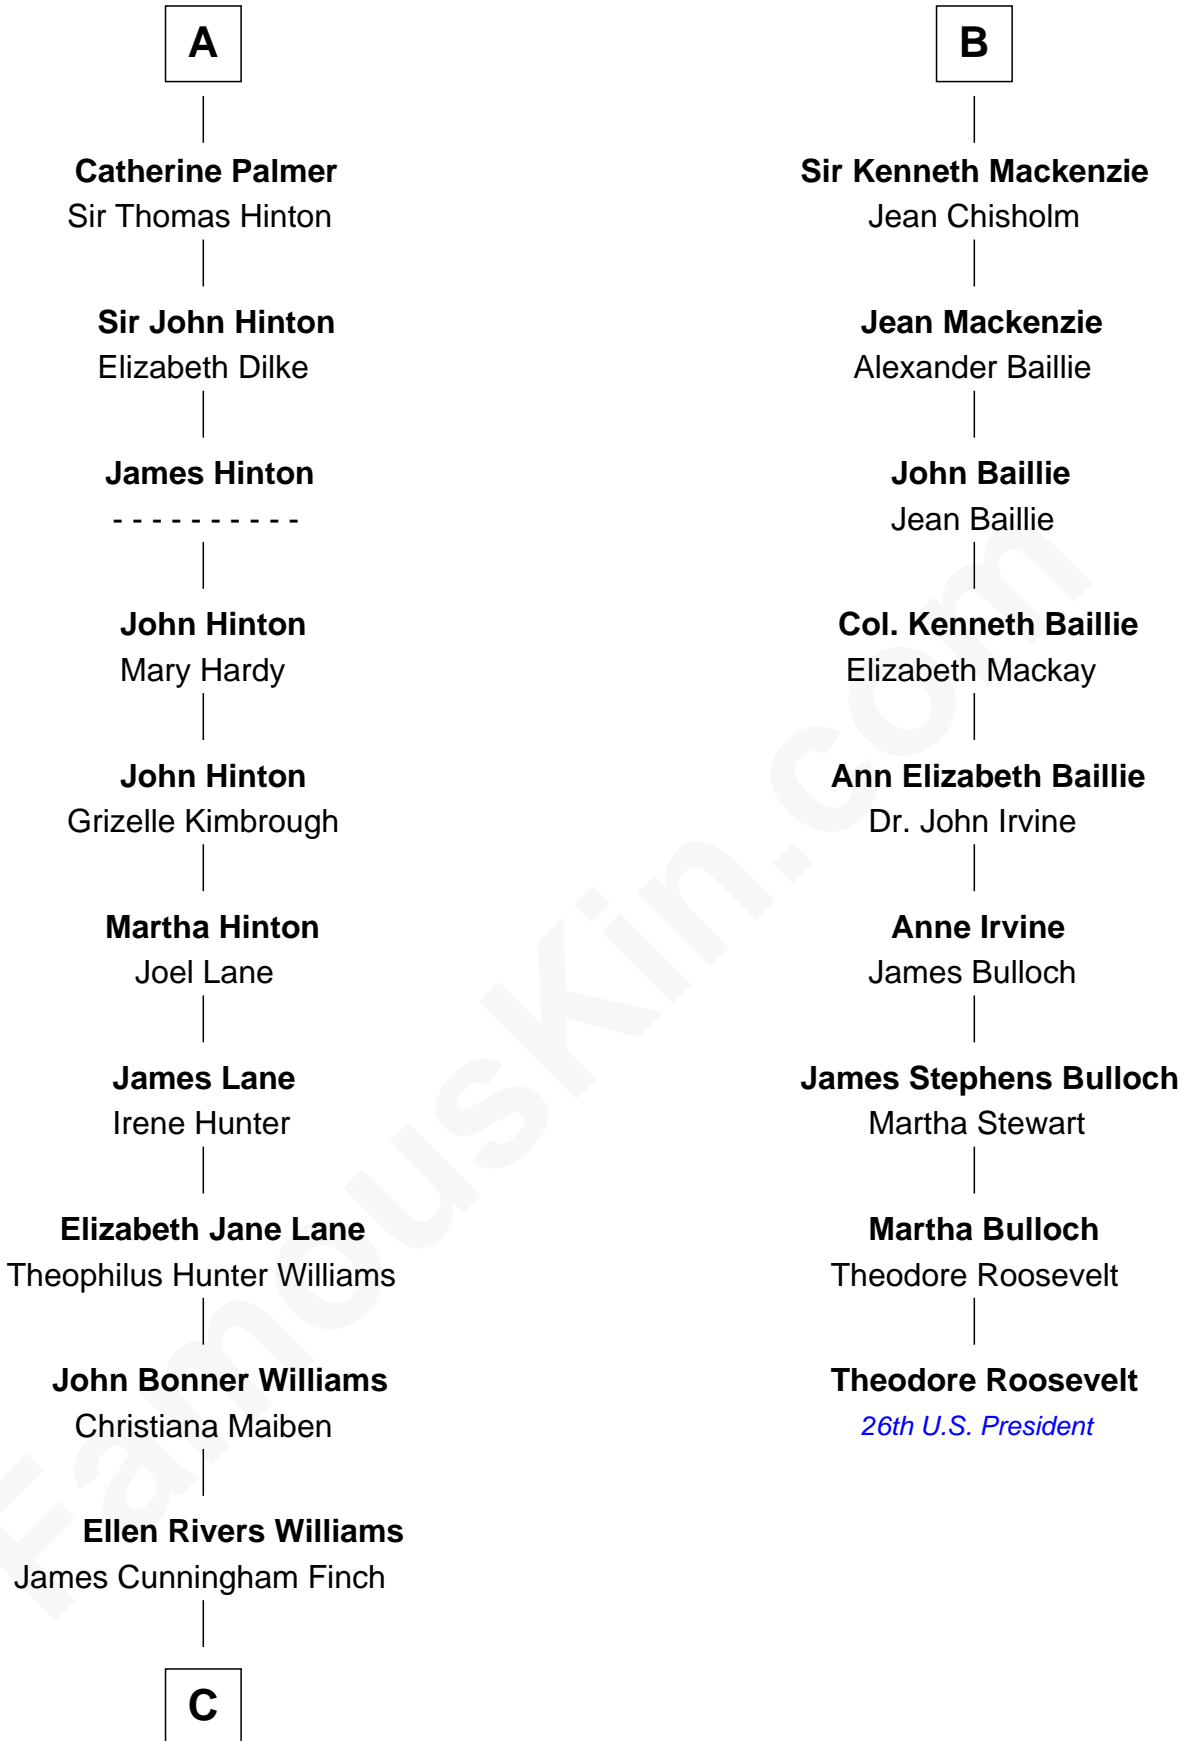

FamousKin.com

Relationship Chart of Harper Lee

Author of To Kill a Mockingbird

15th cousin 3 times removed of

Theodore Roosevelt

26th U.S. President

C

—
Frances Cunningham Finch

Amasa Coleman Lee

—
Harper Lee

Author of [To Kill a Mockingbird](#)

FamousKin.com