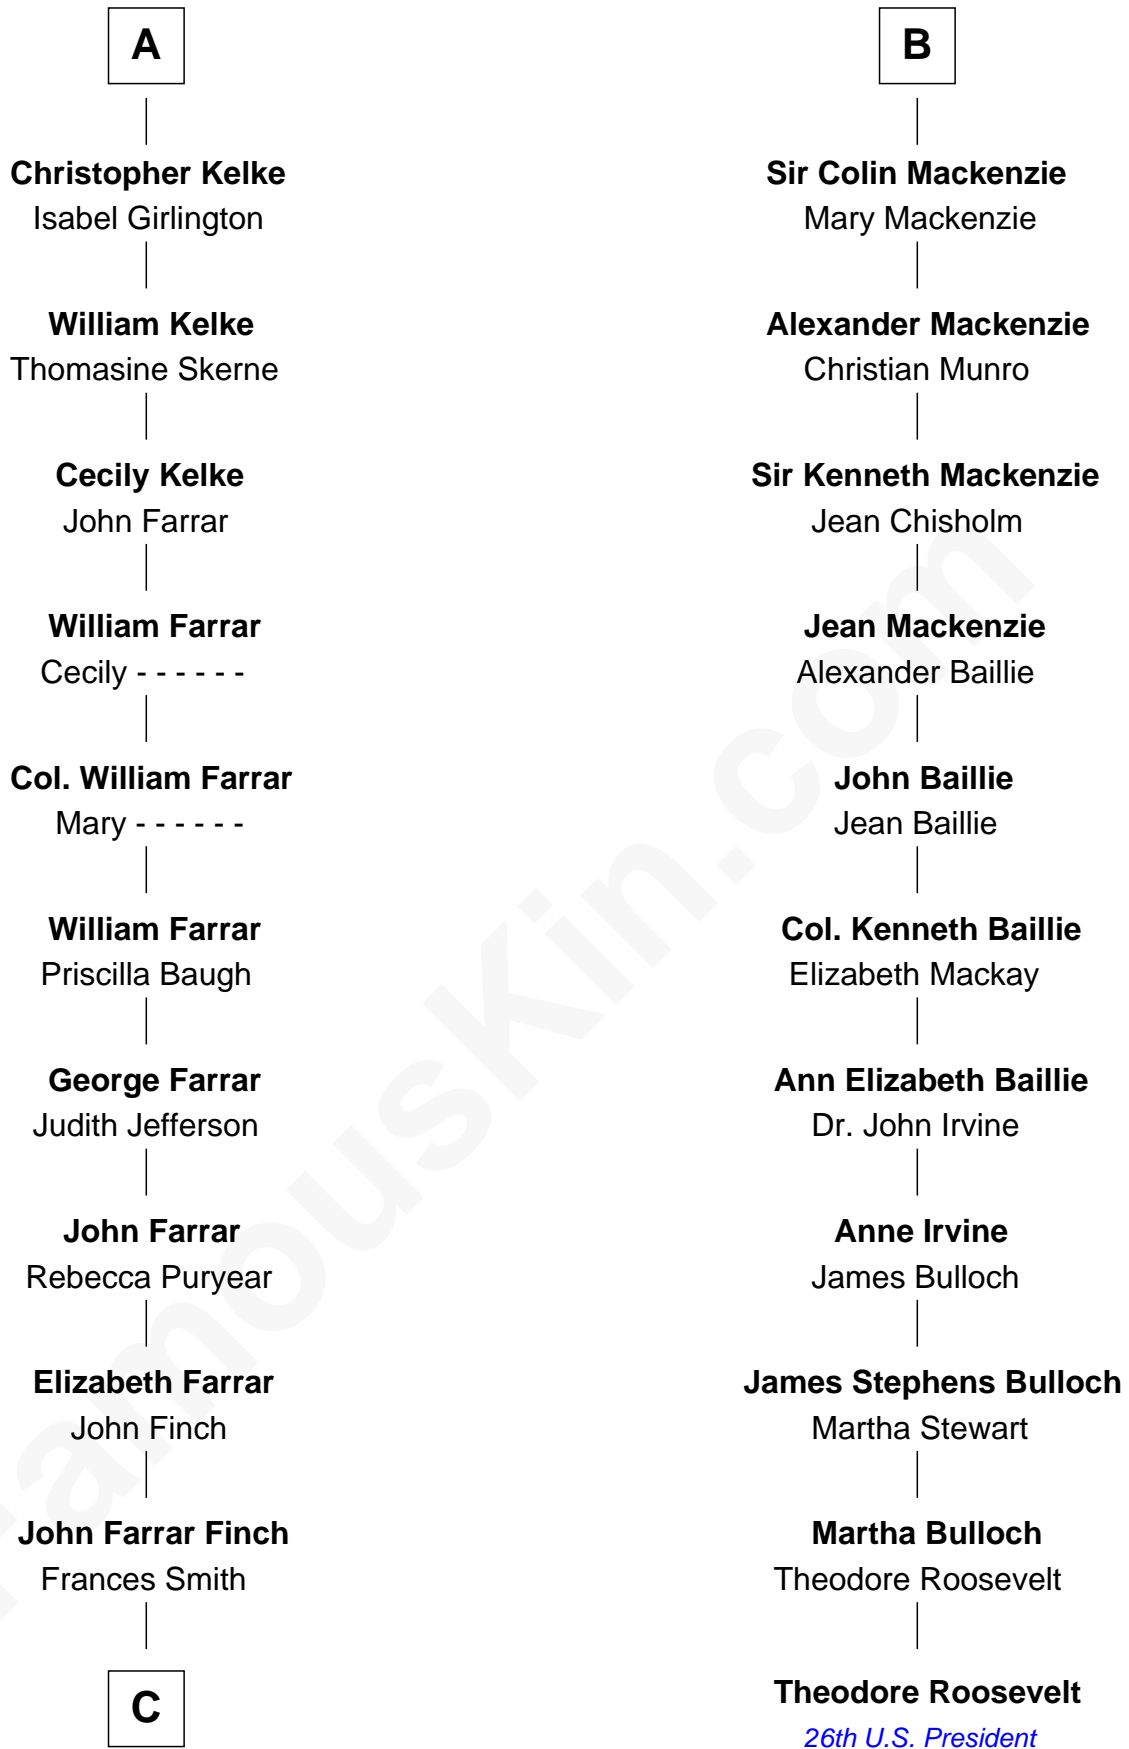

FamousKin.com

Relationship Chart of

Harper Lee

Author of To Kill a Mockingbird

17th cousin 3 times removed of

Theodore Roosevelt

26th U.S. President

Henry Plantagenet

Eleanor Plantagenet

Richard Fitzalan

Alice Fitzalan

Sir Thomas de Holand

Margaret de Holand

Sir John Beaufort

Joan Beaufort

Sir James Stewart

John Stewart

Eleanor Sinclair

John Stewart

Janet Campbell

Elizabeth Stewart

Sir Kenneth Mackenzie

B

C