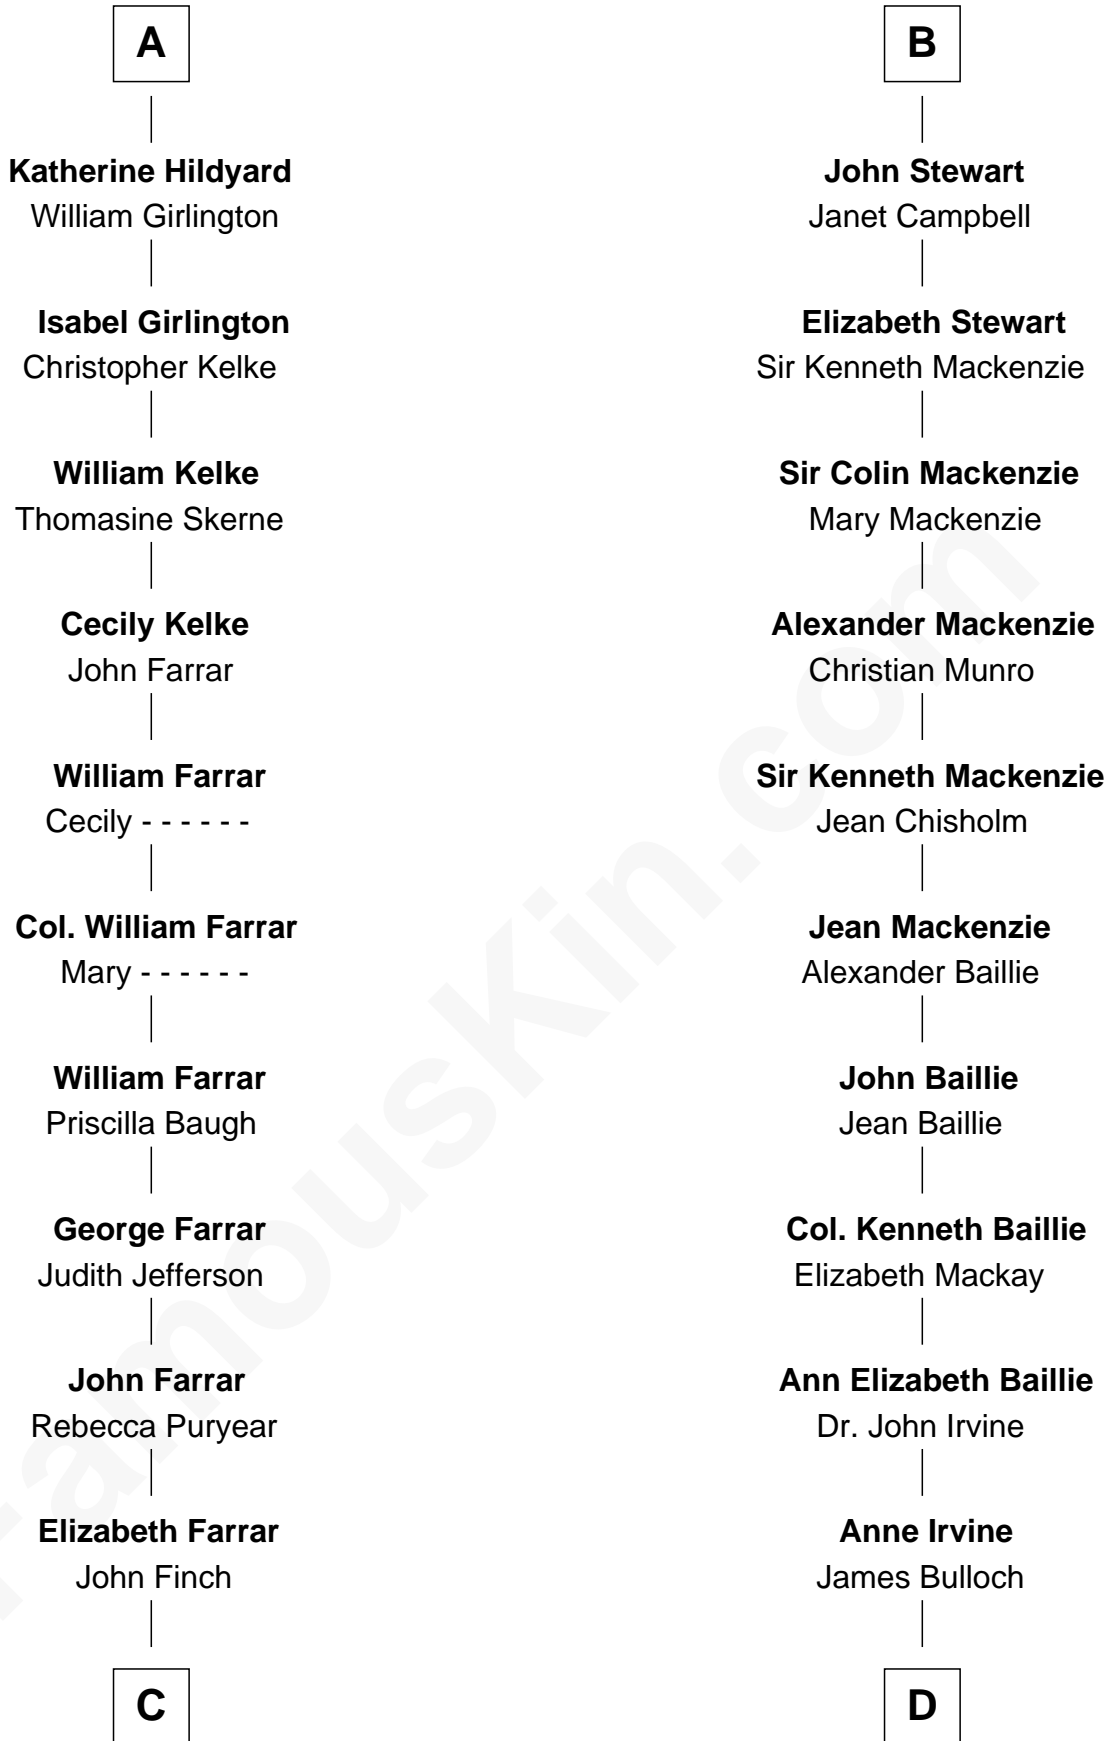

## Relationship Chart of

### Harper Lee

*Author of To Kill a Mockingbird*

19th cousin 2 times removed of

**Theodore Roosevelt**  
*26th U.S. President*

**C**

**John Farrar Finch**

Frances Smith

**John Robert Finch**

**James Stephens Bulloch**

Martha Stewart

**Martha Bulloch**

Theodore Roosevelt

**Theodore Roosevelt**

*26th U.S. President*

FamousKin.com