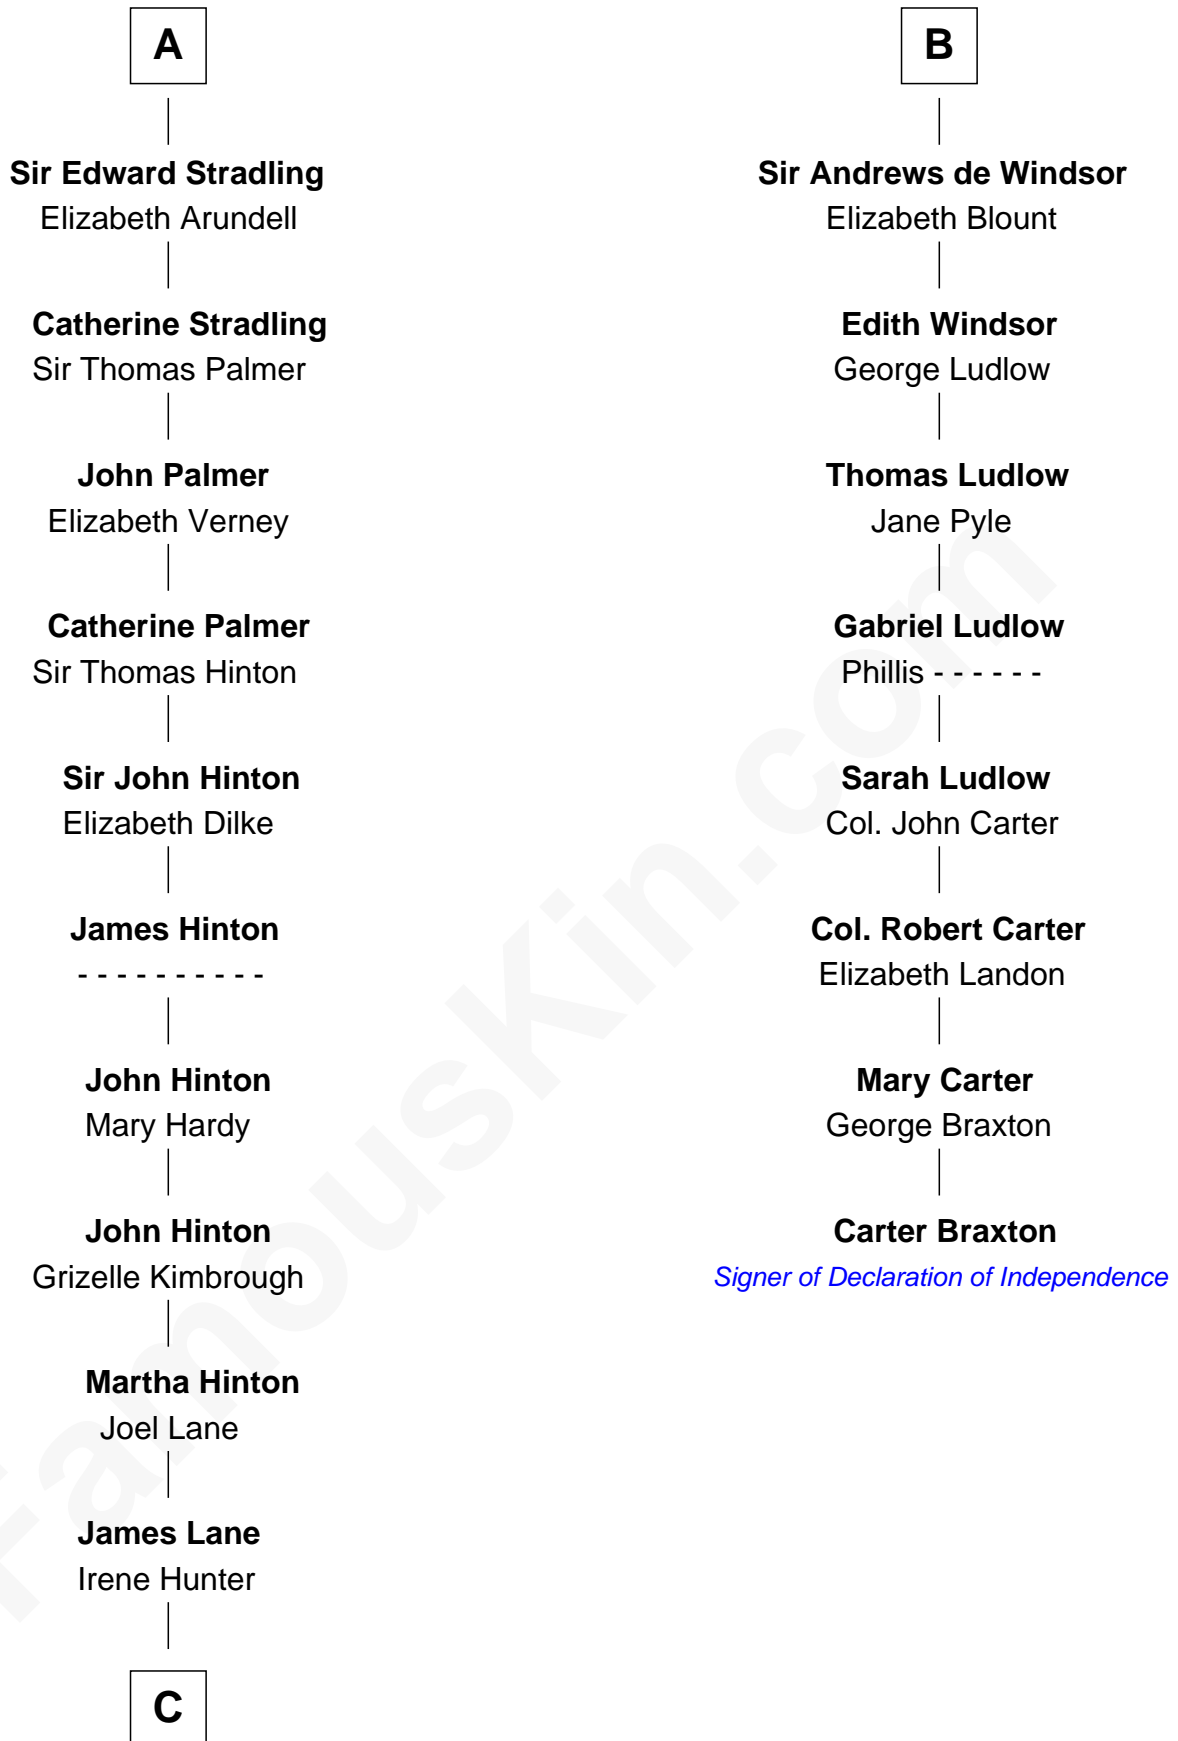

## Relationship Chart of Harper Lee

*Author of To Kill a Mockingbird*

14th cousin 7 times removed of

**Carter Braxton**

*Signer of the Declaration of Independence*

**C**

—  
**Elizabeth Jane Lane**  
Theophilus Hunter Williams