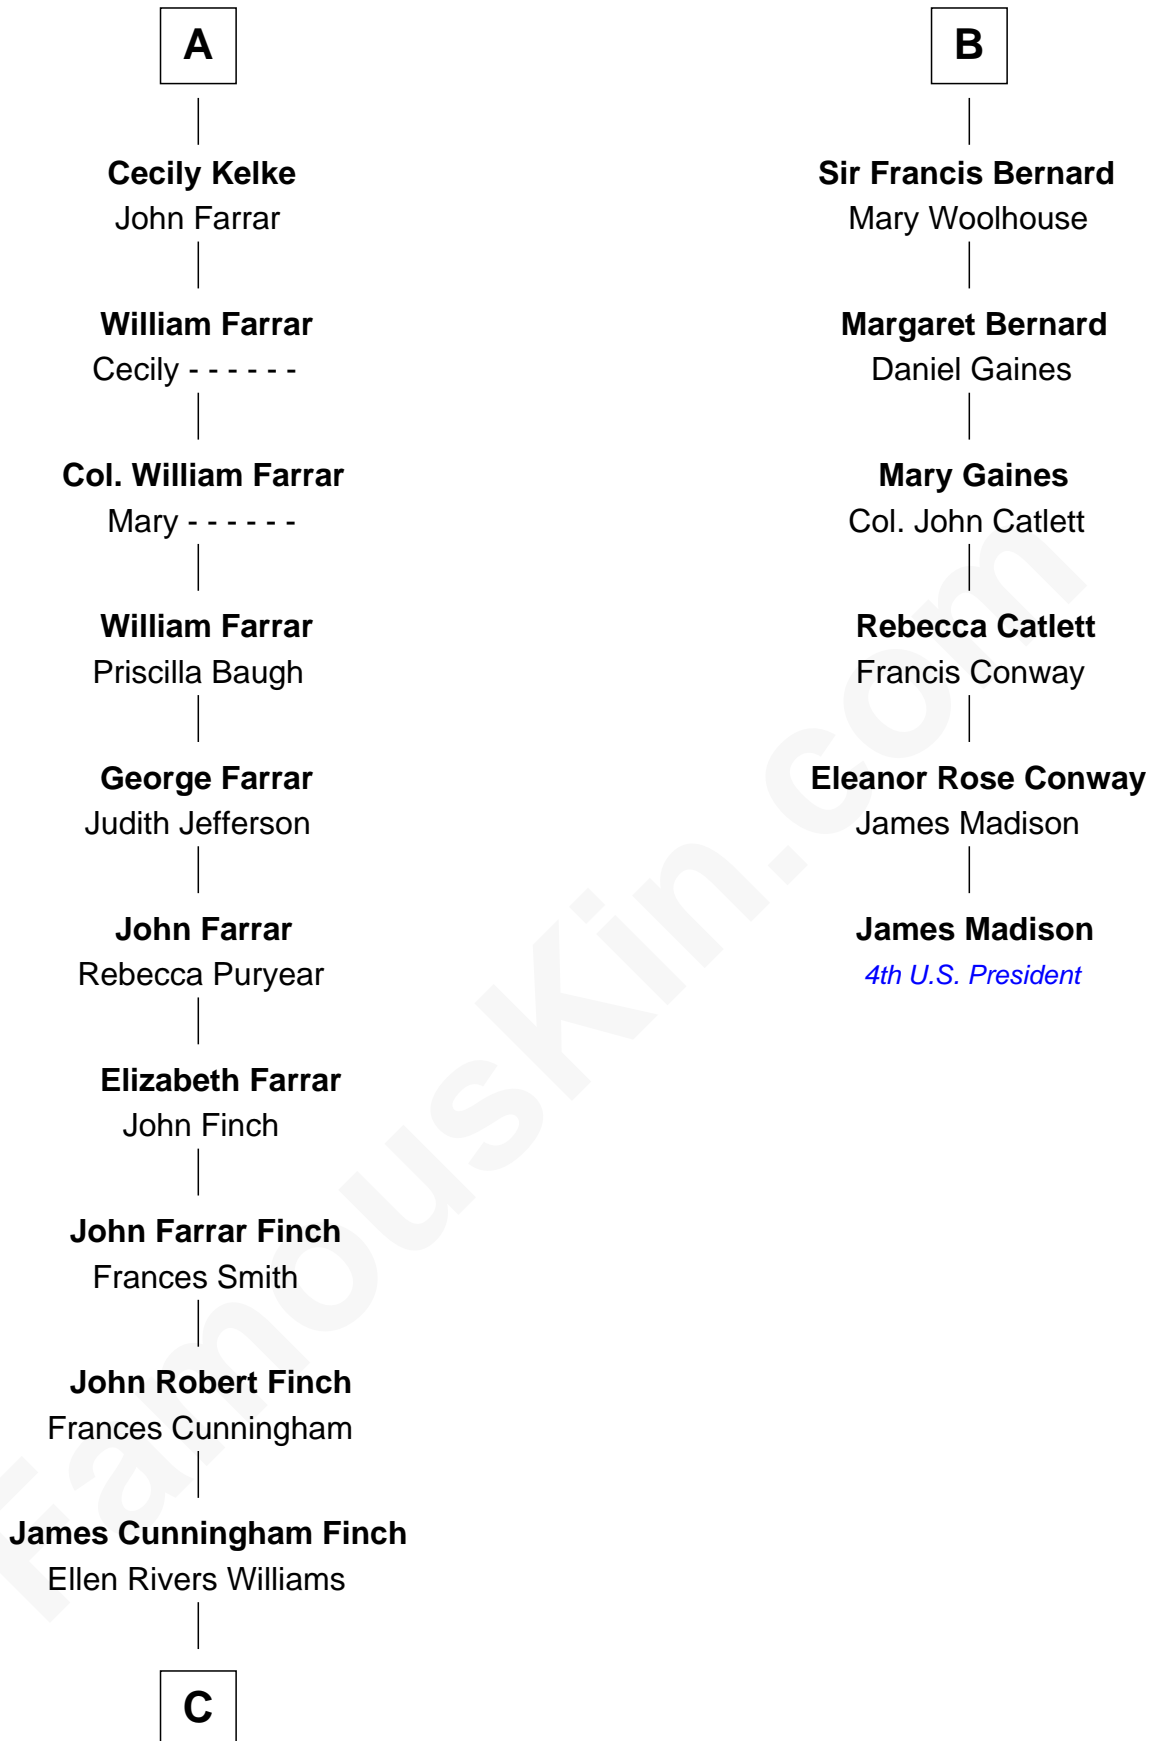

FamousKin.com

Relationship Chart of

Harper Lee

Author of To Kill a Mockingbird

12th cousin 6 times removed of

James Madison

4th U.S. President

Sir Hugh de Stafford
Philippa de Beauchamp

Katherine de Stafford

Michael de la Pole

Isabel de la Pole

Thomas Morley

Anne Morley

Sir John Hastings

Elizabeth Hastings

Sir Robert Hildyard

Katherine Hildyard

William Girlington

Isabel Girlington

Christopher Kelke

William Kelke

Thomasine Skerne

A

Margaret de Stafford

Margaret Daundelyn

John Bernard

Cecily Muscote

Francis Bernard

Alice Hazlewood

B

C

—
Frances Cunningham Finch