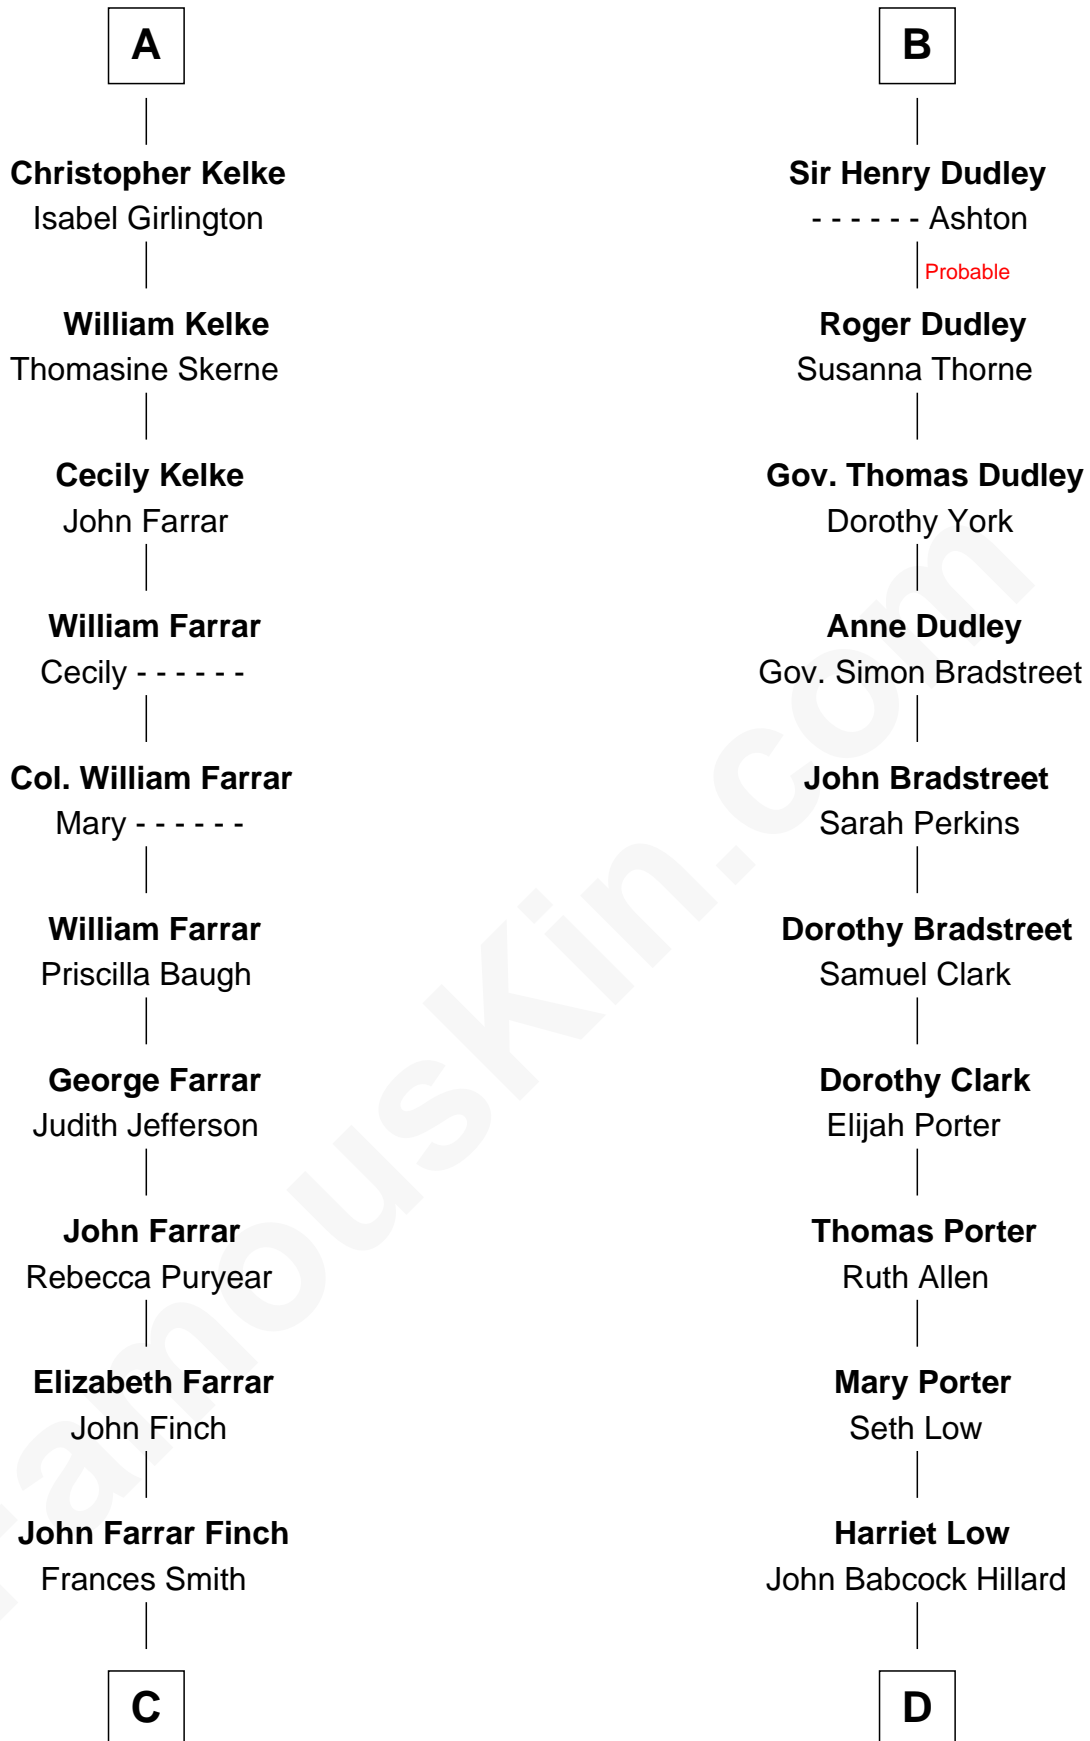

FamousKin.com Relationship Chart of

Harper Lee

Author of To Kill a Mockingbird

20th cousin of

Bill Weld

68th Governor of Massachusetts

Henry Plantagenet
Maud de Chaworth

Mary Plantagenet
Henry de Percy

Sir Henry Percy
Margaret de Neville

Sir Henry Percy
Elizabeth Mortimer

Elizabeth Percy
Sir John Clifford

Mary Clifford
Sir Philip Wentworth

Elizabeth Wentworth
Sir Martin de la See

Elizabeth de la See
Roger Kelke

A

Eleanor Plantagenet
Richard Fitzalan

Alice Fitzalan
Sir Thomas de Holand

Eleanor Holand
Edward Cherleton

Joyce Cherleton
Sir John Tiptoft

Joyce Tiptoft
Sir Edmund Sutton

Sir Edward Sutton
Cecily Willoughby

Sir John Sutton
Cecily Grey

B

C

John Robert Finch
Frances Cunningham

James Cunningham Finch
Ellen Rivers Williams

Frances Cunningham Finch
Amasa Coleman Lee

Harper Lee
Author of To Kill a Mockingbird

D