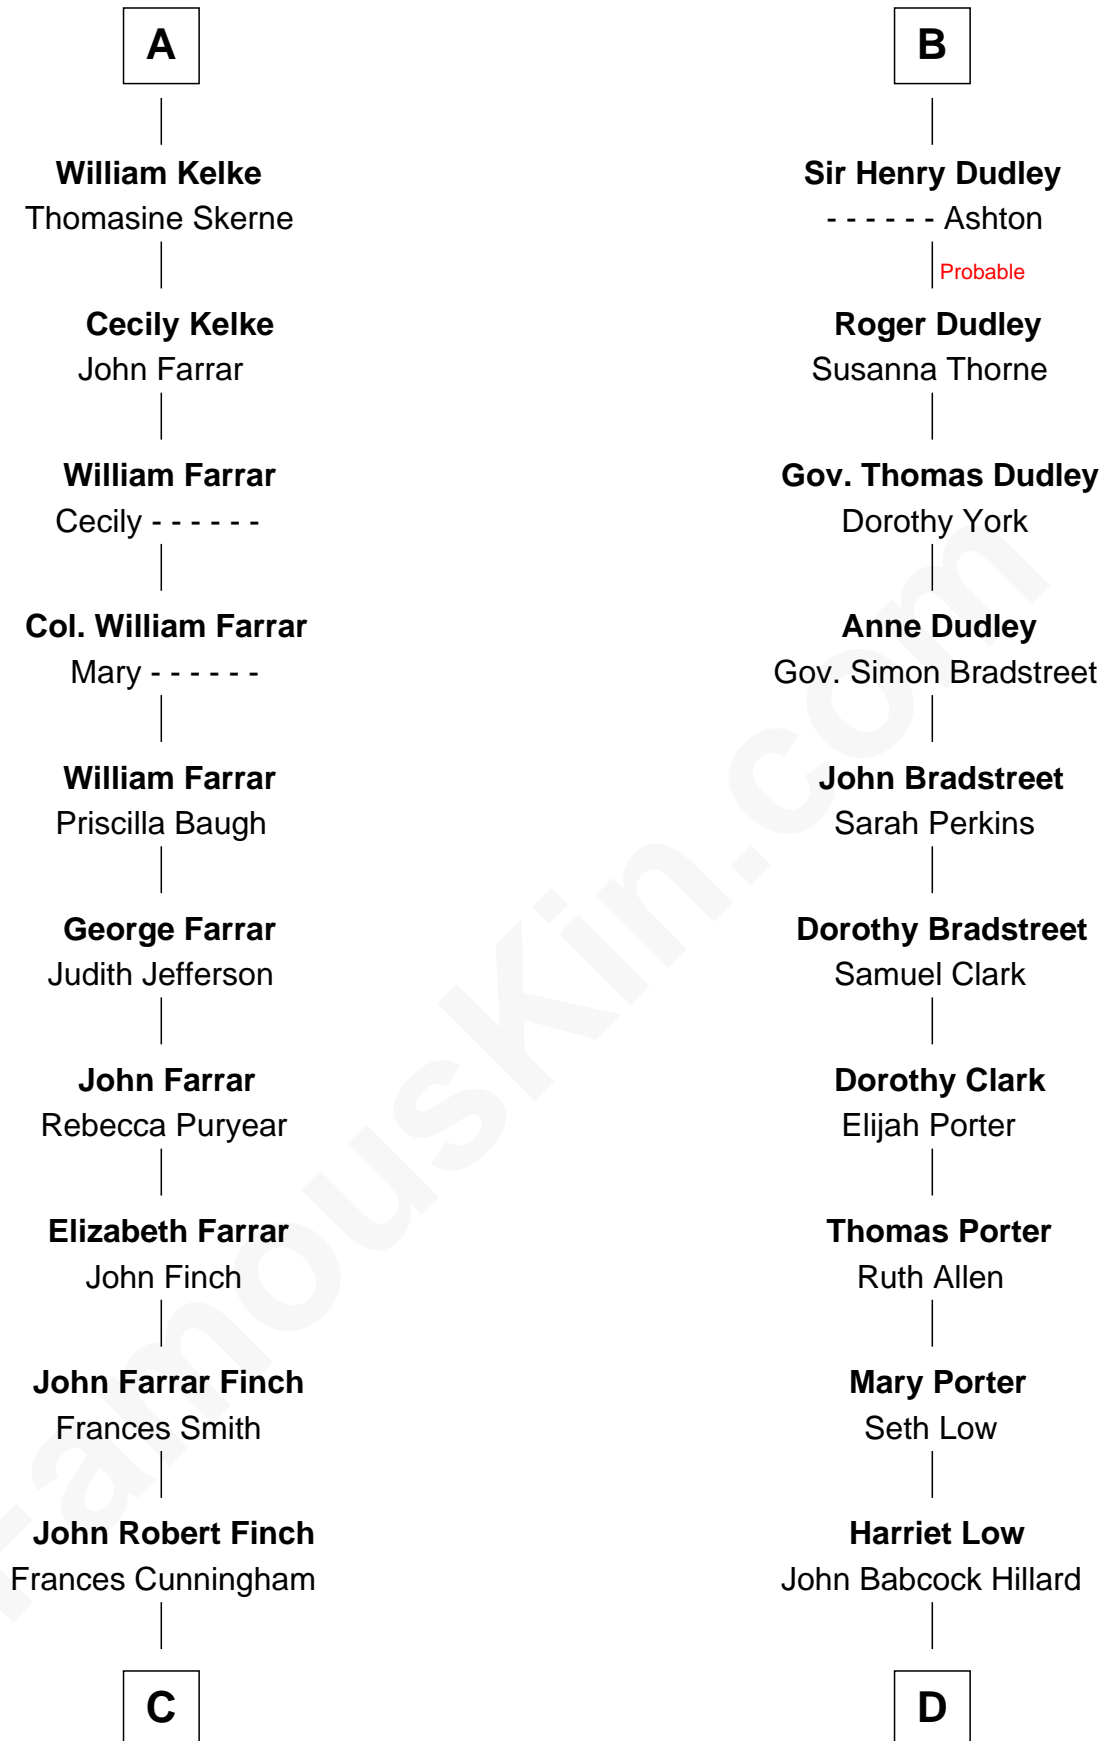

FamousKin.com Relationship Chart of

Harper Lee

Author of To Kill a Mockingbird

19th cousin 1 time removed of

Bill Weld

68th Governor of Massachusetts

C

James Cunningham Finch

Ellen Rivers Williams

Frances Cunningham Finch

Amasa Coleman Lee

Harper Lee

Author of To Kill a Mockingbird

D

Harriet Hillard

William Augustus White