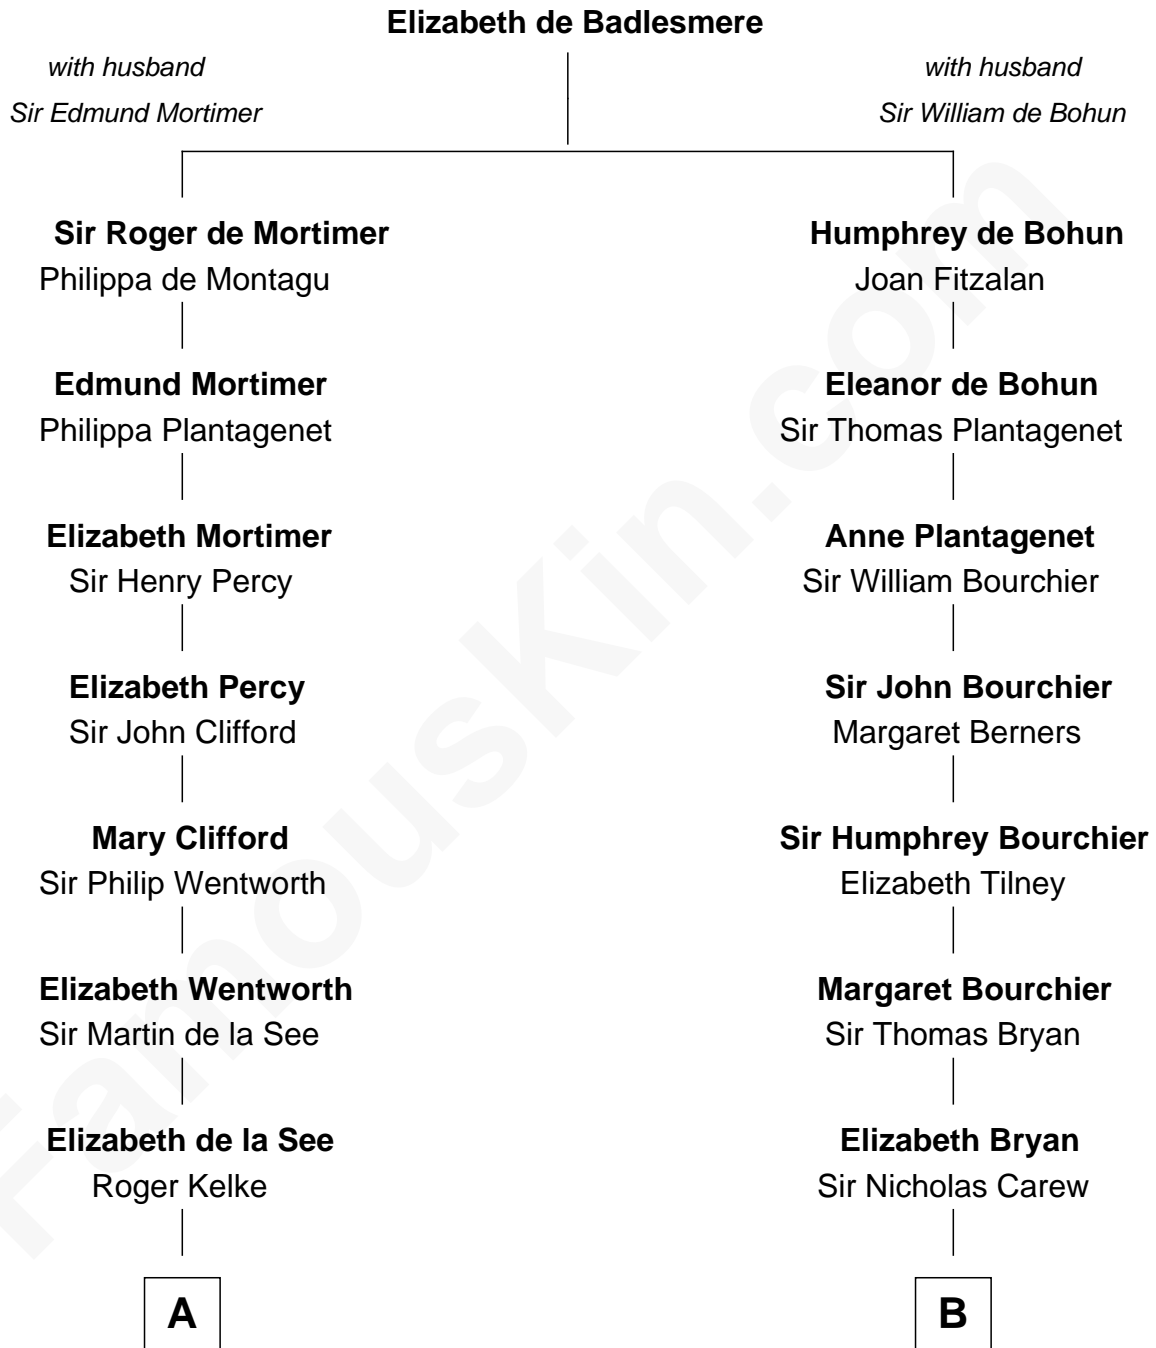

FamousKin.com Relationship Chart of

Harper Lee

Author of To Kill a Mockingbird

20th cousin of

Bill Weld

68th Governor of Massachusetts

C

John Robert Finch
Frances Cunningham