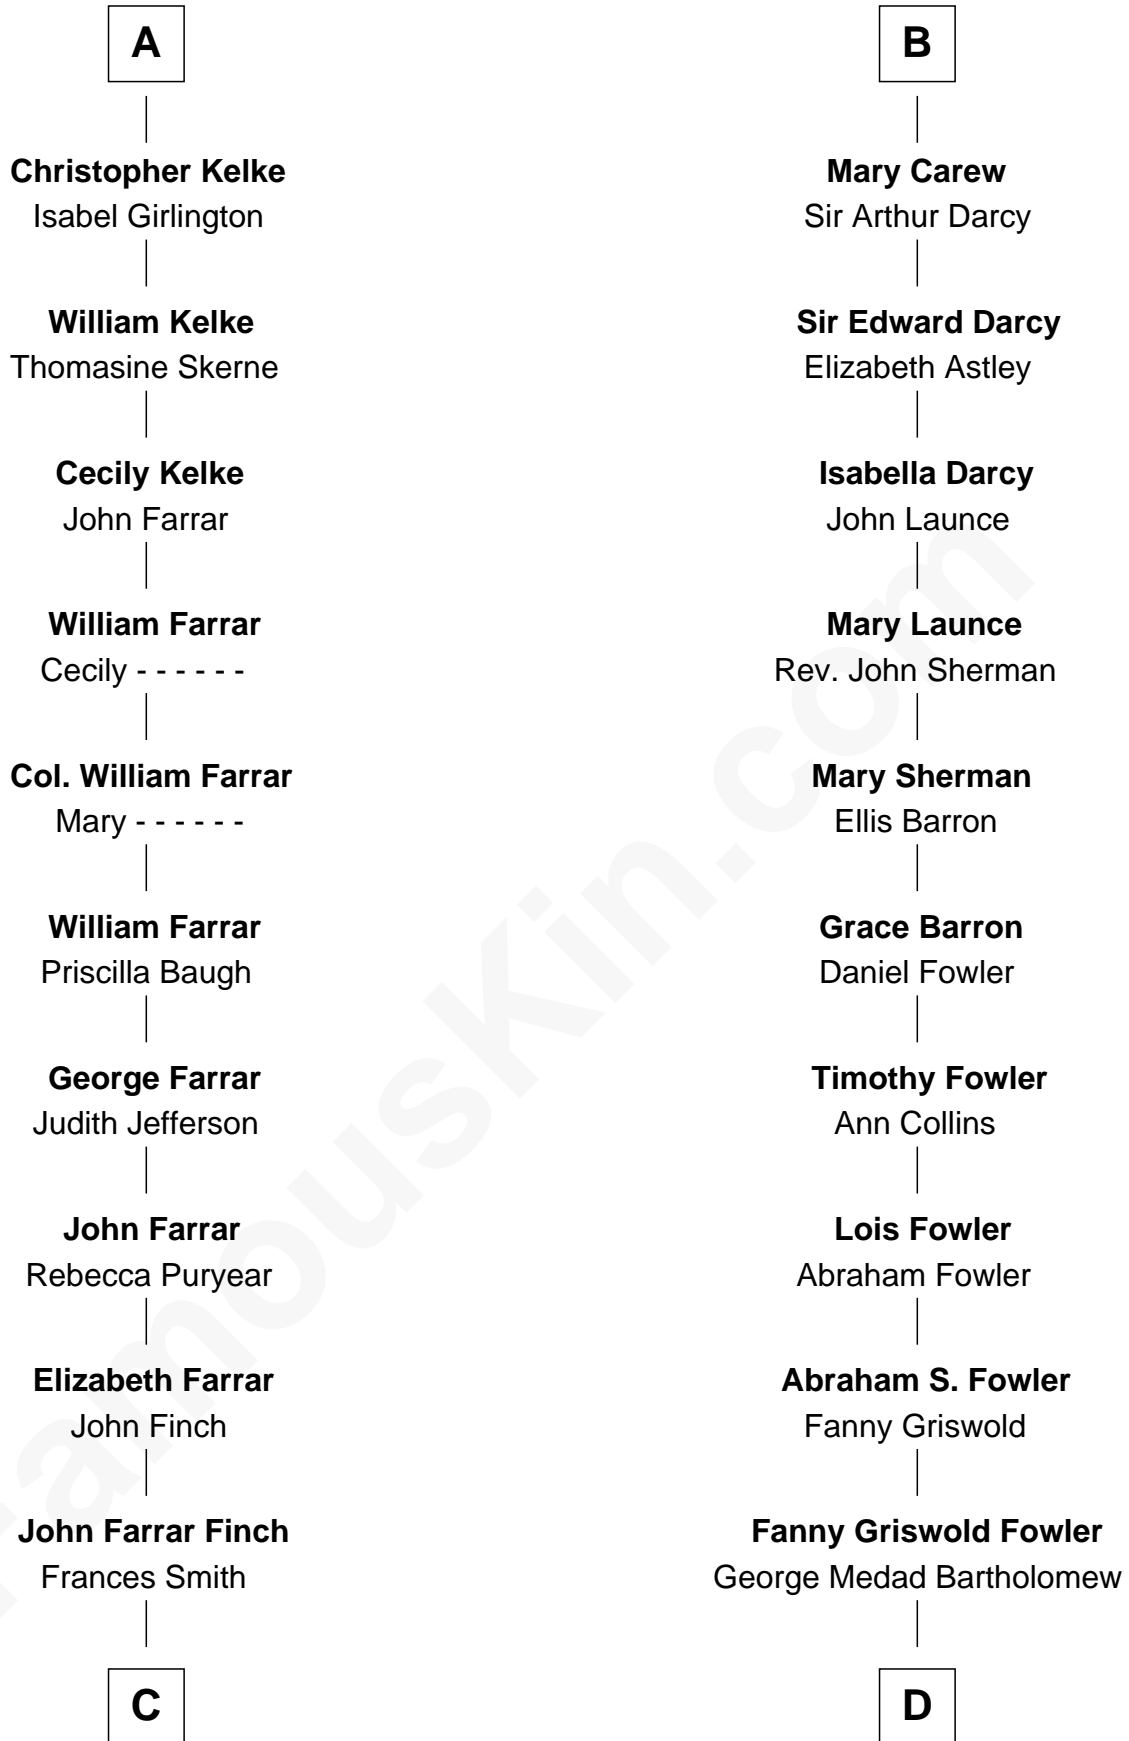

FamousKin.com Relationship Chart of

Harper Lee

Author of To Kill a Mockingbird

20th cousin of

Bill Weld

68th Governor of Massachusetts

C

John Robert Finch
Frances Cunningham

James Cunningham Finch
Ellen Rivers Williams

Frances Cunningham Finch
Amasa Coleman Lee

Harper Lee
Author of To Kill a Mockingbird

D

Fanny Elizabeth Bartholomew
Dr. Francis Minot Weld

Francis Minot Weld
Margaret Low White

David Weld
Mary Blake Nichols

Bill Weld
68th Governor of Massachusetts