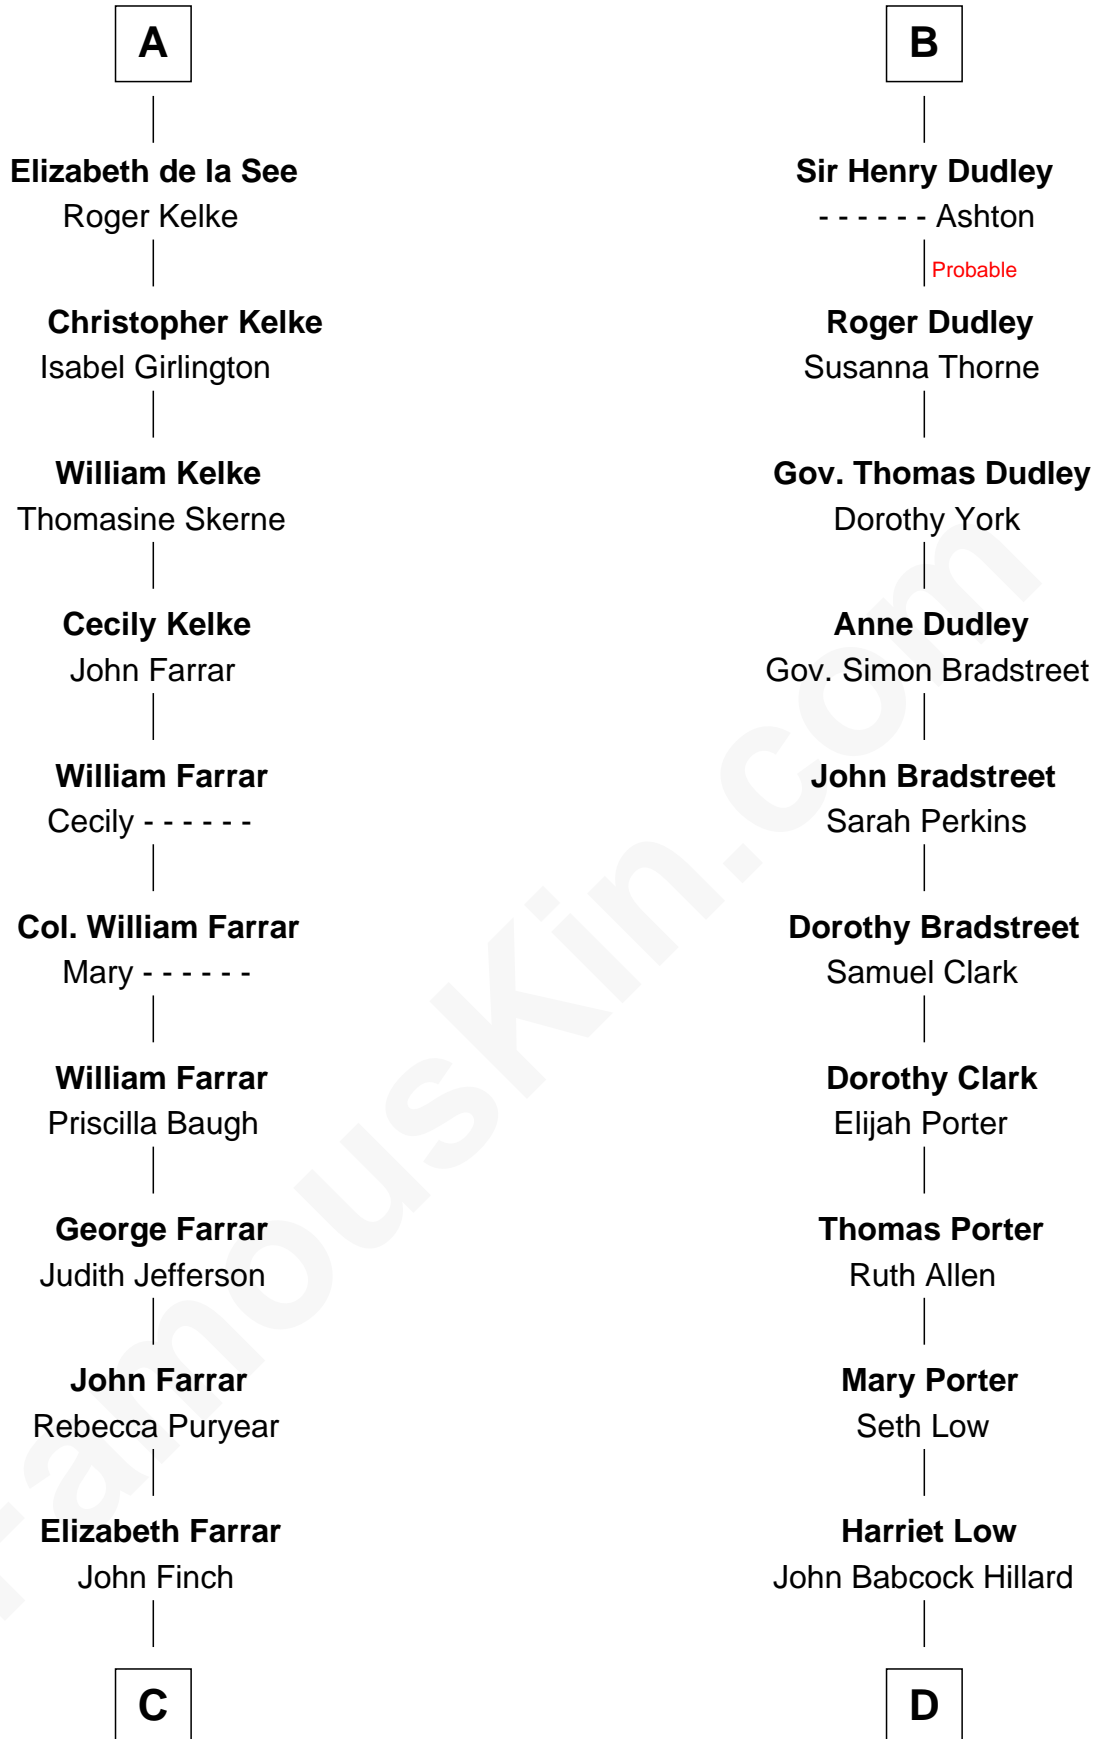

FamousKin.com Relationship Chart of

Harper Lee

Author of To Kill a Mockingbird

20th cousin 1 time removed of

Bill Weld

68th Governor of Massachusetts

C

John Farrar Finch

Frances Smith

John Robert Finch

Frances Cunningham

James Cunningham Finch

Ellen Rivers Williams

Frances Cunningham Finch

Amasa Coleman Lee

Harper Lee