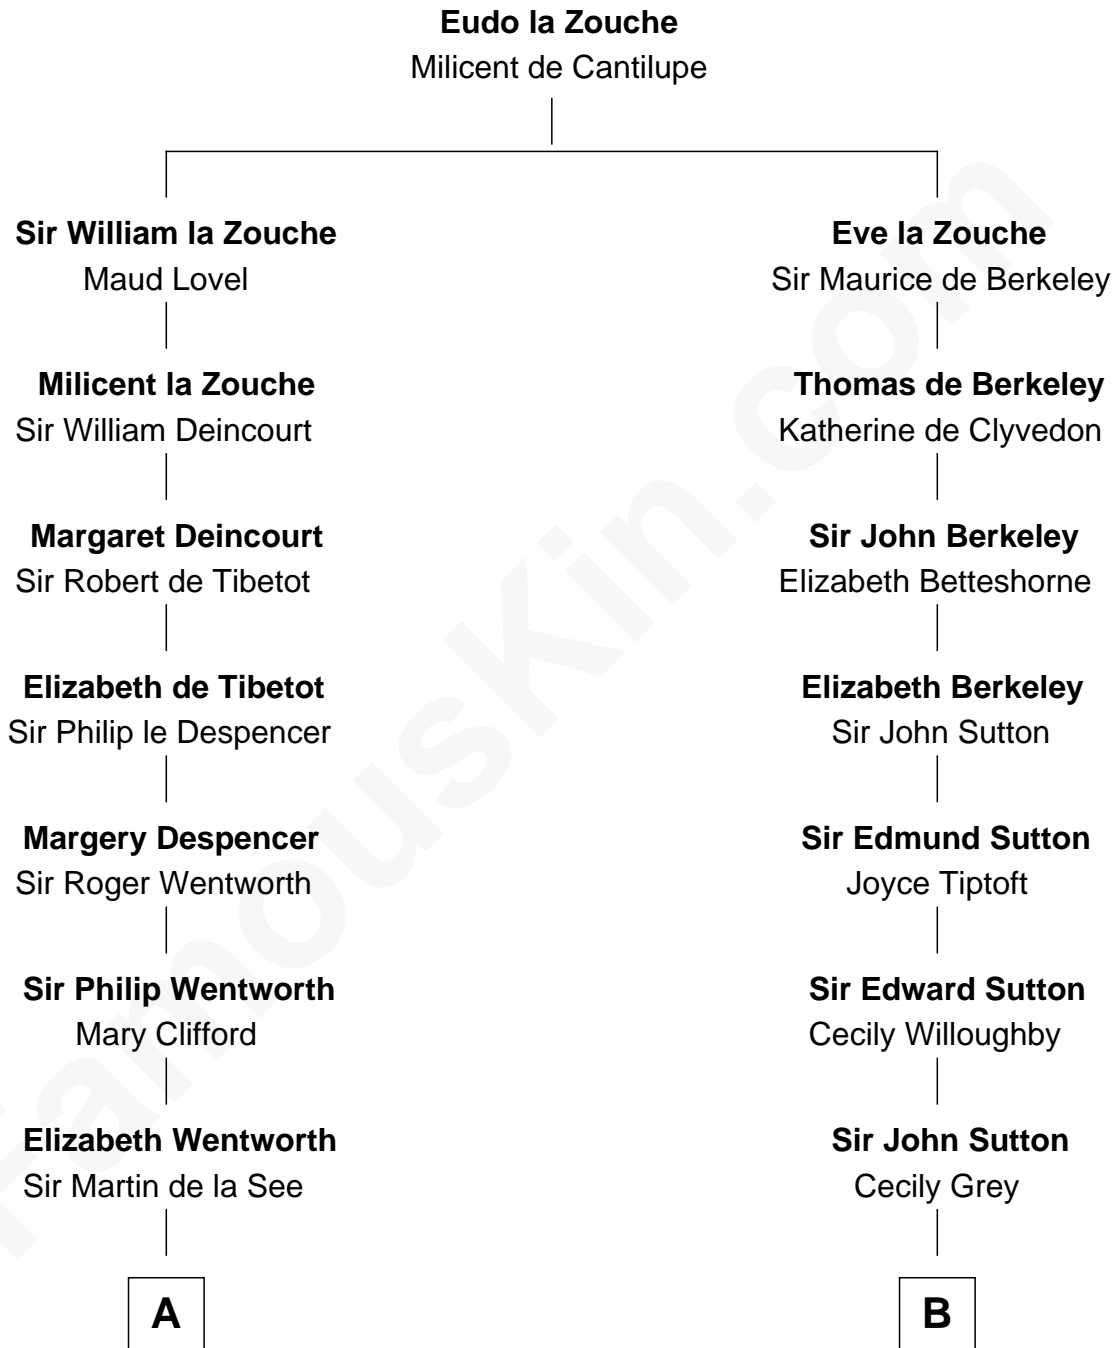

FamousKin.com Relationship Chart of

Harper Lee

Author of To Kill a Mockingbird

20th cousin 1 time removed of

Bill Weld

68th Governor of Massachusetts

C

John Farrar Finch