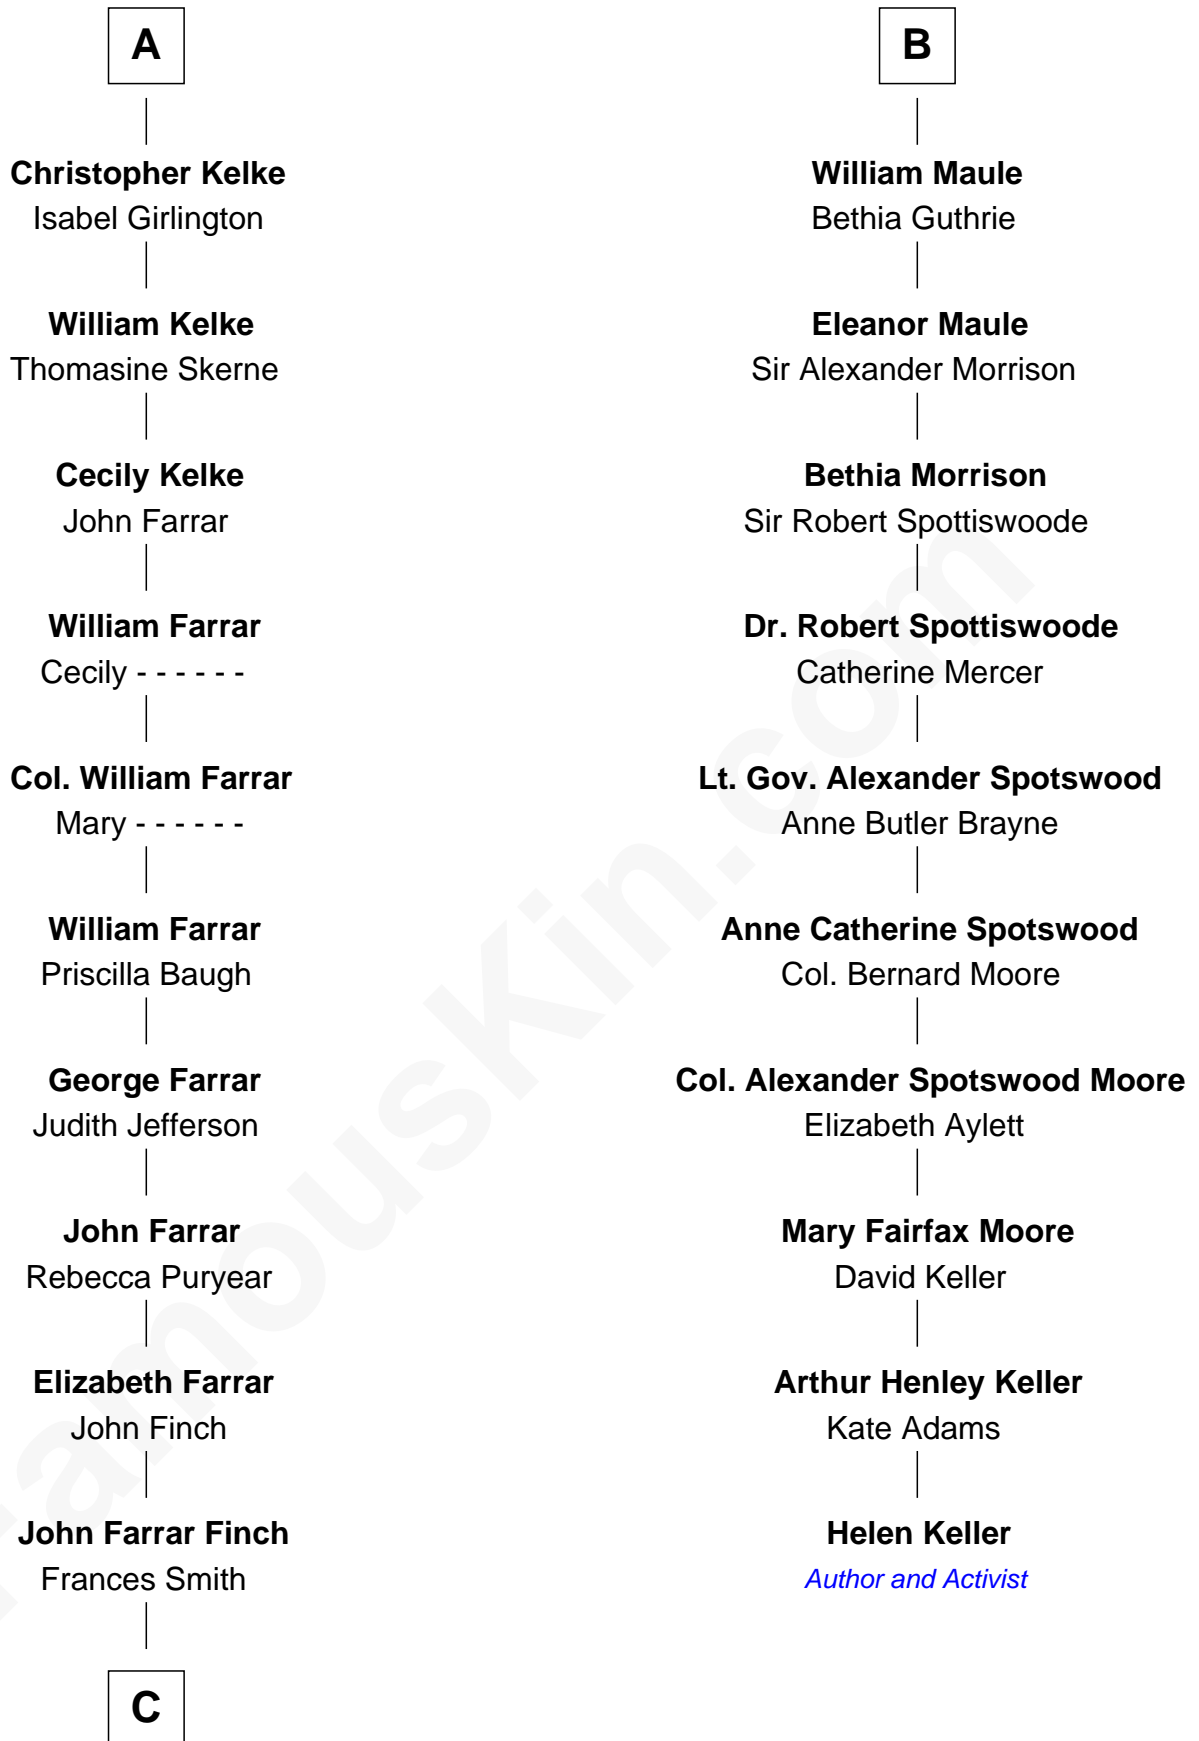

FamousKin.com Relationship Chart of

Harper Lee

Author of To Kill a Mockingbird

16th cousin 4 times removed of

Helen Keller

Author and Activist

Henry Plantagenet

Maud de Chaworth

Mary Clifford

Sir Philip Wentworth

Elizabeth Wentworth

Sir Martin de la See

Elizabeth de la See

Roger Kelke

A

Eleanor Plantagenet

Eleanor Sinclair

Jean Stewart

James Arbuthnott

Isabel Arbuthnott

Sir Robert Maule

B

C

—
John Robert Finch
Frances Cunningham