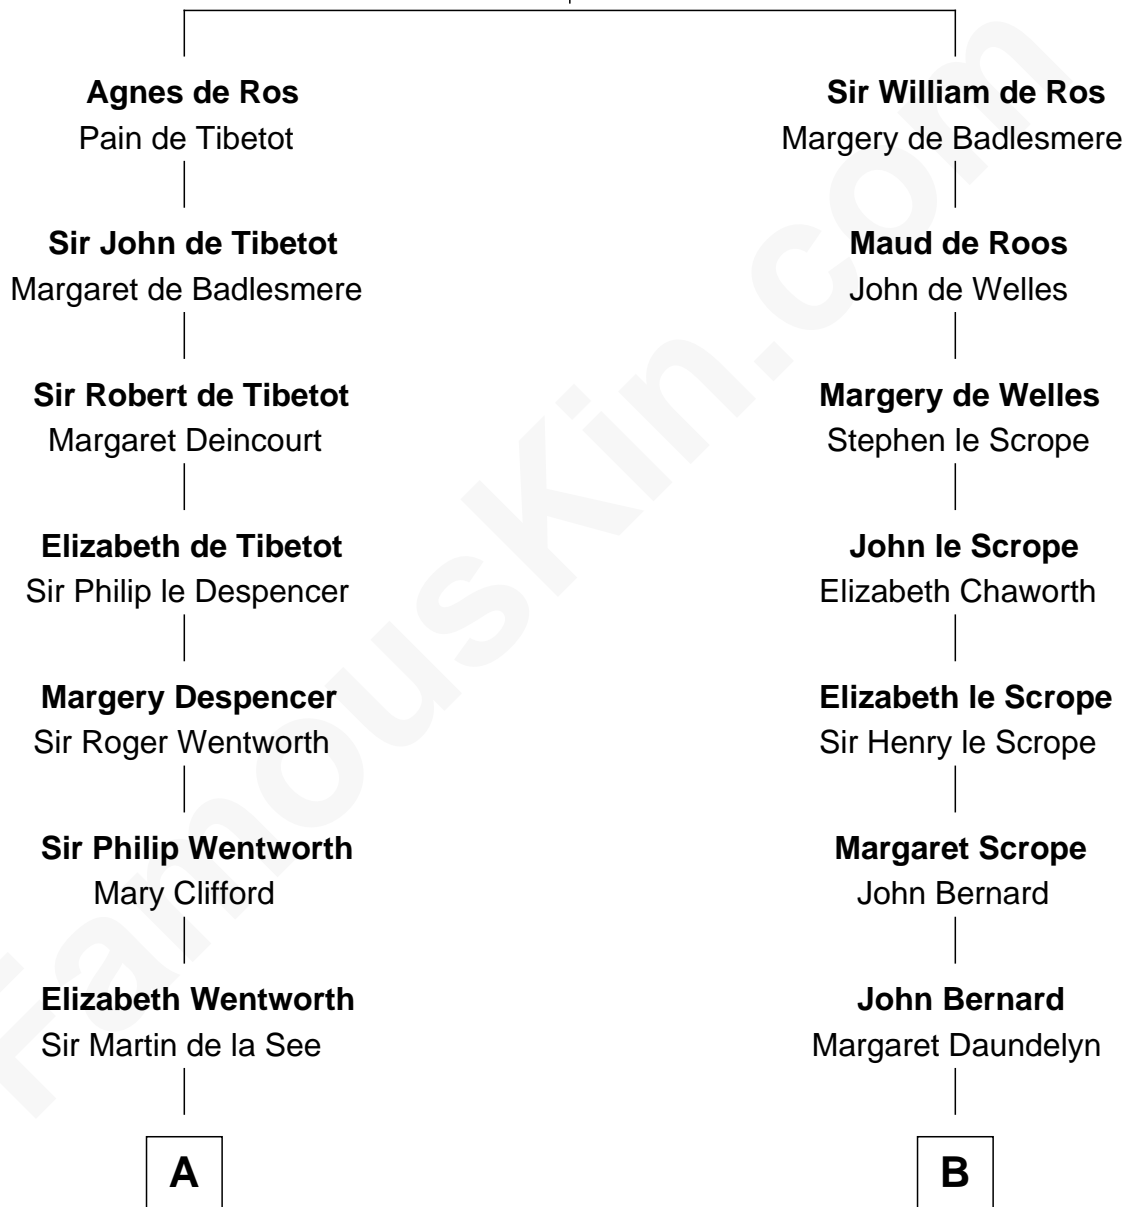

## Relationship Chart of Harper Lee

*Author of To Kill a Mockingbird*

17th cousin 4 times removed of

**Helen Keller**

*Author and Activist*

**William de Ros**  
Maude de Vaux

**C**

—  
**John Farrar Finch**

Frances Smith

—  
**John Robert Finch**

Frances Cunningham

—  
**James Cunningham Finch**

Ellen Rivers Williams

—  
**Frances Cunningham Finch**

Amasa Coleman Lee

—  
**Harper Lee**