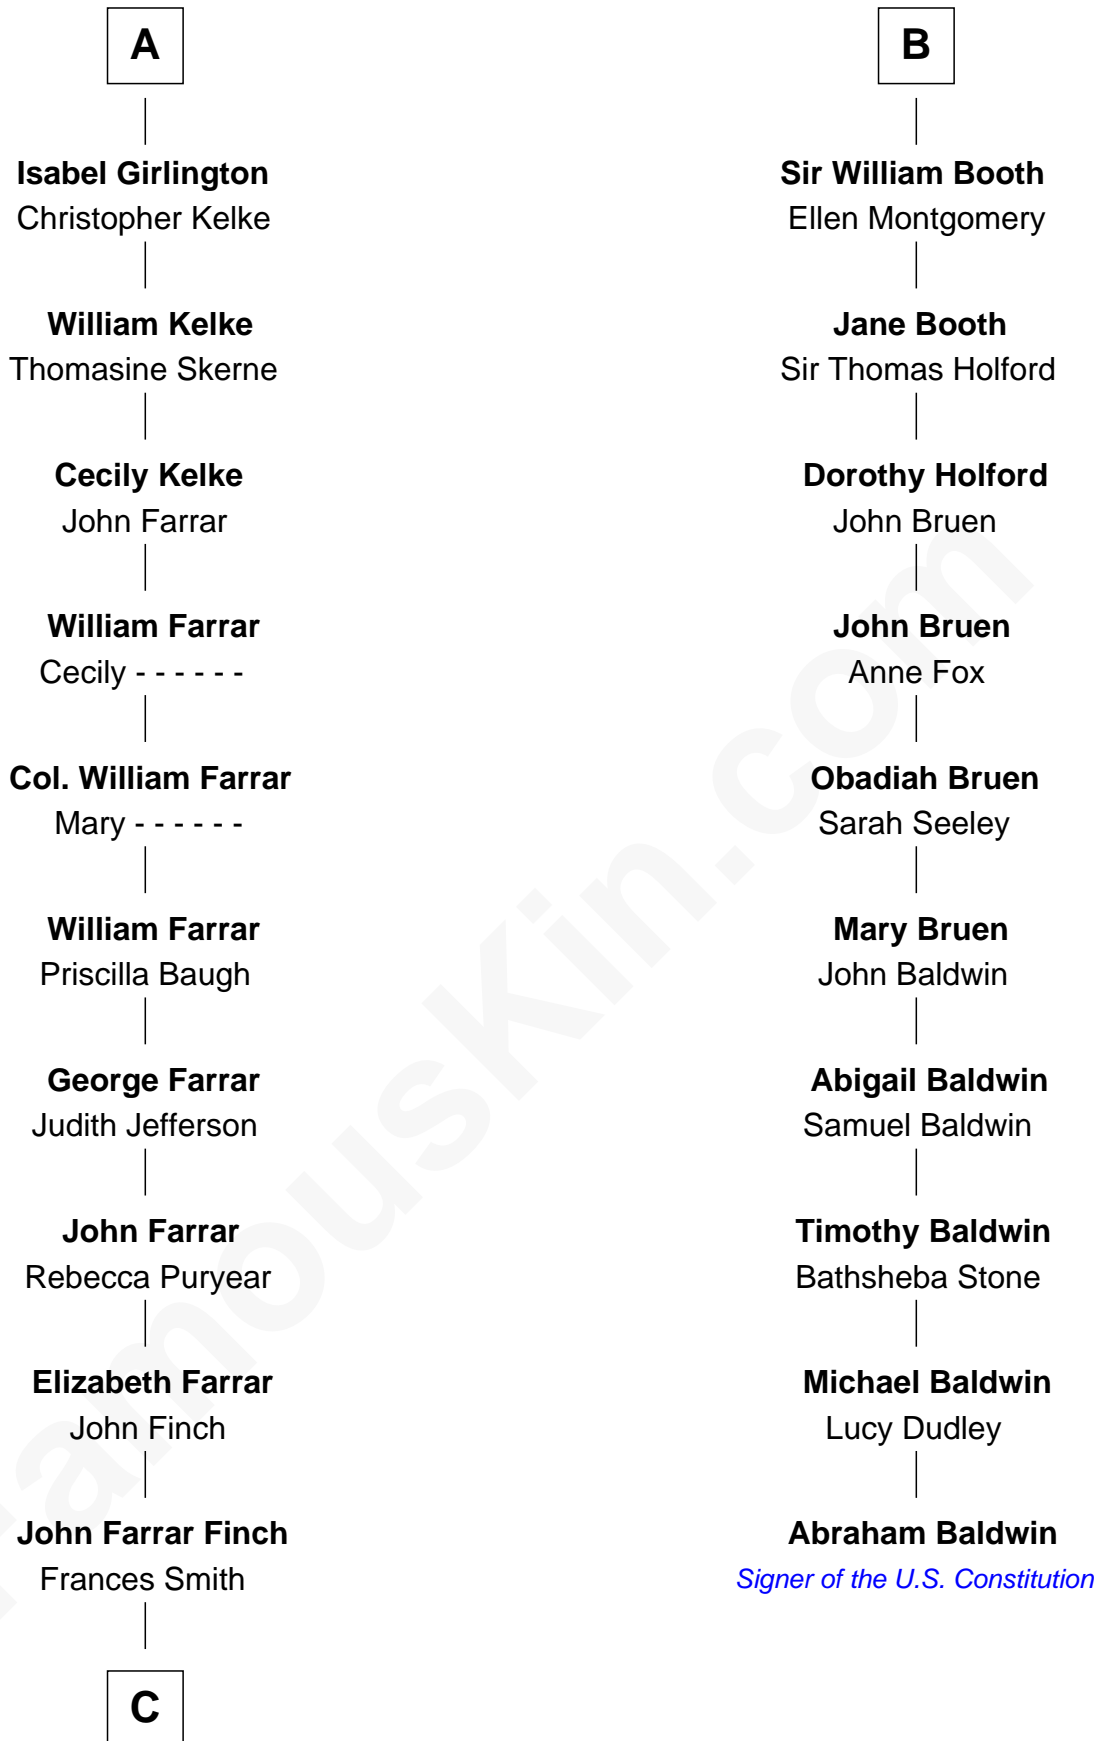

## Relationship Chart of Harper Lee

*Author of To Kill a Mockingbird*

16th cousin 4 times removed of

## Abraham Baldwin

*Signer of the U.S. Constitution*

**C**

—  
**John Robert Finch**  
Frances Cunningham

—  
**James Cunningham Finch**  
Ellen Rivers Williams

—  
**Frances Cunningham Finch**  
Amasa Coleman Lee