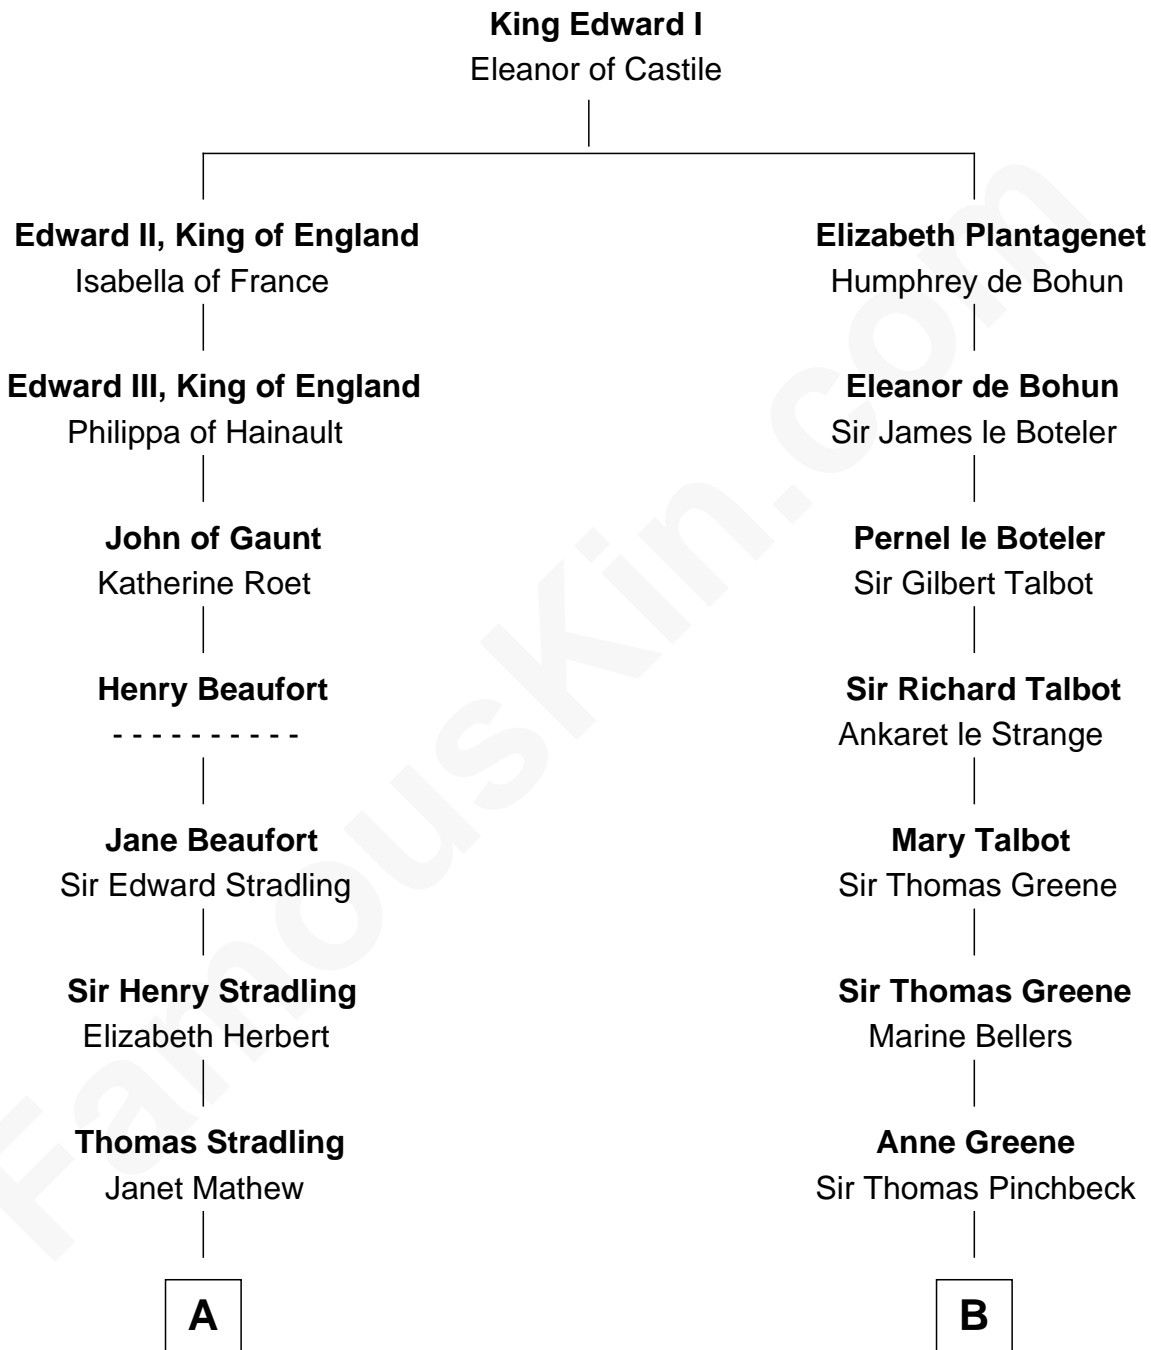

# FamousKin.com Relationship Chart of

**Harper Lee**

*Author of To Kill a Mockingbird*

16th cousin 5 times removed of

**Charles Carroll**

*Signer of the Declaration of Independence*

**C**

—  
**Elizabeth Jane Lane**  
Theophilus Hunter Williams