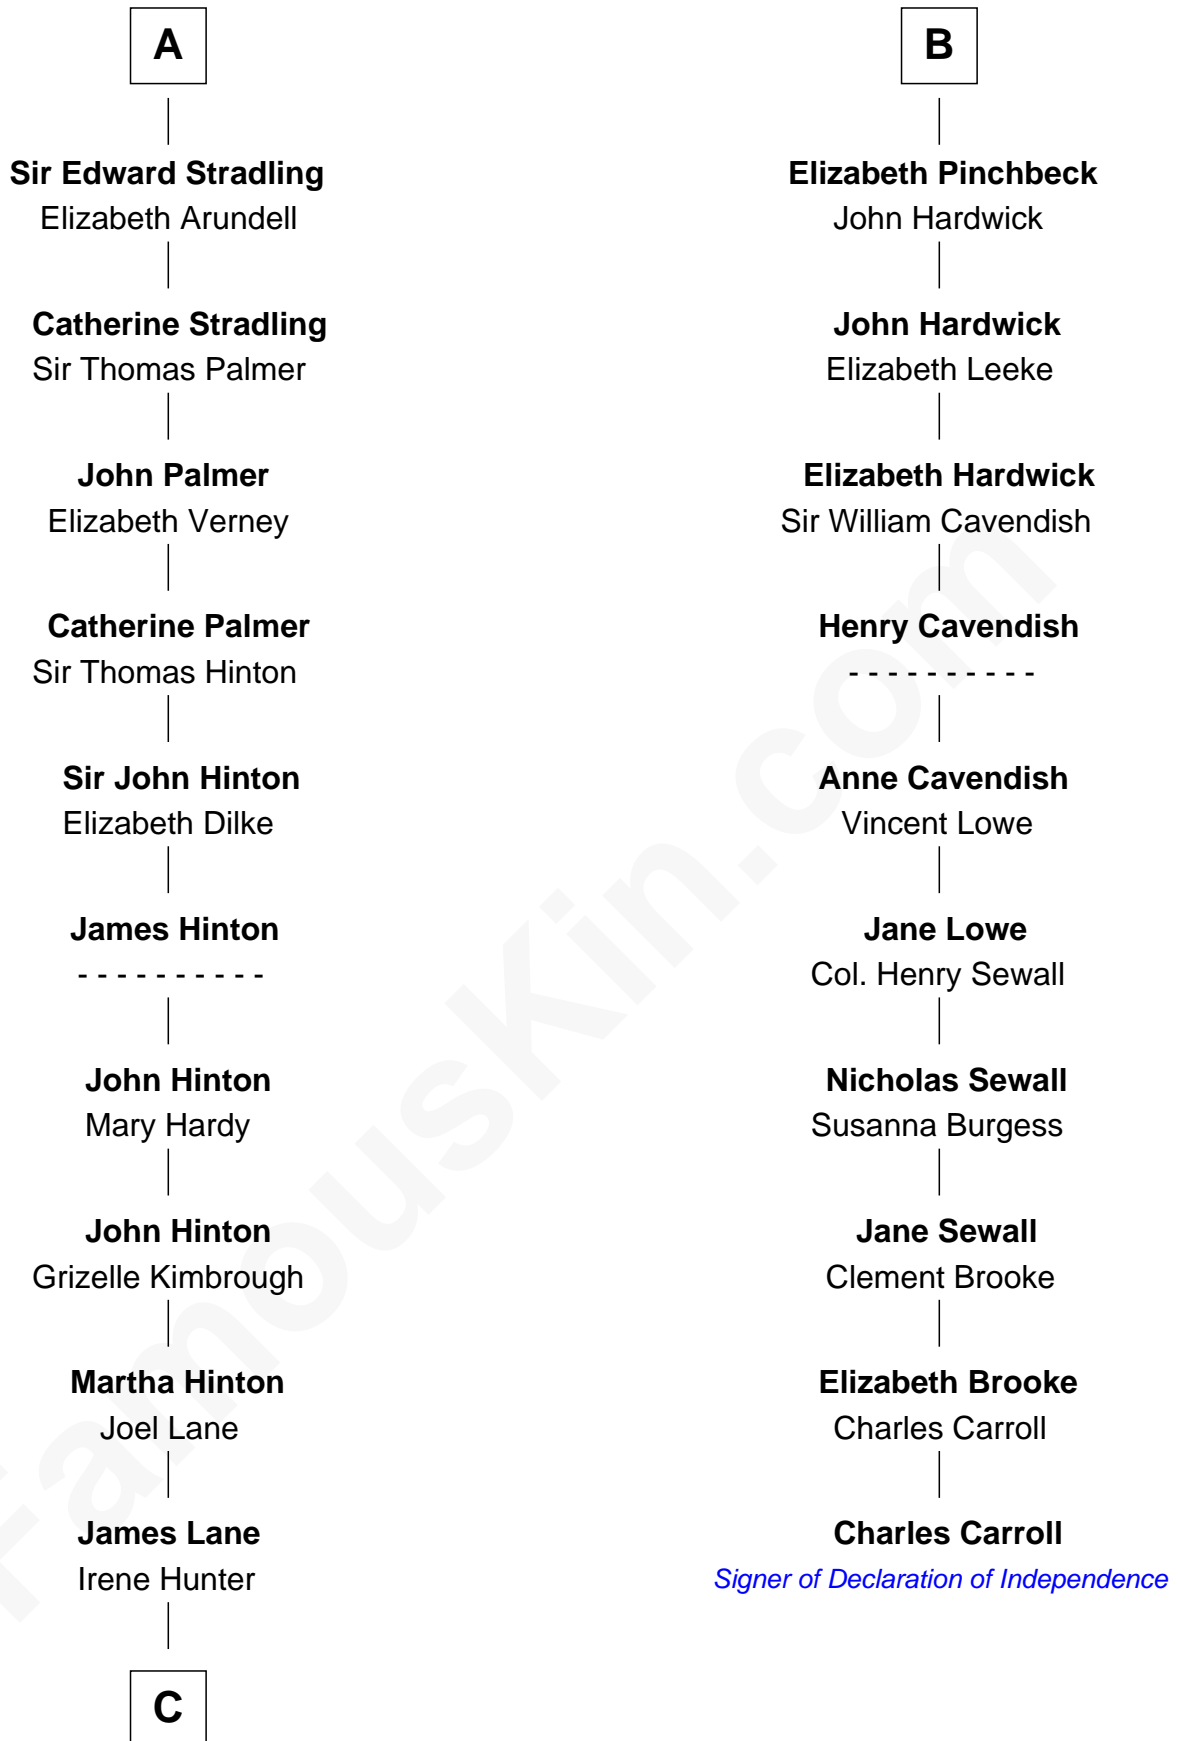

# FamousKin.com Relationship Chart of

**Harper Lee**

*Author of To Kill a Mockingbird*

16th cousin 5 times removed of

**Charles Carroll**

*Signer of the Declaration of Independence*

**C**

—  
**Elizabeth Jane Lane**  
Theophilus Hunter Williams