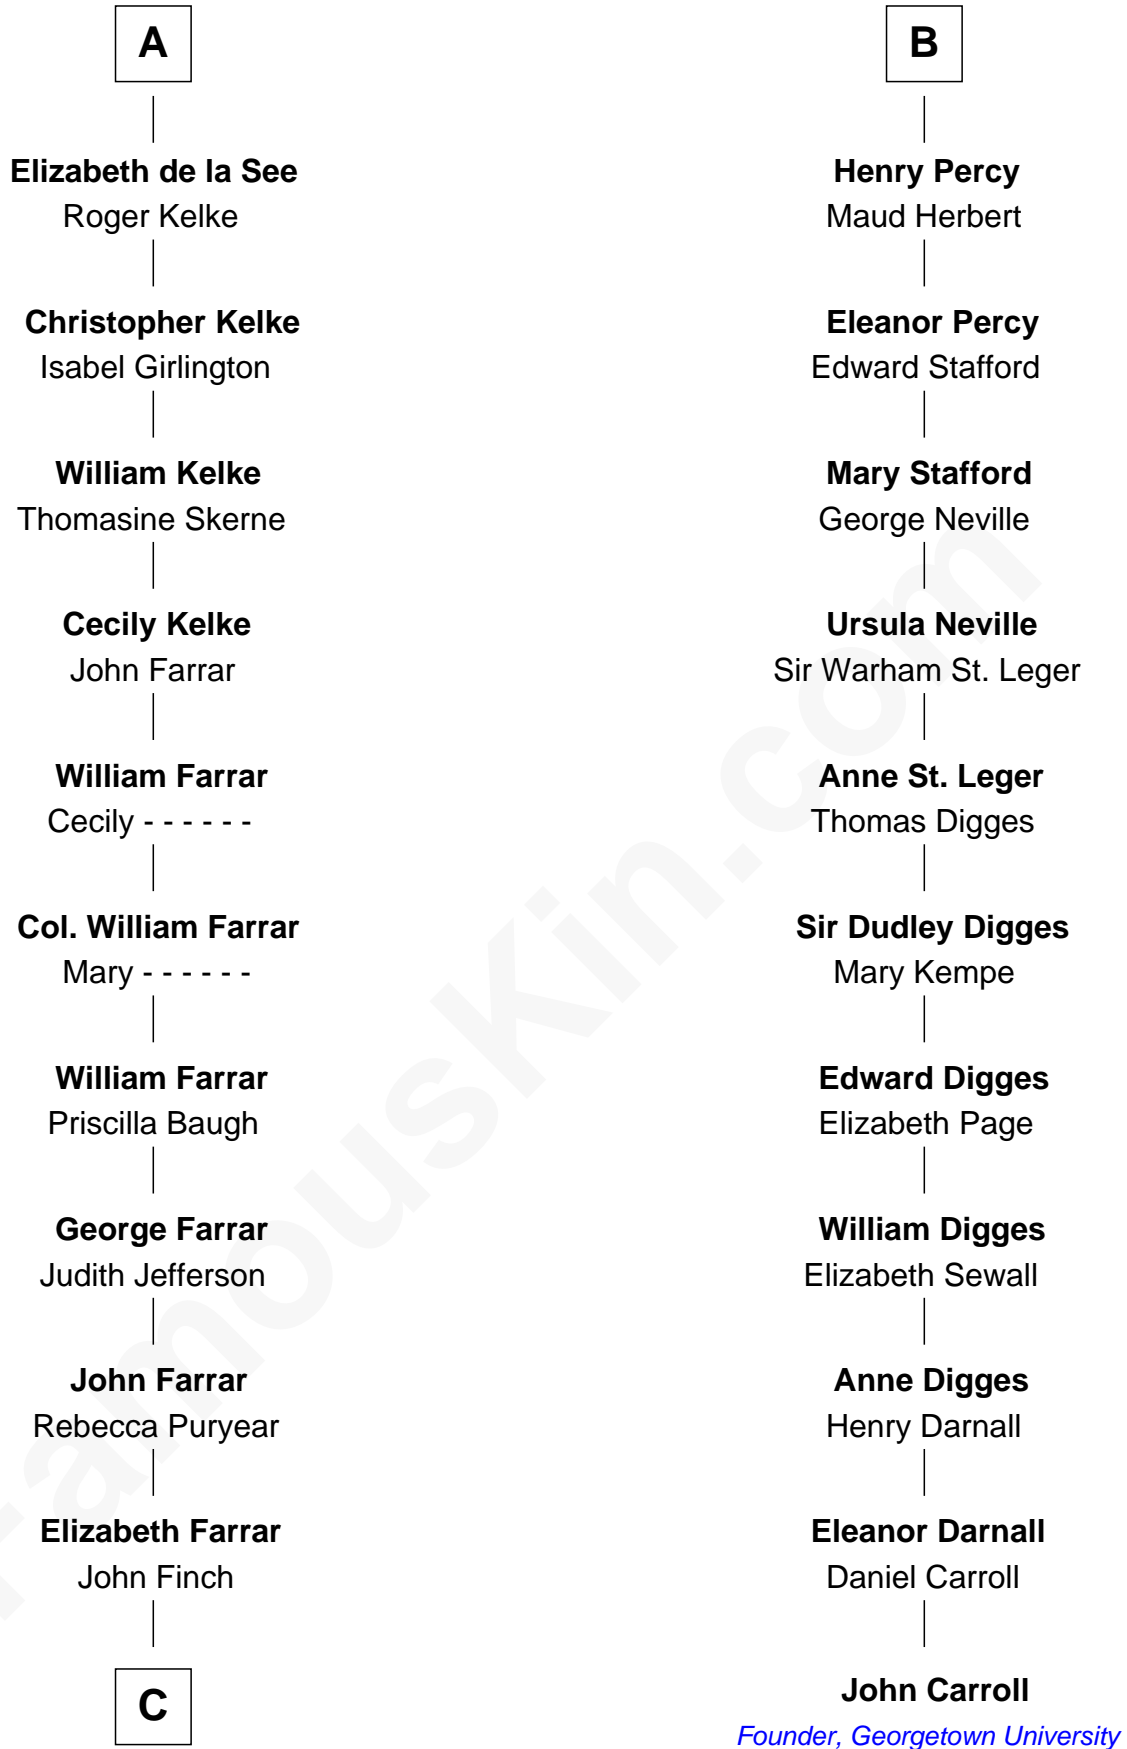

FamousKin.com

Relationship Chart of

Harper Lee

Author of To Kill a Mockingbird

17th cousin 4 times removed of

John Carroll

Founder of Georgetown University

Thomas de Clare
Juliana FitzMaurice

Margaret de Clare
Bartholomew de Badlesmere

Margaret de Badlesmere
Sir John de Tibetot

Sir Robert de Tibetot
Margaret Deincourt

Elizabeth de Tibetot
Sir Philip le Despencer

Margery Despencer
Sir Roger Wentworth

Sir Philip Wentworth
Mary Clifford

Elizabeth Wentworth
Sir Martin de la See

A

Margaret de Clare
Bartholomew de Badlesmere

Elizabeth de Badlesmere
Sir Edmund Mortimer

Sir Roger de Mortimer
Philippa de Montagu

Edmund Mortimer
Philippa Plantagenet

Elizabeth Mortimer
Sir Henry Percy

Sir Henry Percy
Eleanor Neville

Sir Henry Percy
Eleanor Poynings

B

C

John Farrar Finch

Frances Smith