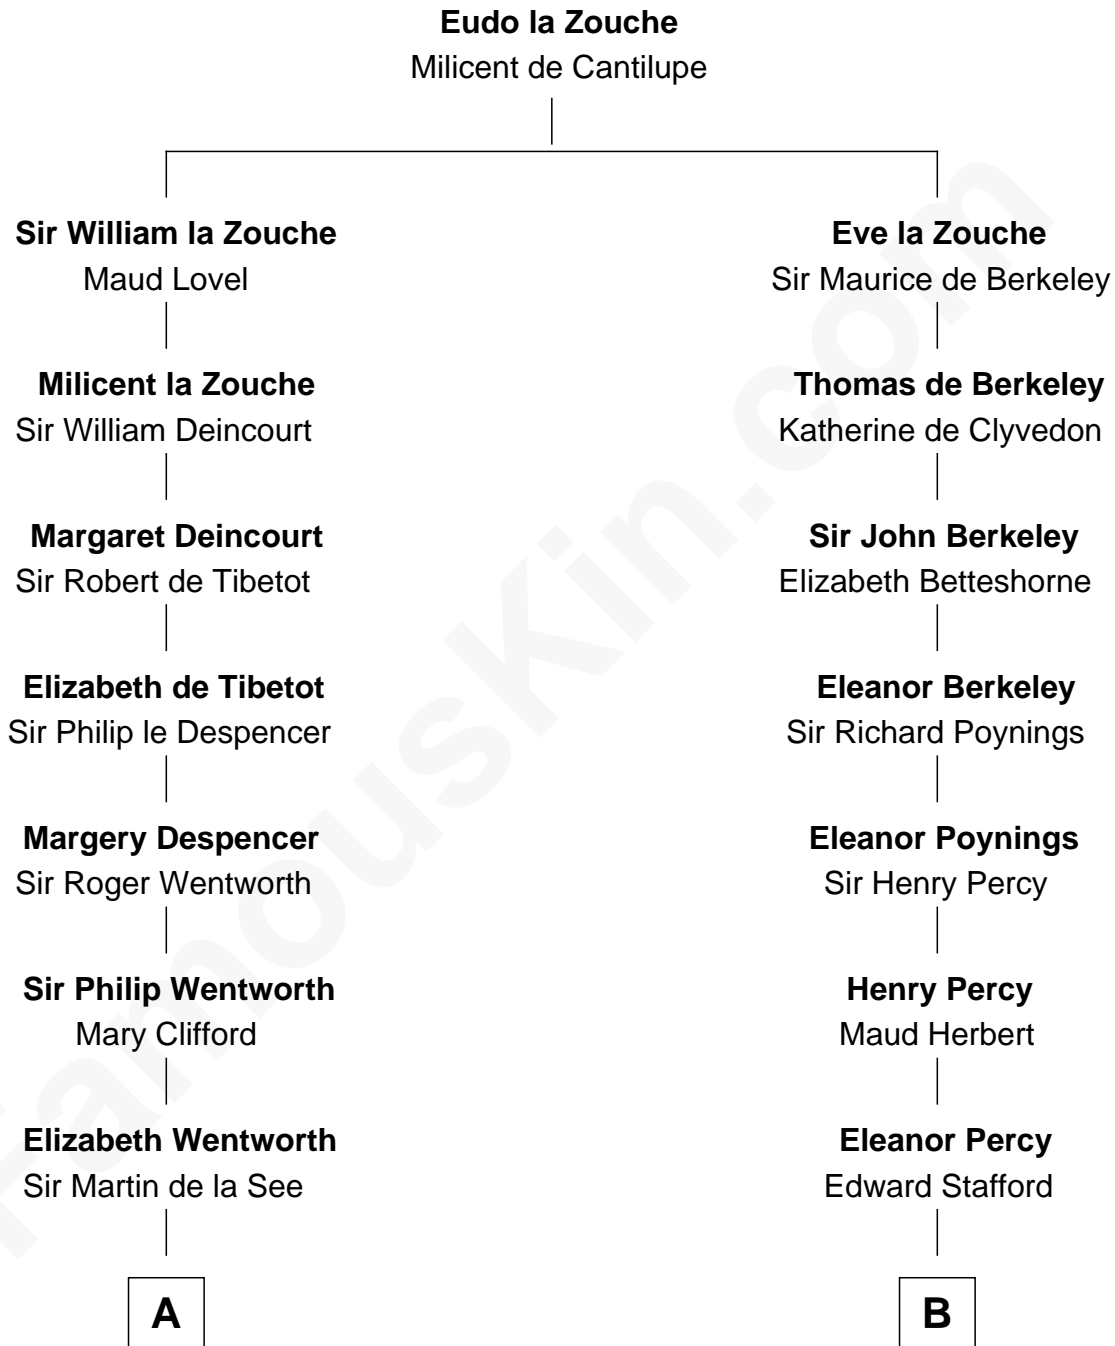

FamousKin.com

Relationship Chart of Harper Lee

Author of To Kill a Mockingbird

15th cousin 6 times removed of

John Carroll

Founder of Georgetown University

C

John Farrar Finch

Frances Smith

John Robert Finch

Frances Cunningham

James Cunningham Finch

Ellen Rivers Williams

Frances Cunningham Finch

Amasa Coleman Lee

Harper Lee