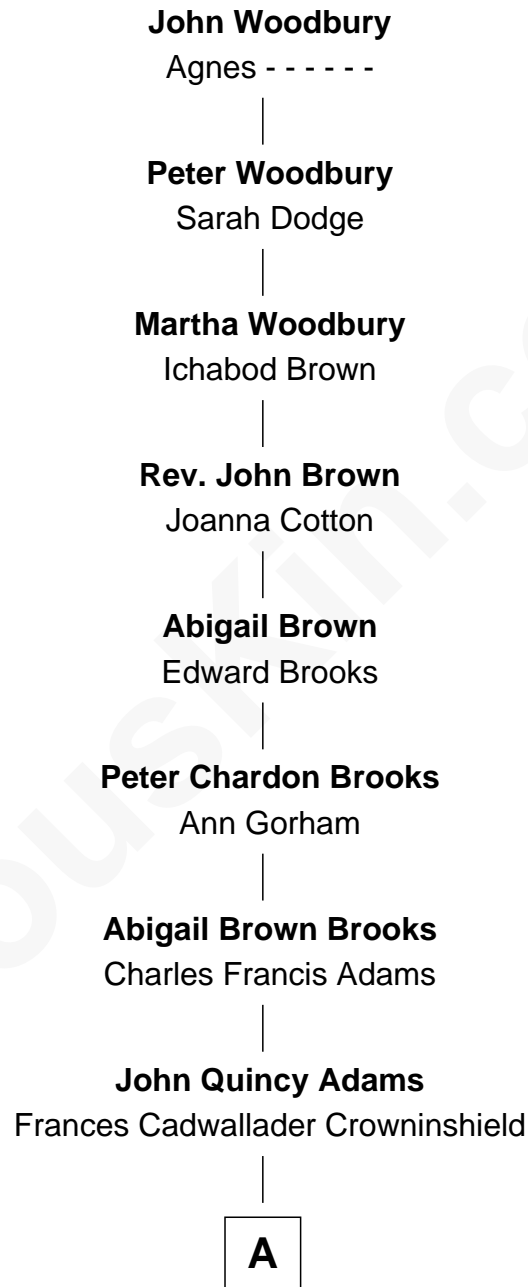

# FamousKin.com Relationship Chart of

**John Woodbury**

(c1583 - c1642) Great Migration Immigrant 1624

8th Great-grandfather of

**John Adams Morgan**

1952 Olympic Sailing Gold Medalist

**A**

—  
**Charles Francis Adams**

Frances Lovering

—  
**Catherine Frances Lovering Adams**

Henry Sturgis Morgan

—  
**John Adams Morgan**

*Olympic Gold Medalist*

FamousKin.com