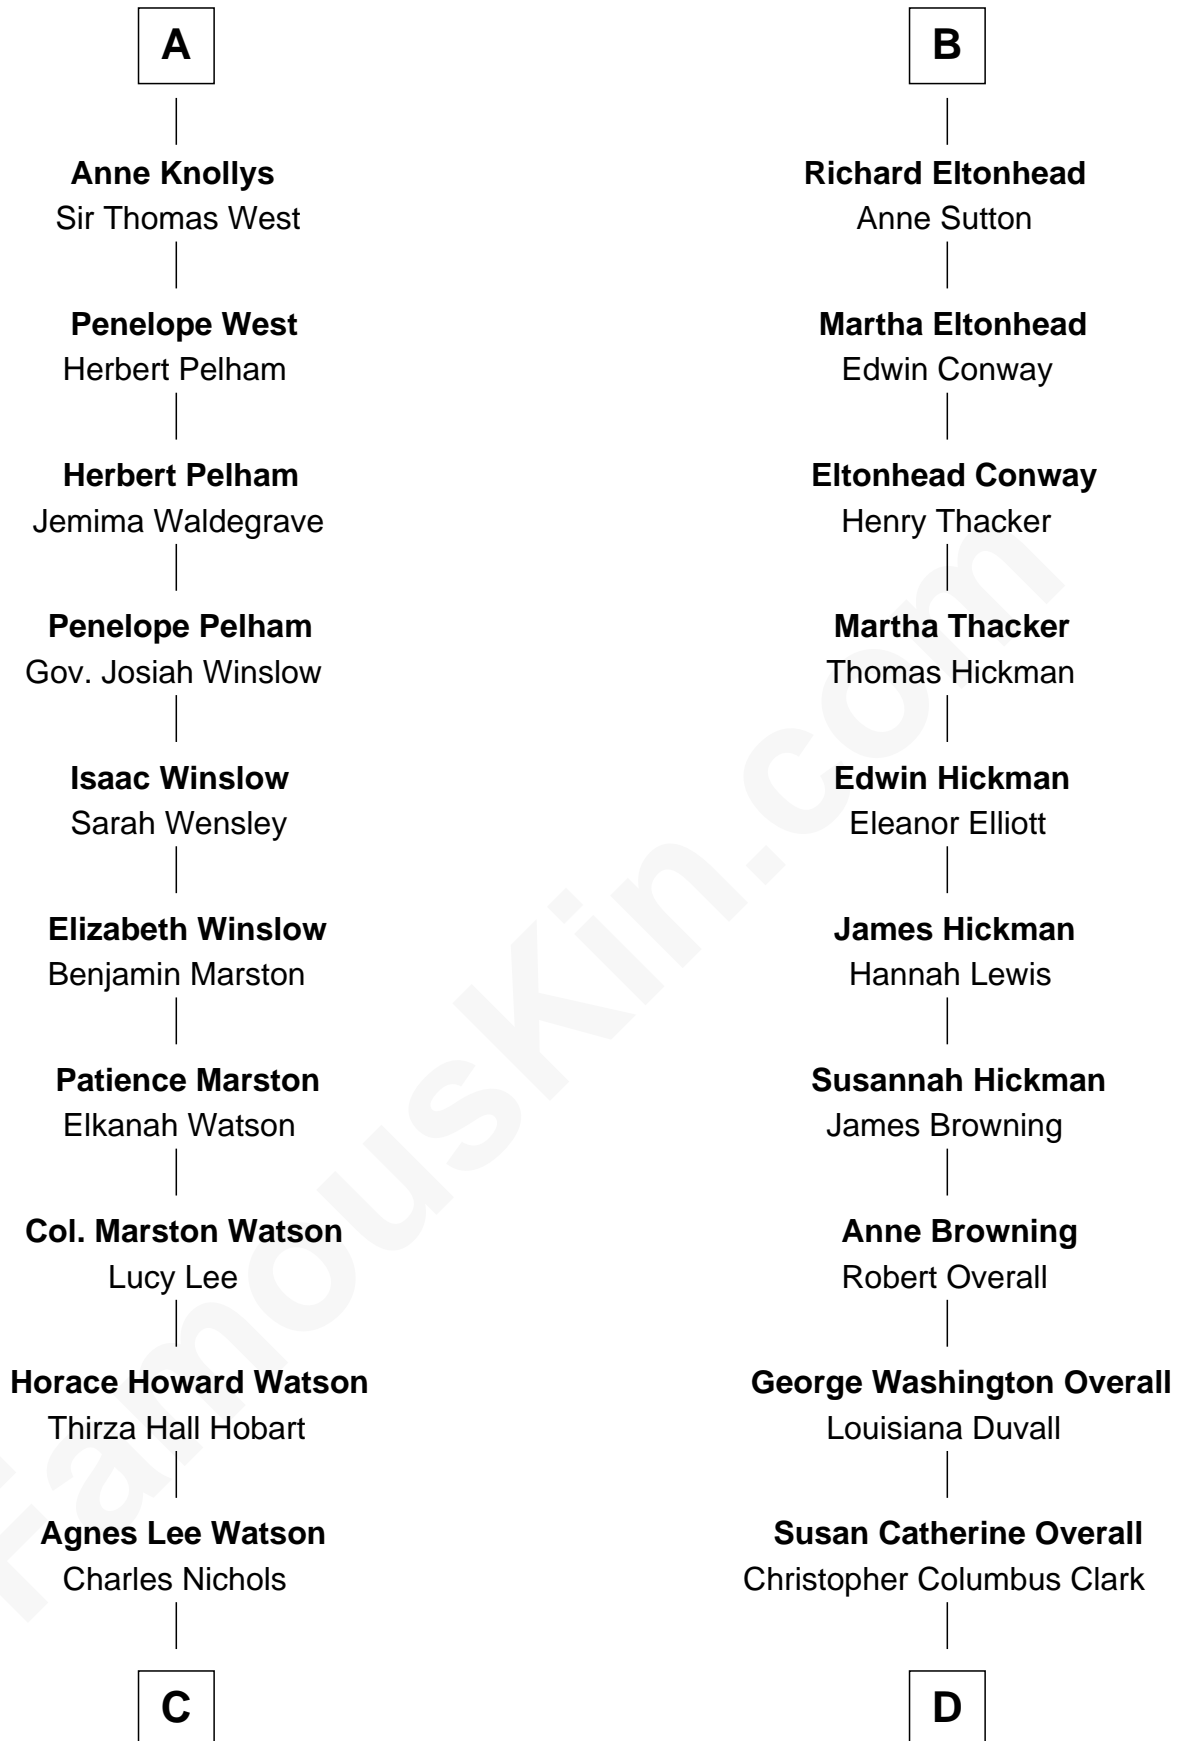

# FamousKin.com Relationship Chart of

**John Cena**

*Movie Actor and WWE Pro Wrestler*

21st cousin of

**Barack Obama**

*44th U.S. President*

**Sir Richard Fitzalan**

Elizabeth de Bohun

**C**

**Charles H. Nichols**

Martha Emma Dix

**Charles Nichols**

Julia Ellen Skelton

**Natalie Nichols**

Ulysses John Lupien

**Carol Frances Lupien**