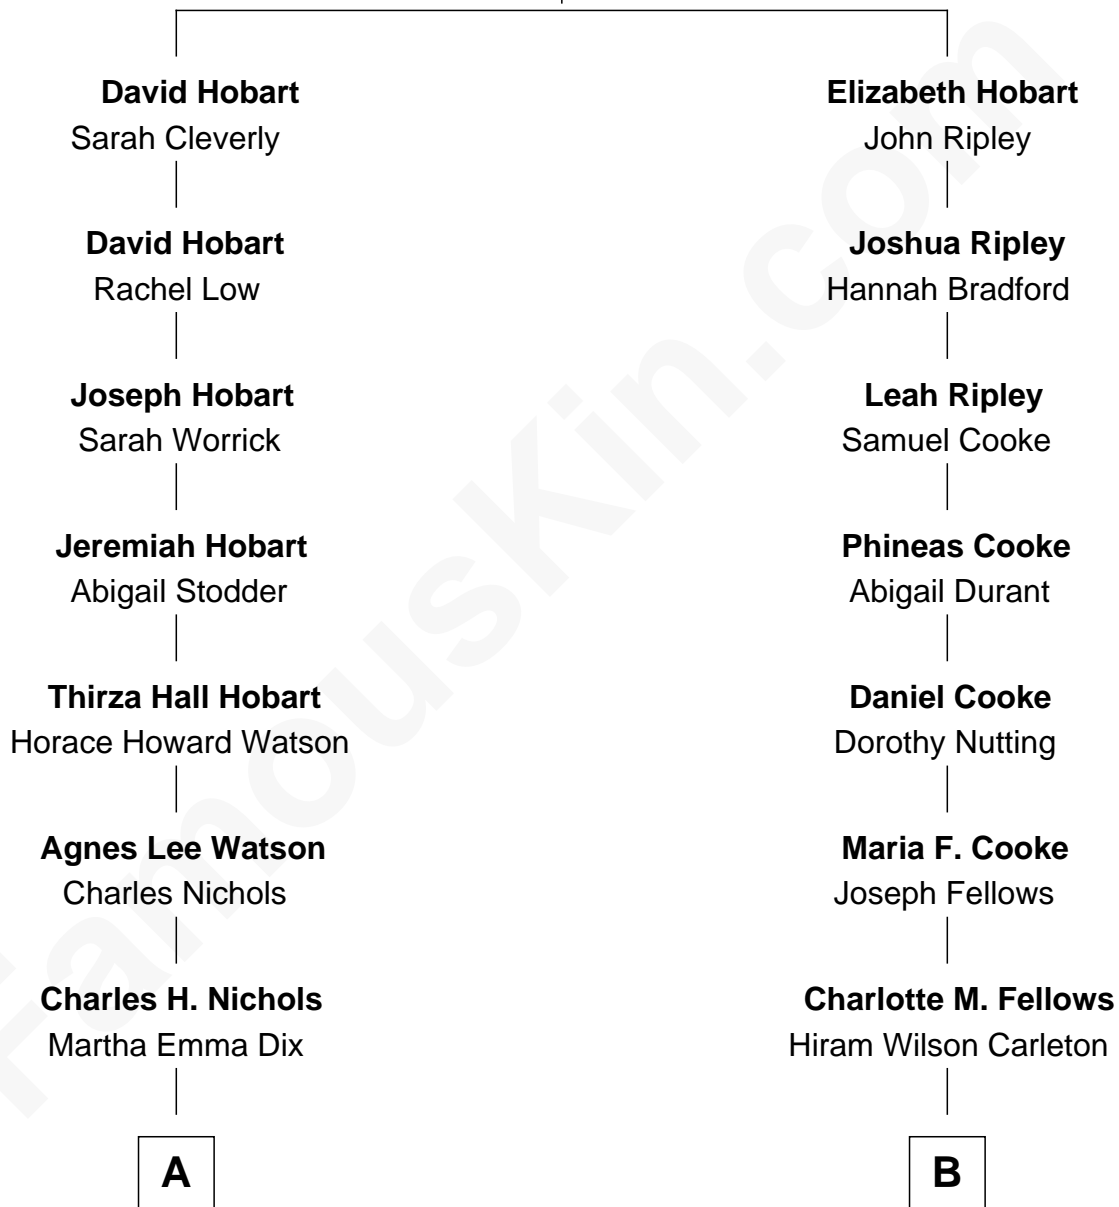

Rev. Peter Hobart

*with wife
Rebecca Peck*

*with wife
Elizabeth Ibrook*